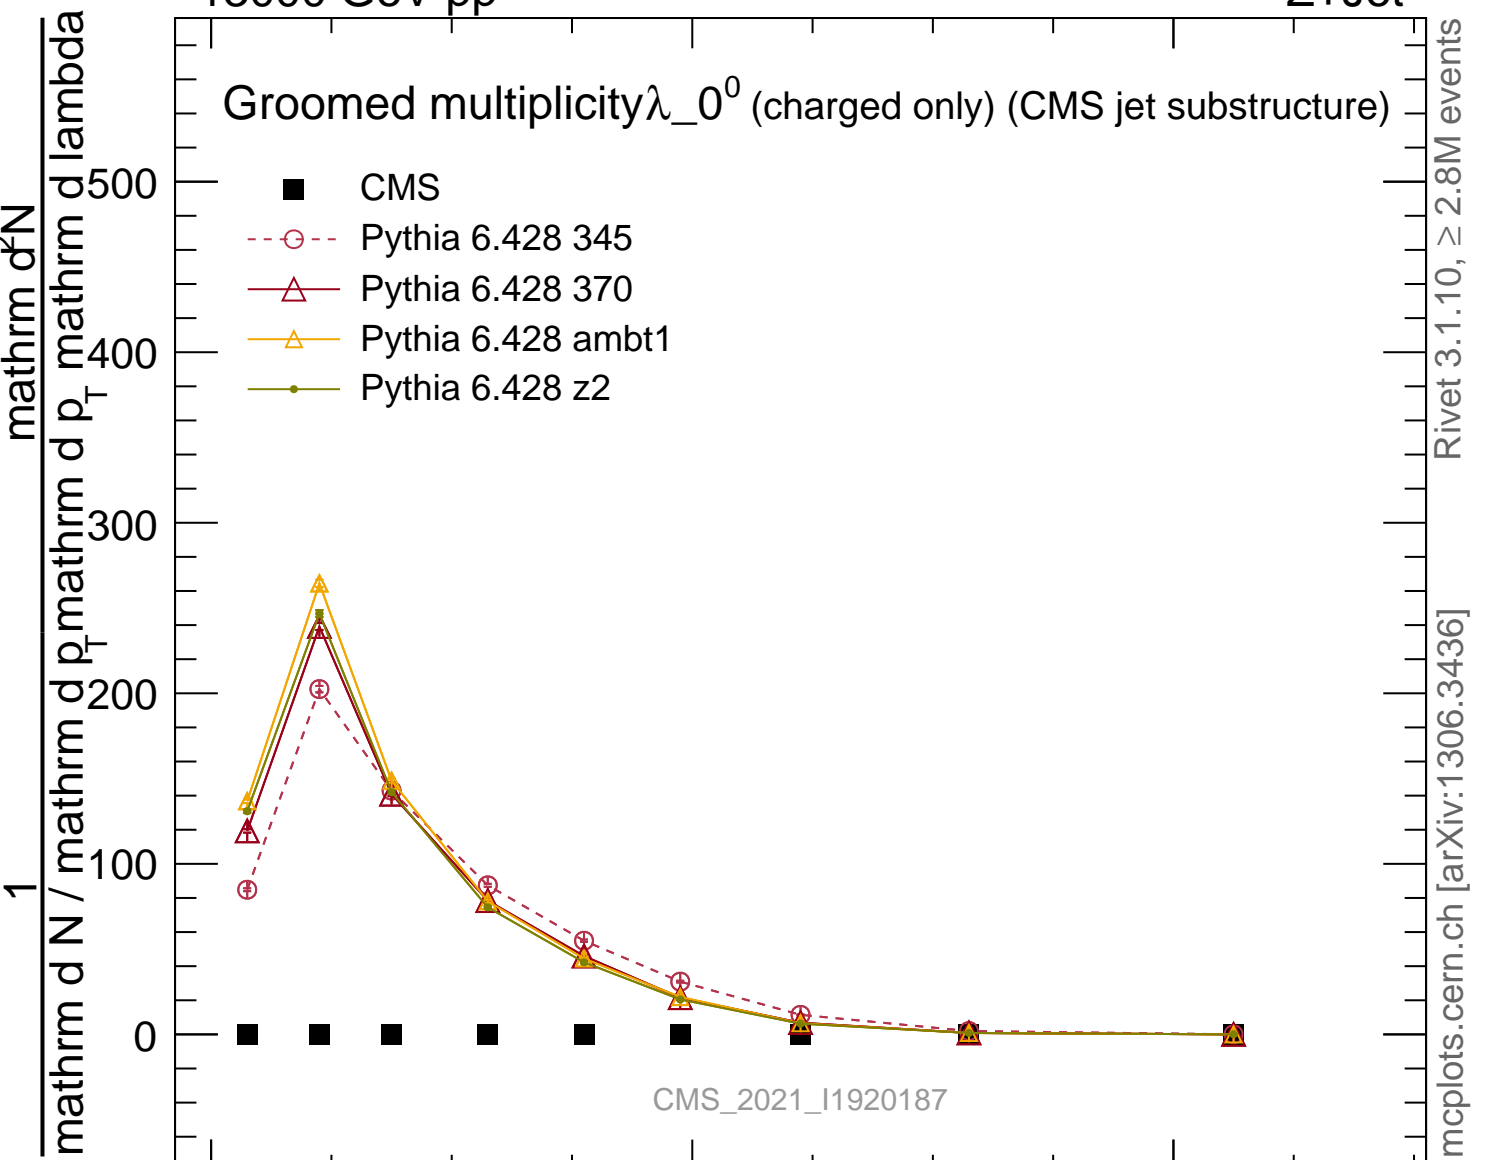

Groomed multiplicity  $\lambda_{0^0}$  (charged only) (CMS jet substructure)

- CMS
- Pythia 6.428 345
- △- Pythia 6.428 370
- △- Pythia 6.428 ambt1
- Pythia 6.428 z2

CMS\_2021\_I1920187

Rivet 3.1.10, ≥ 2.8M events  
mcplots.cern.ch [arXiv:1306.3436]