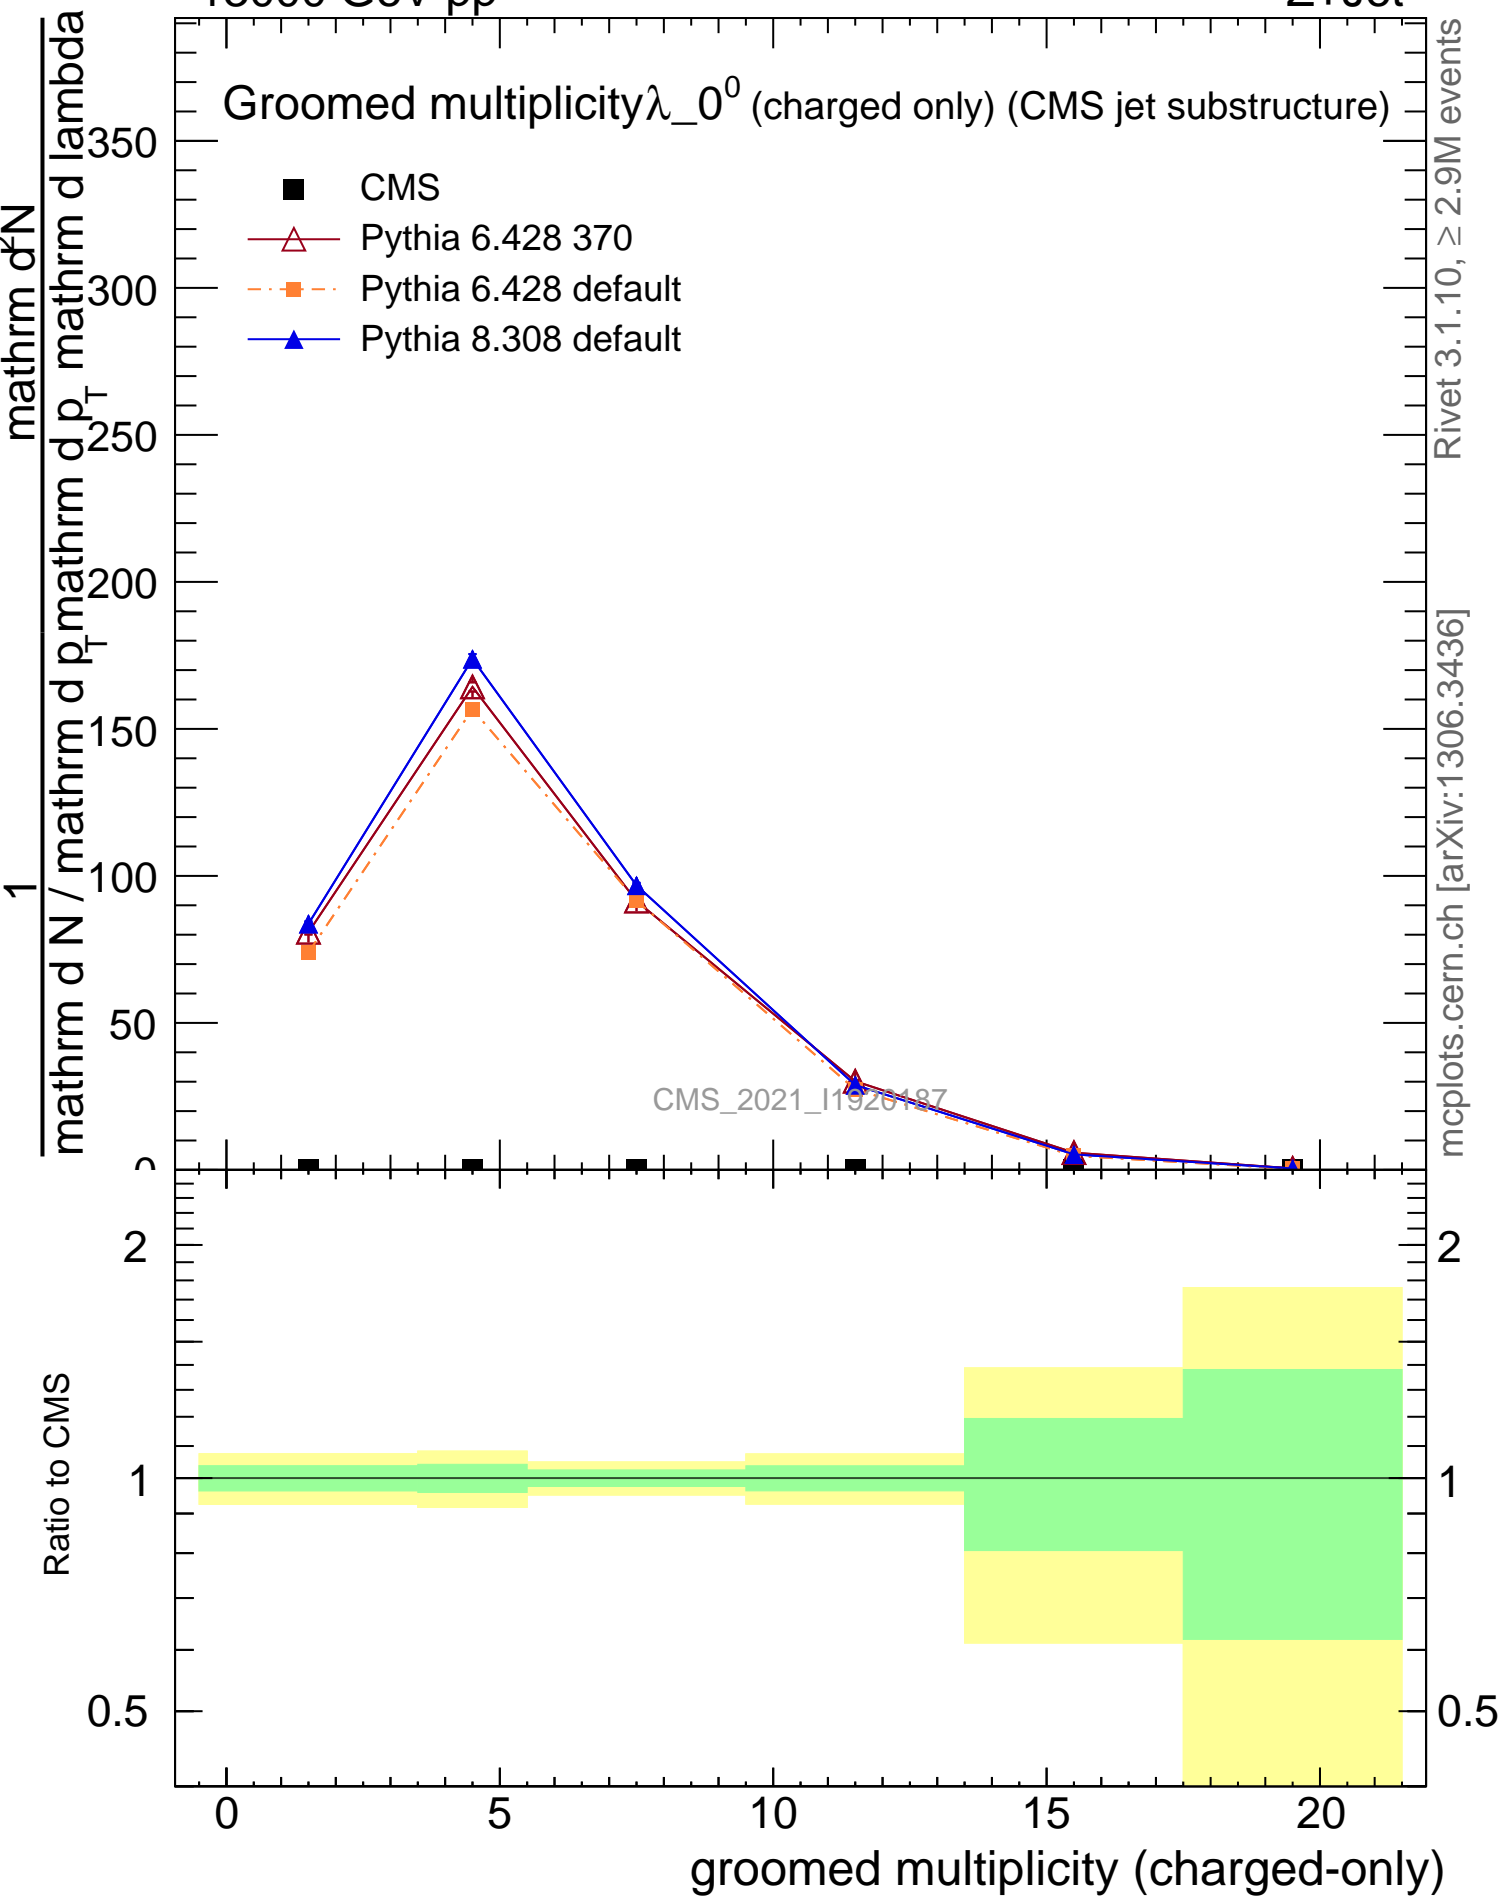

Groomed multiplicity  $\lambda_0^0$  (charged only) (CMS jet substructure)

- CMS
- △ Pythia 6.428 370
- Pythia 6.428 default
- ▲ Pythia 8.308 default

Rivet 3.1.10, ≥ 2.9M events

mcplots.cern.ch [arXiv:1306.3436]