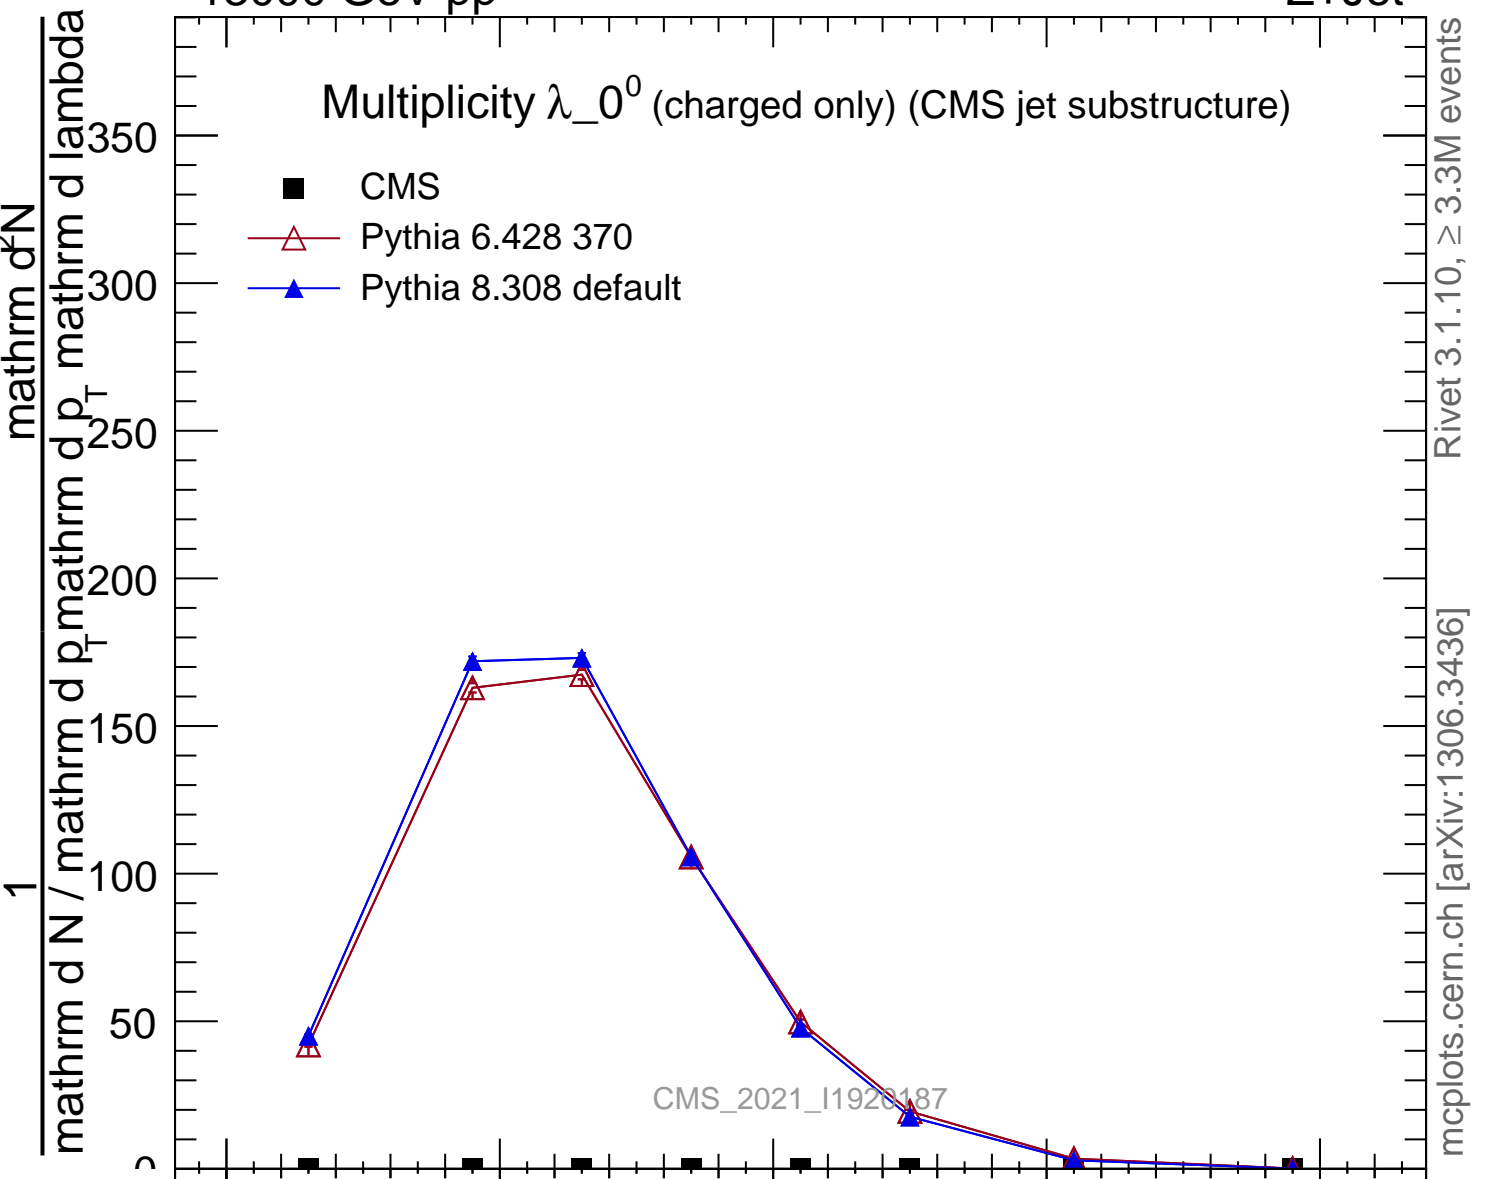

Multiplicity  $\lambda_0^0$  (charged only) (CMS jet substructure)

- CMS
- △ Pythia 6.428 370
- ▲ Pythia 8.308 default

CMS\_2021\_I1920187

mcplots.cern.ch [arXiv:1306.3436]

Rivet 3.1.10, ≥ 3.3M events