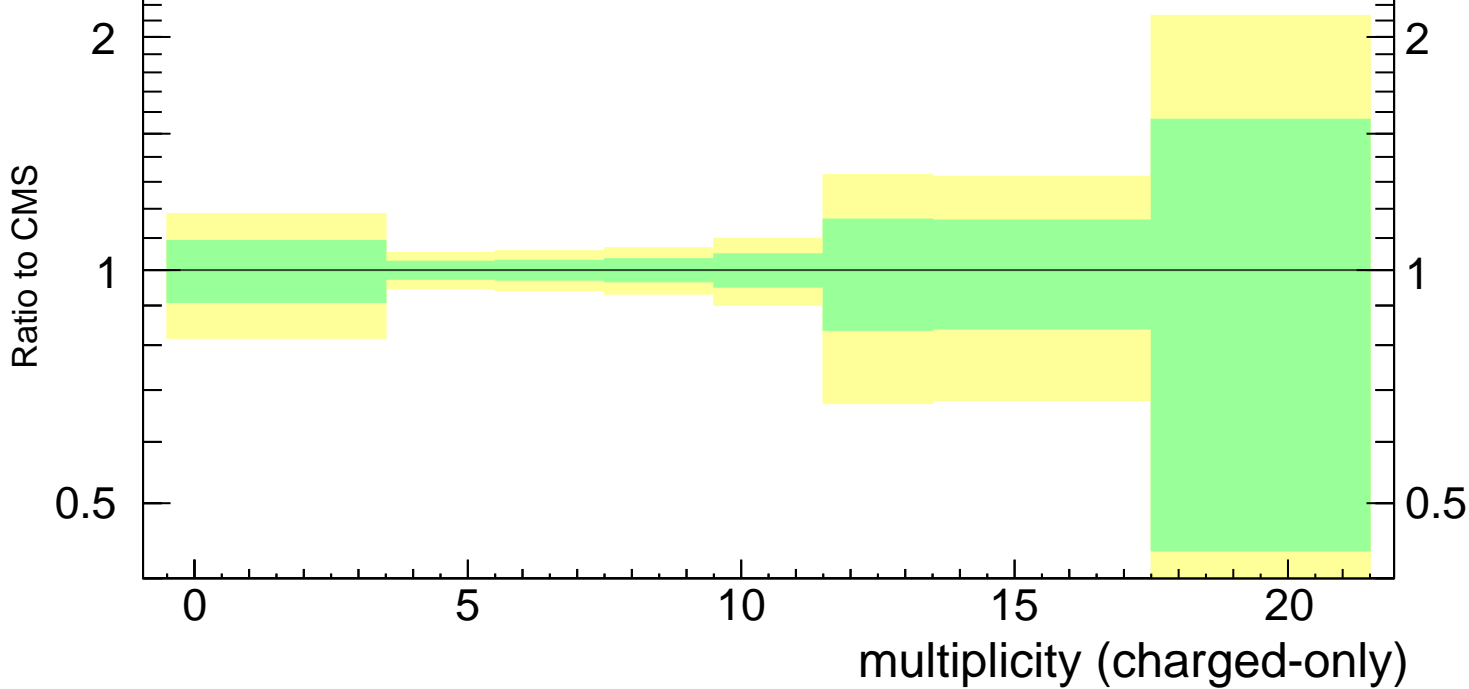

Multiplicity  $\lambda_0^0$  (charged only) (CMS jet substructure)

- CMS
- △ Pythia 6.428 370
- ▲ Pythia 8.308 default

CMS\_2021\_I1920187

mcplots.cern.ch [arXiv:1306.3436]

Rivet 3.1.10, ≥ 3.3M events