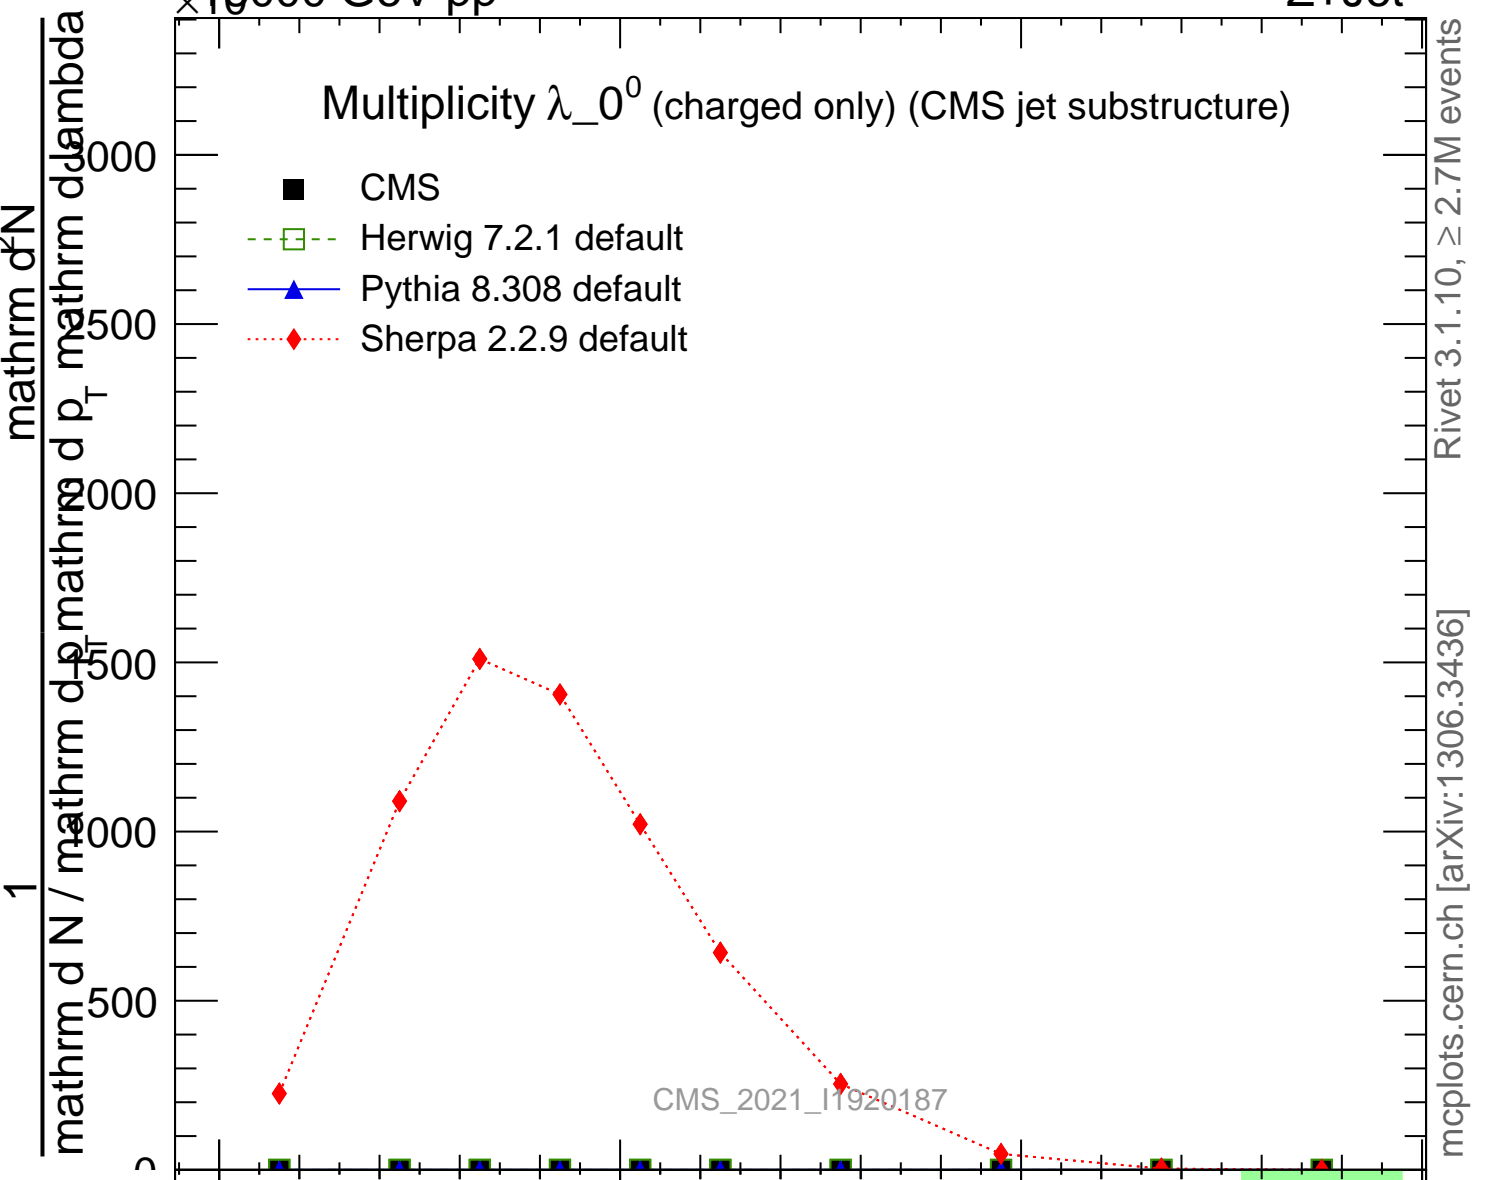

Multiplicity  $\lambda_0^0$  (charged only) (CMS jet substructure)

- CMS
- - □ Herwig 7.2.1 default
- - ▲ Pythia 8.308 default
- - ◆ Sherpa 2.2.9 default

CMS\_2021\_I1920187