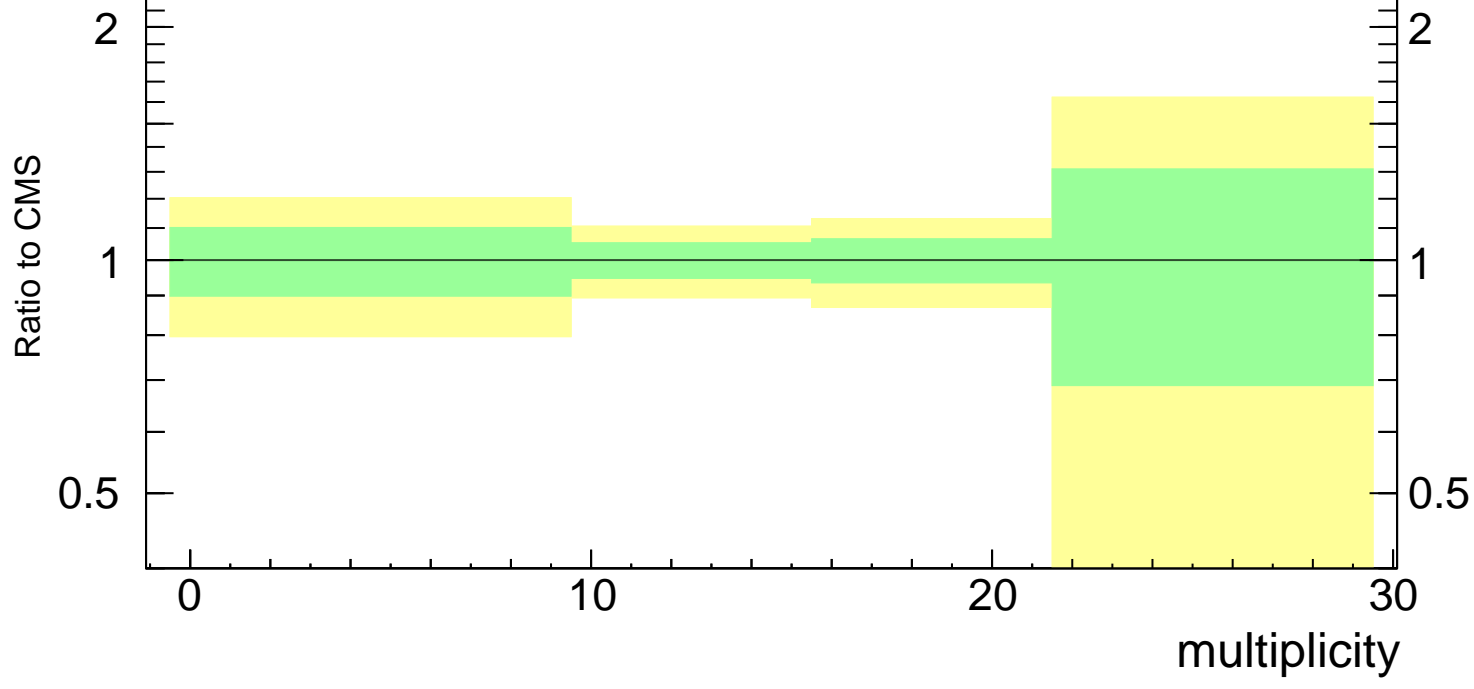

Multiplicity  $\lambda_0^0$  (CMS jet substructure)

- CMS
- ▲ Pythia 8.240 default

CMS\_2021\_I1920187

mcplots.cern.ch [arXiv:1306.3436]

Rivet 3.1.10, 600k events