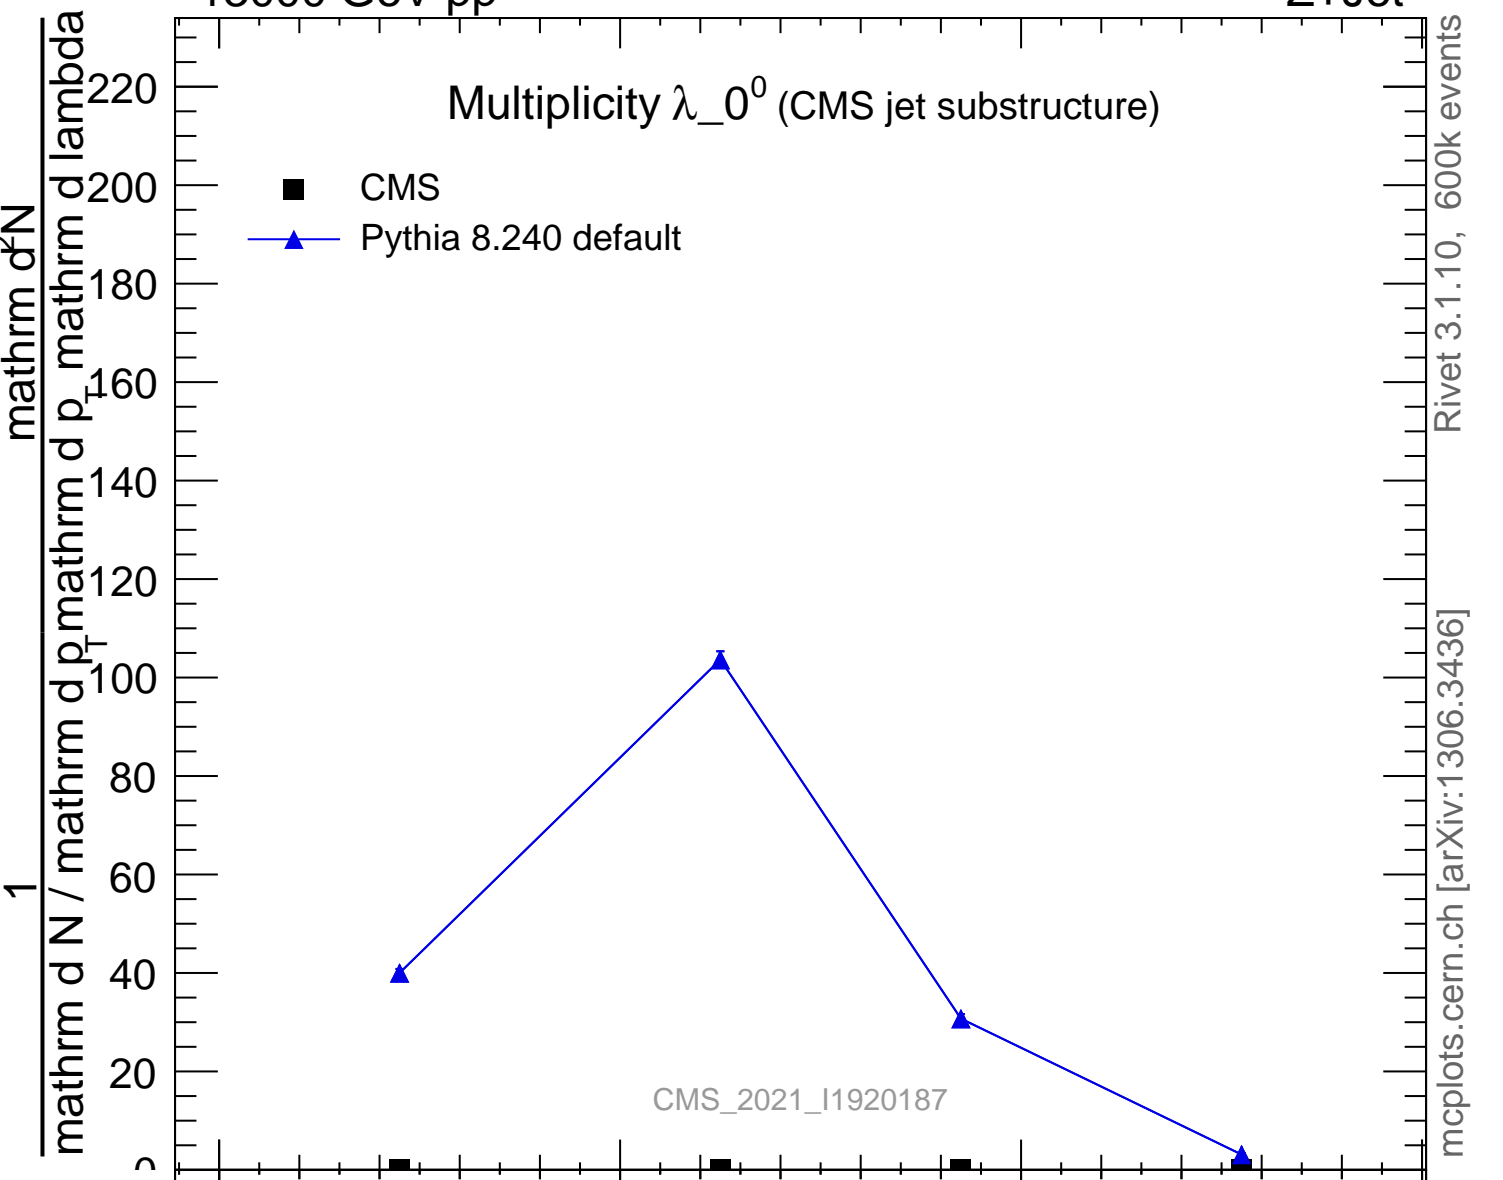

Multiplicity  $\lambda_0^0$  (CMS jet substructure)

- CMS
- ▲ Pythia 8.240 default

CMS\_2021\_I1920187

mcplots.cern.ch [arXiv:1306.3436]

Rivet 3.1.10, 600k events