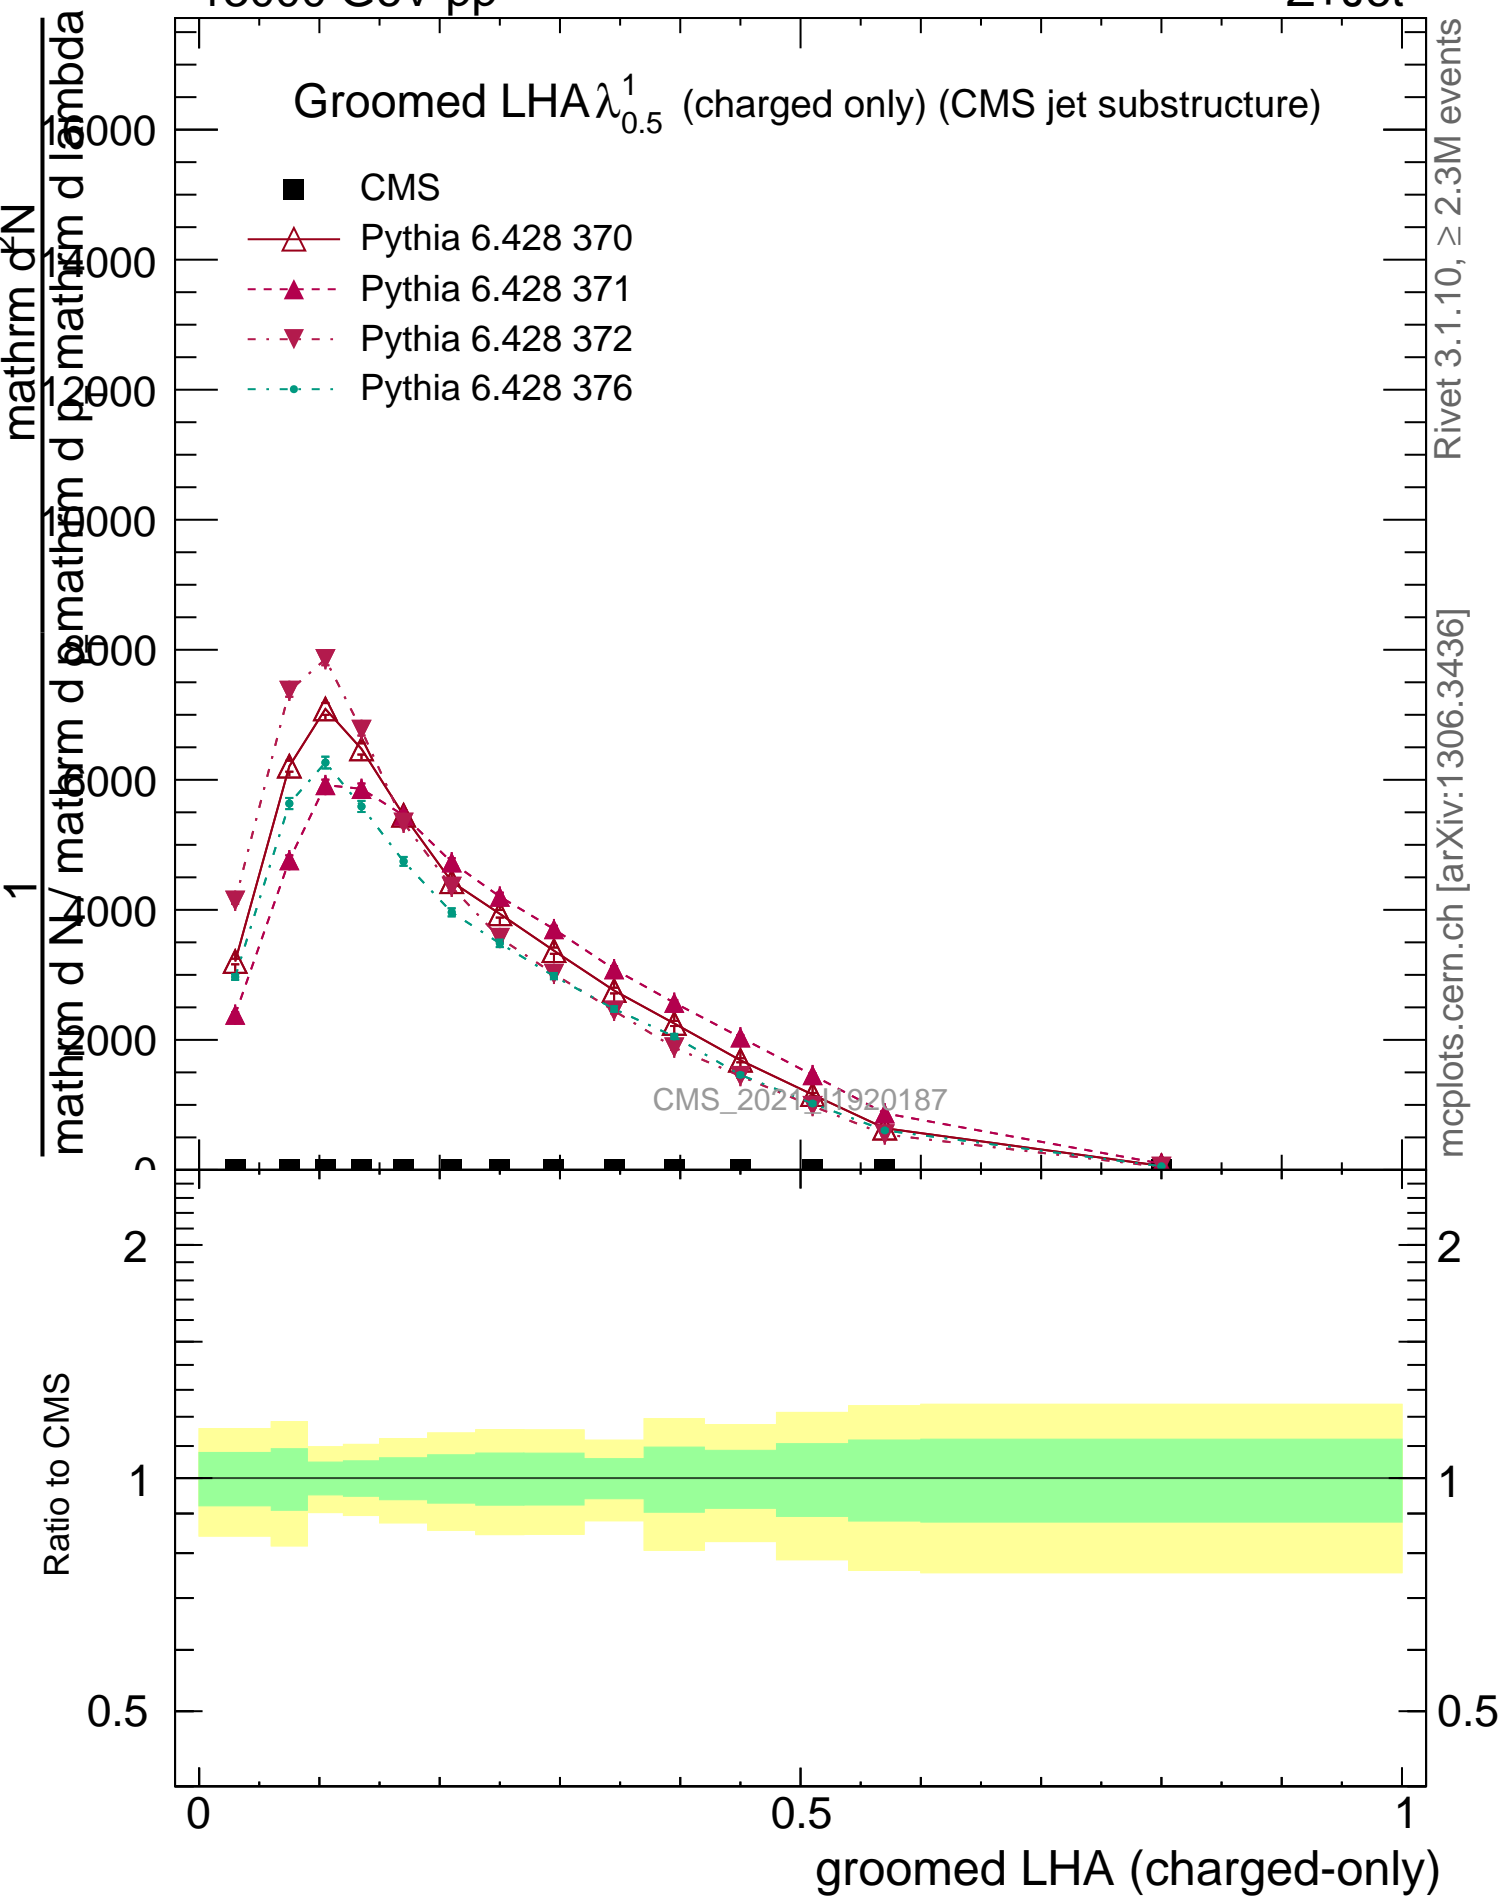

Groomed LHA $\lambda_{0.5}^1$ (charged only) (CMS jet substructure)

- CMS
- △— Pythia 6.428 370
- -▲- - Pythia 6.428 371
- -▼- - Pythia 6.428 372
- -◆- - Pythia 6.428 376

Rivet 3.1.10, ≥ 2.3M events

mcplots.cern.ch [arXiv:1306.3436]