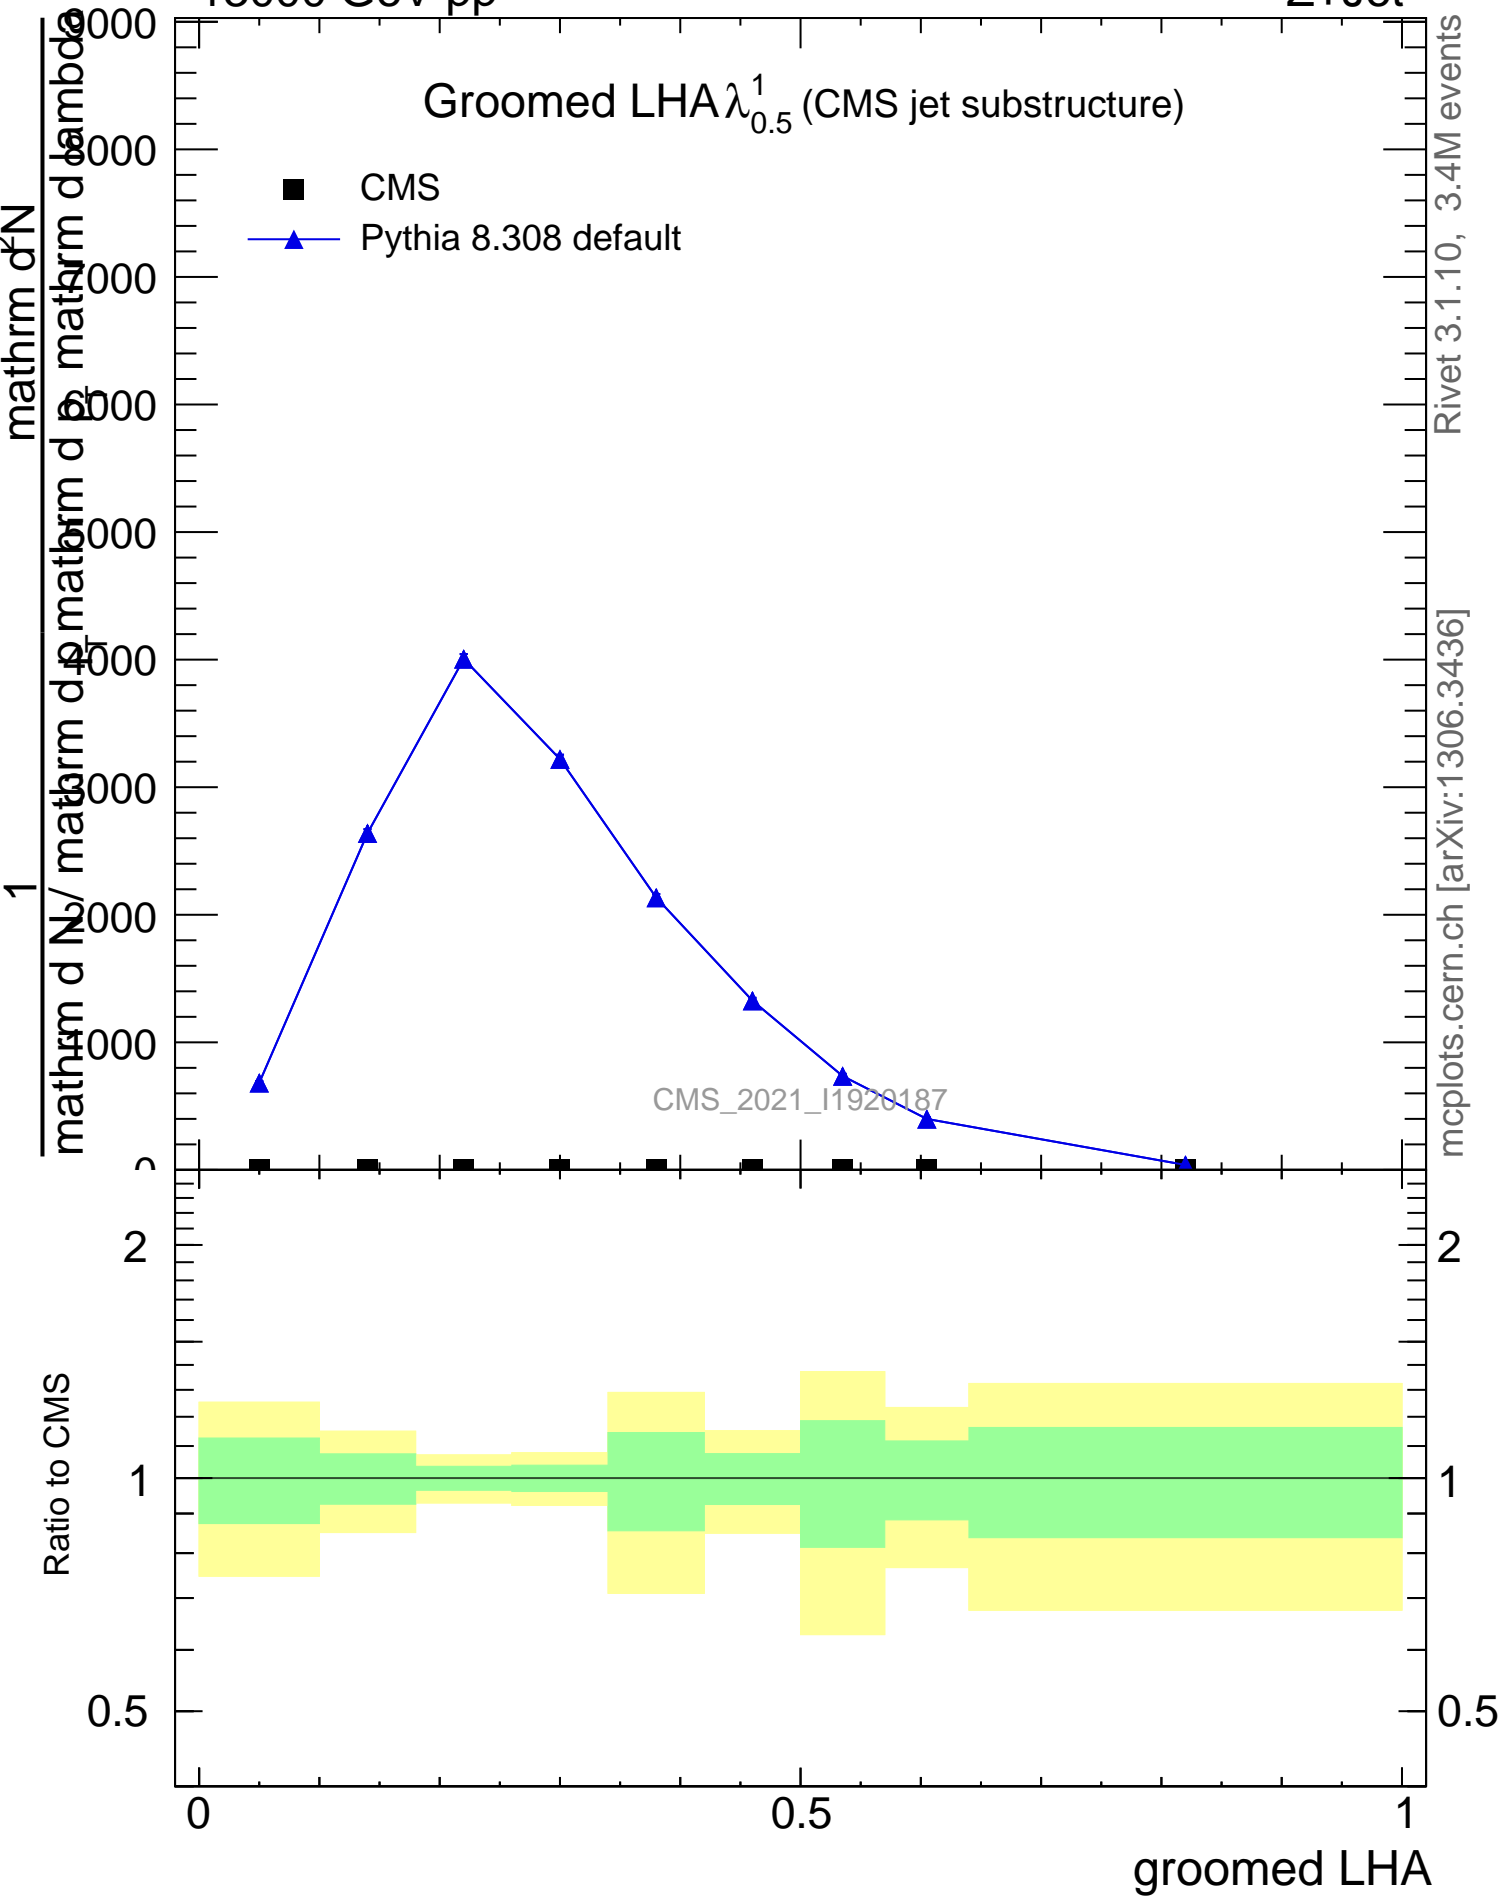

Groomed LHA  $\lambda_{0.5}^1$  (CMS jet substructure)

- CMS
- ▲ Pythia 8.308 default

CMS\_2021\_I1920187