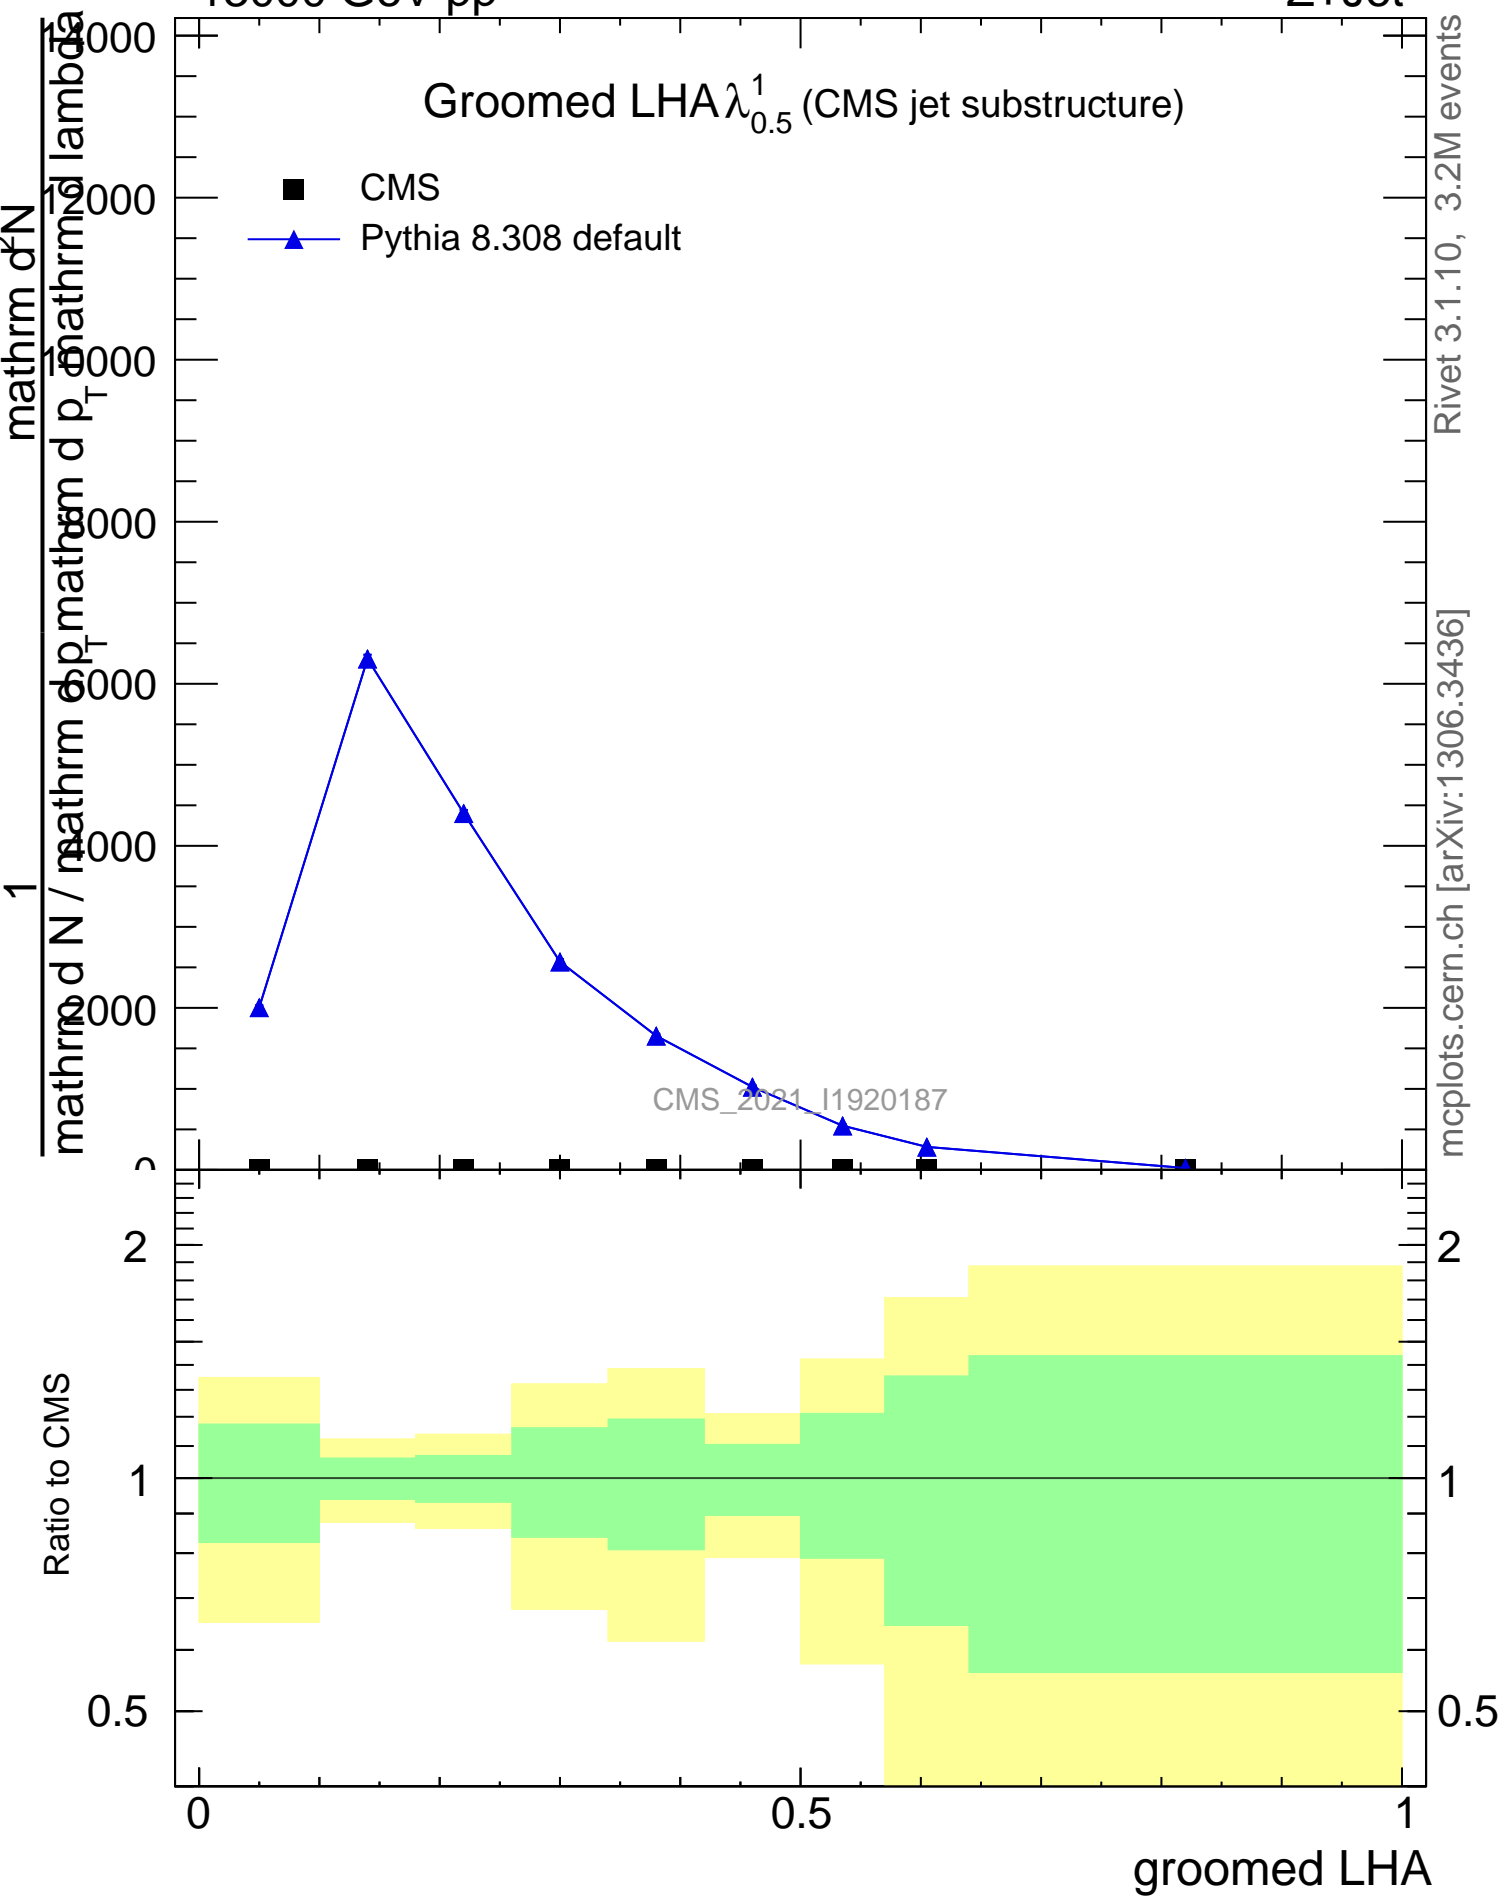

Groomed LHA  $\lambda_{0.5}^1$  (CMS jet substructure)

- CMS
- ▲ Pythia 8.308 default

CMS\_2021\_I1920187

mcplots.cern.ch [arXiv:1306.3436]

Rivet 3.1.10, 3.2M events