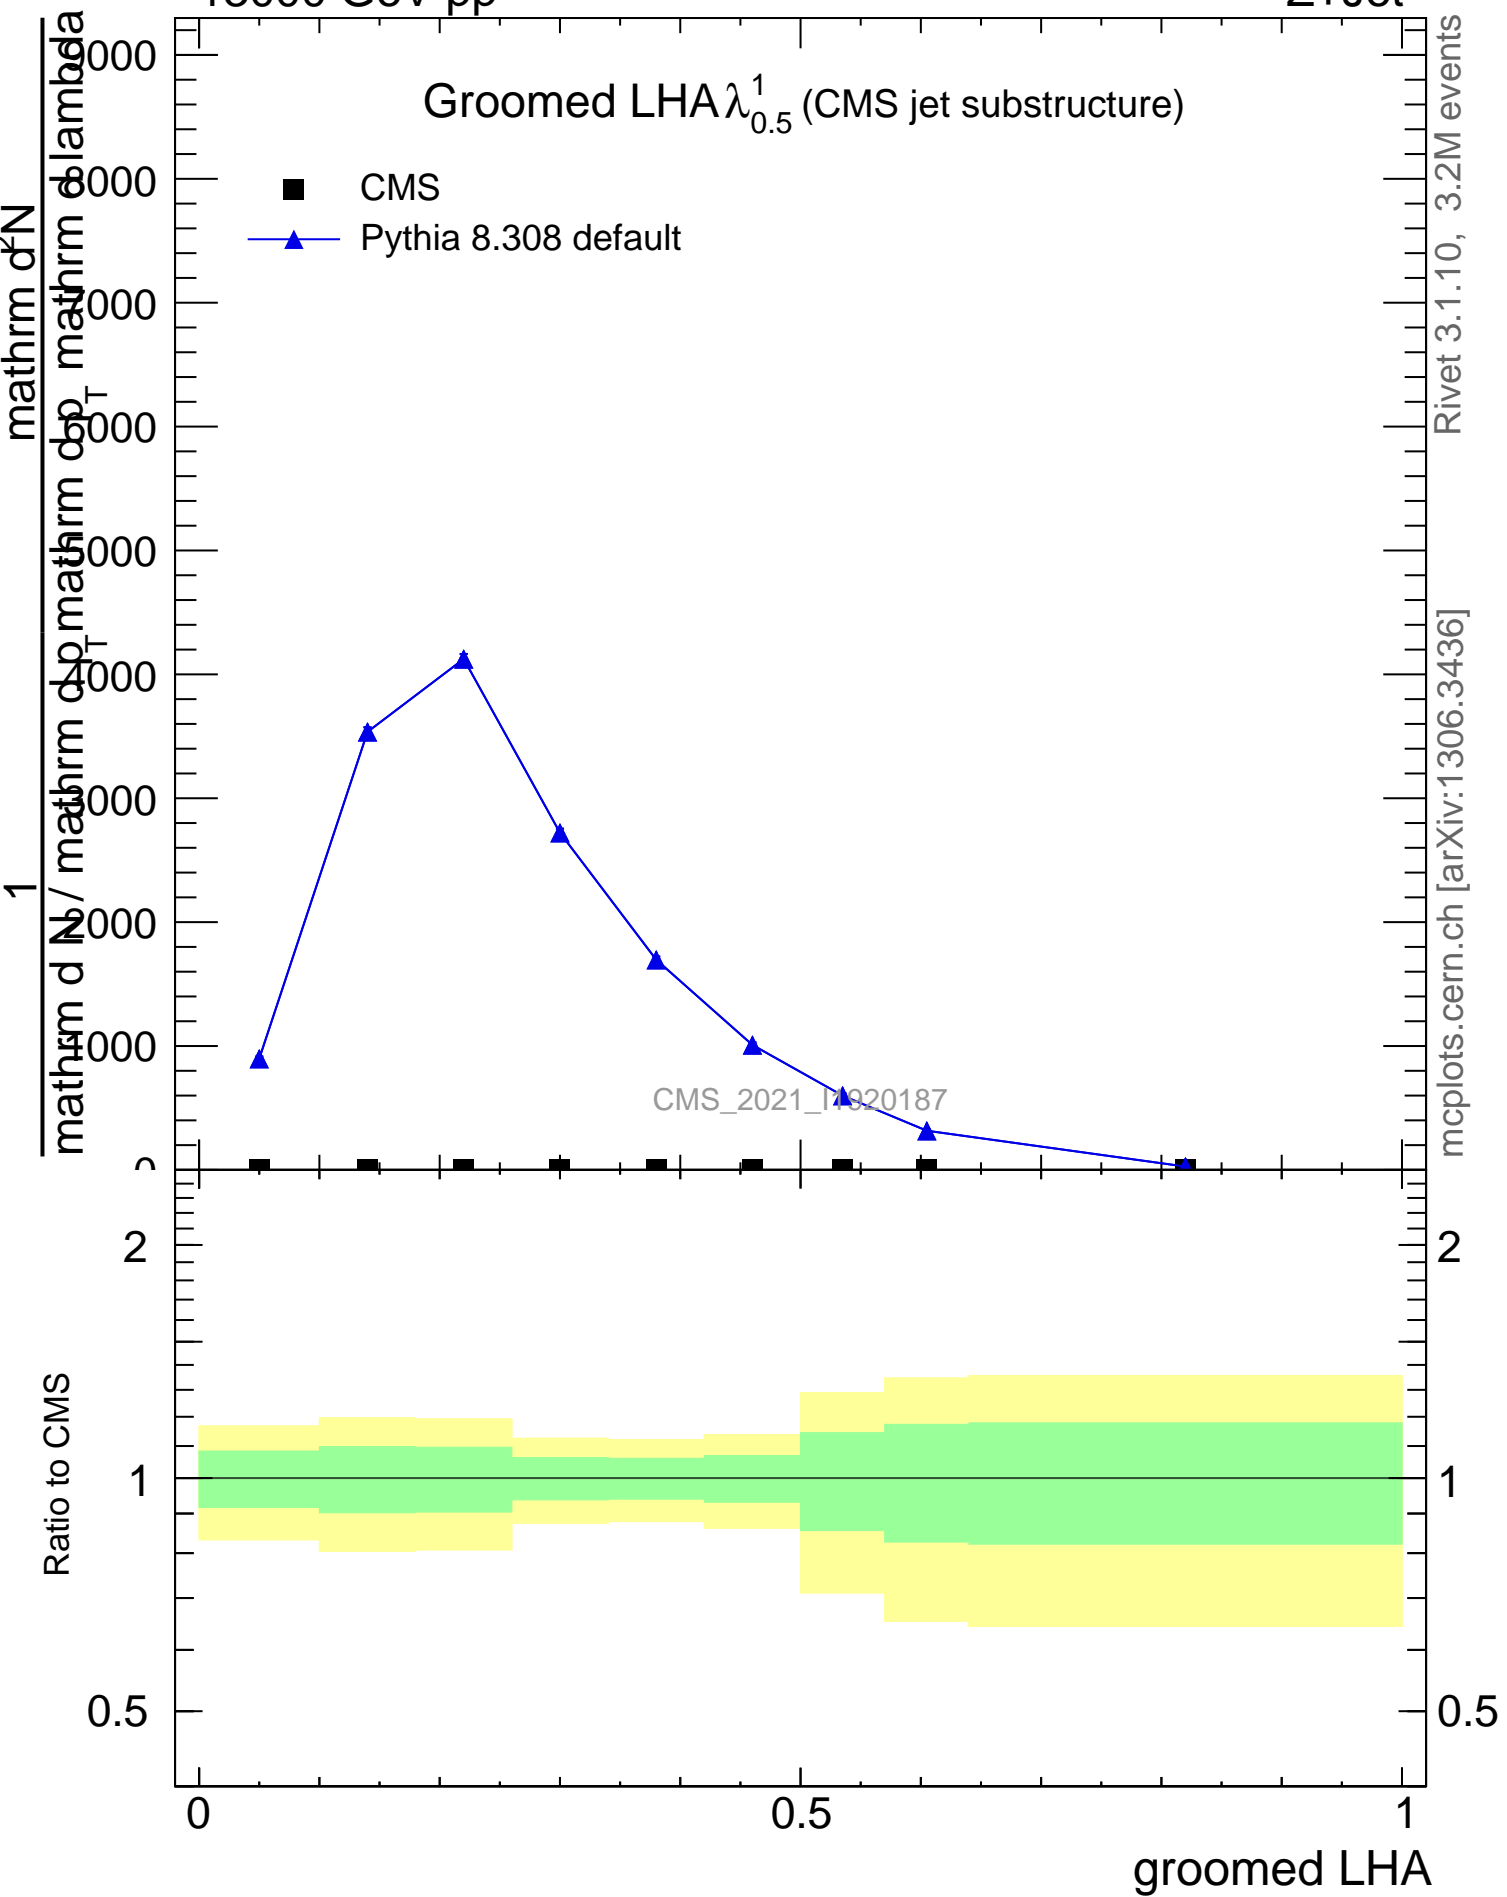

Groomed LHA  $\lambda_{0.5}^1$  (CMS jet substructure)

- CMS
- ▲ Pythia 8.308 default

CMS\_2021\_1920187