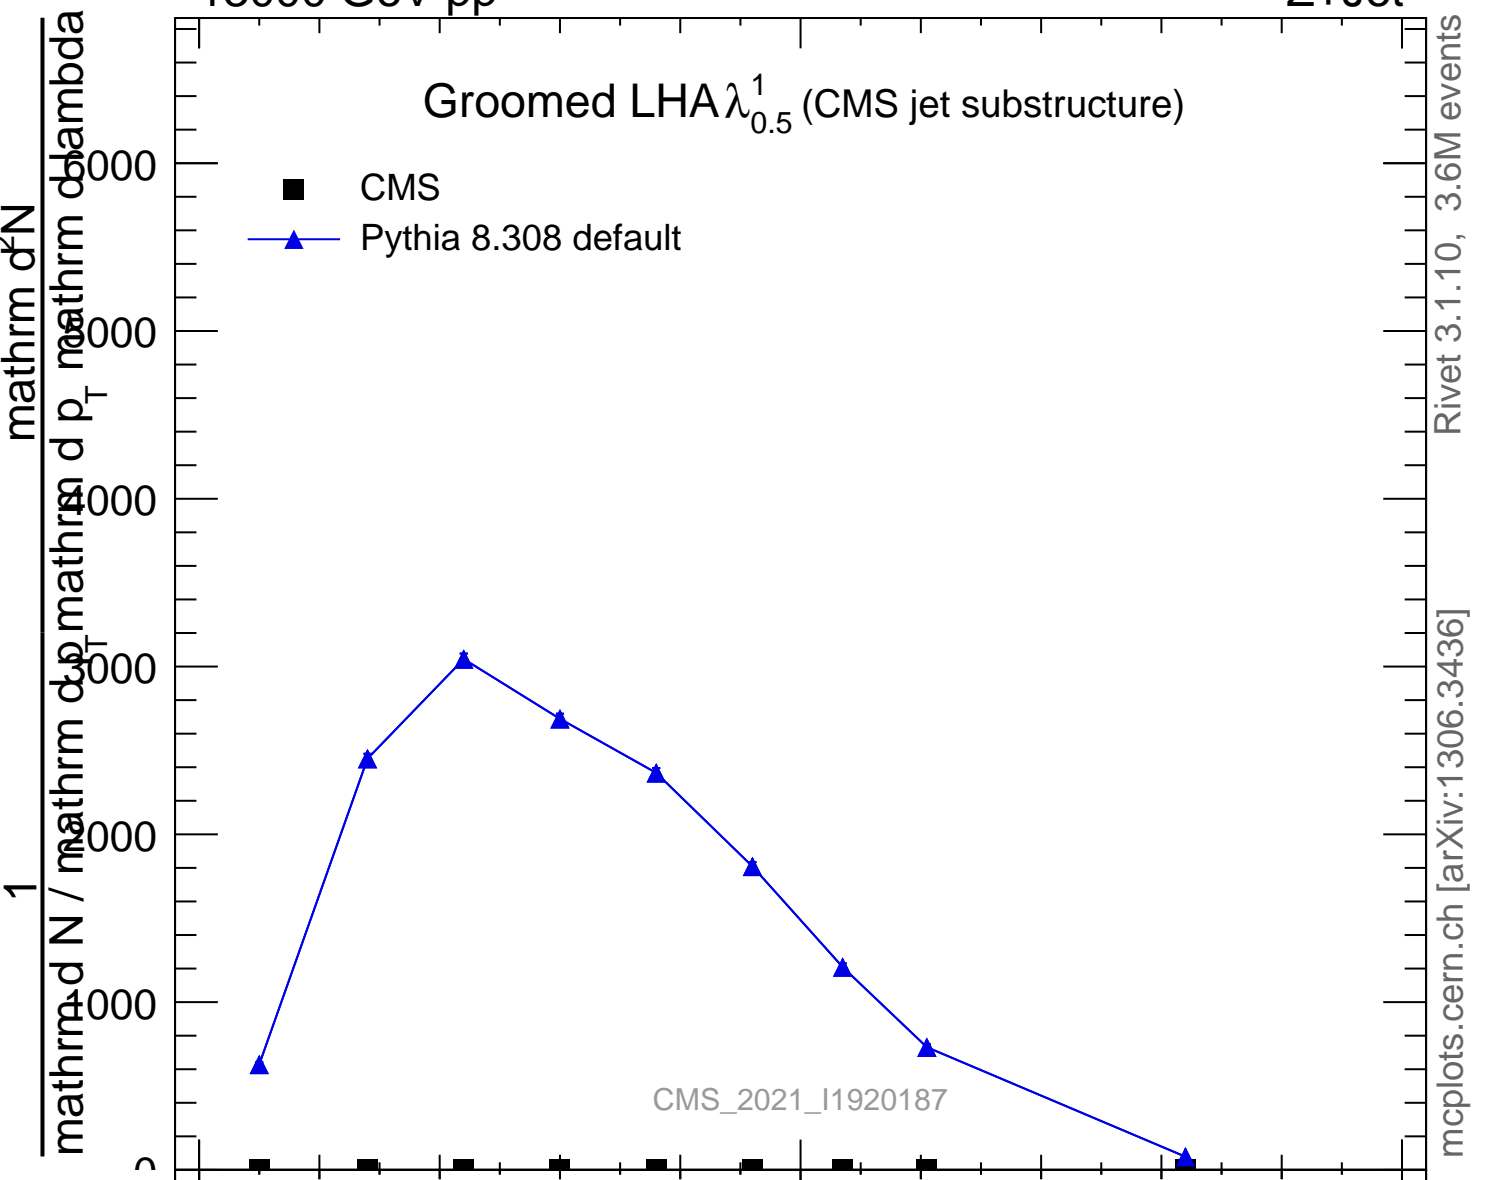

Groomed LHA  $\lambda_{0.5}^1$  (CMS jet substructure)

- CMS
- ▲ Pythia 8.308 default

CMS\_2021\_I1920187

Rivet 3.1.10, 3.6M events  
mcplots.cern.ch [arXiv:1306.3436]