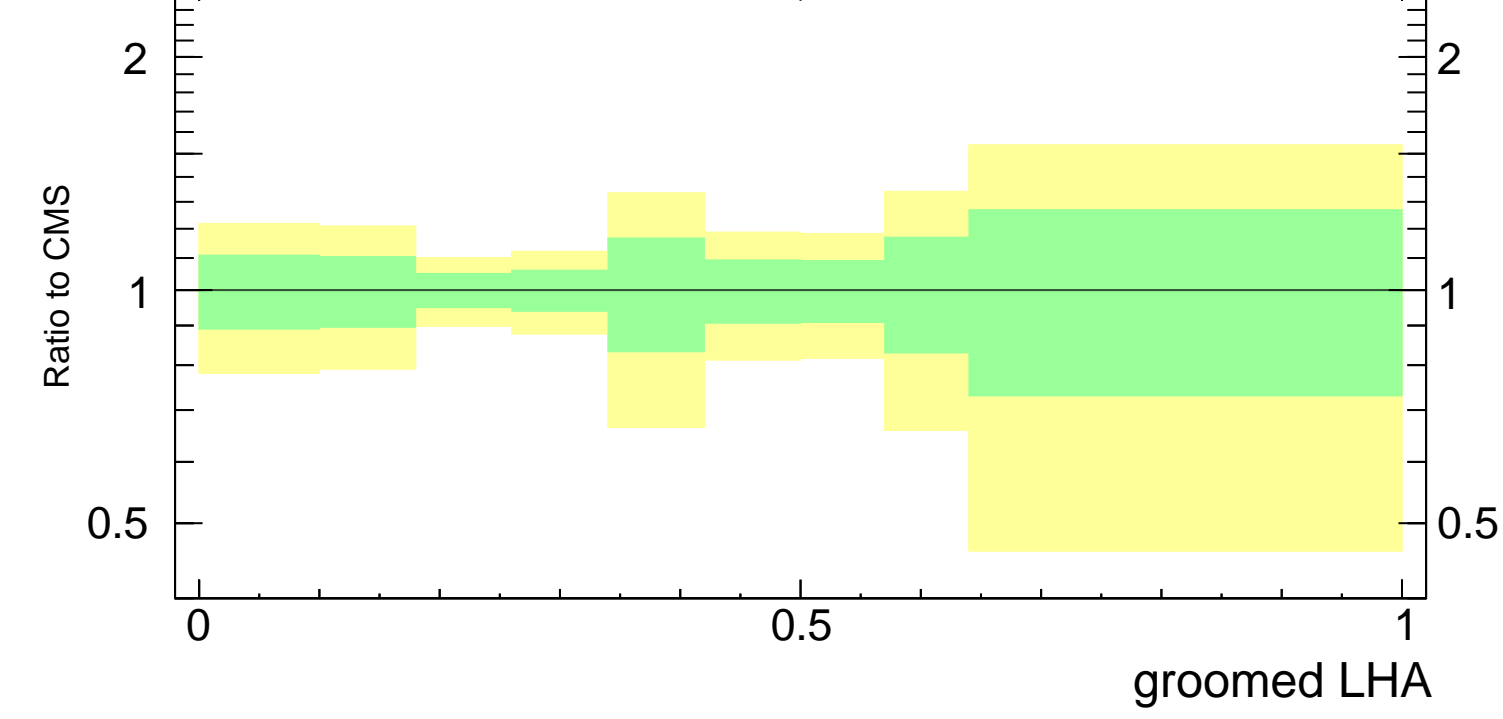

Groomed LHA  $\lambda_{0.5}^1$  (CMS jet substructure)

- CMS
- ▲ Pythia 8.308 default

CMS\_2021\_I1920187

Rivet 3.1.10, 3.6M events  
mcplots.cern.ch [arXiv:1306.3436]