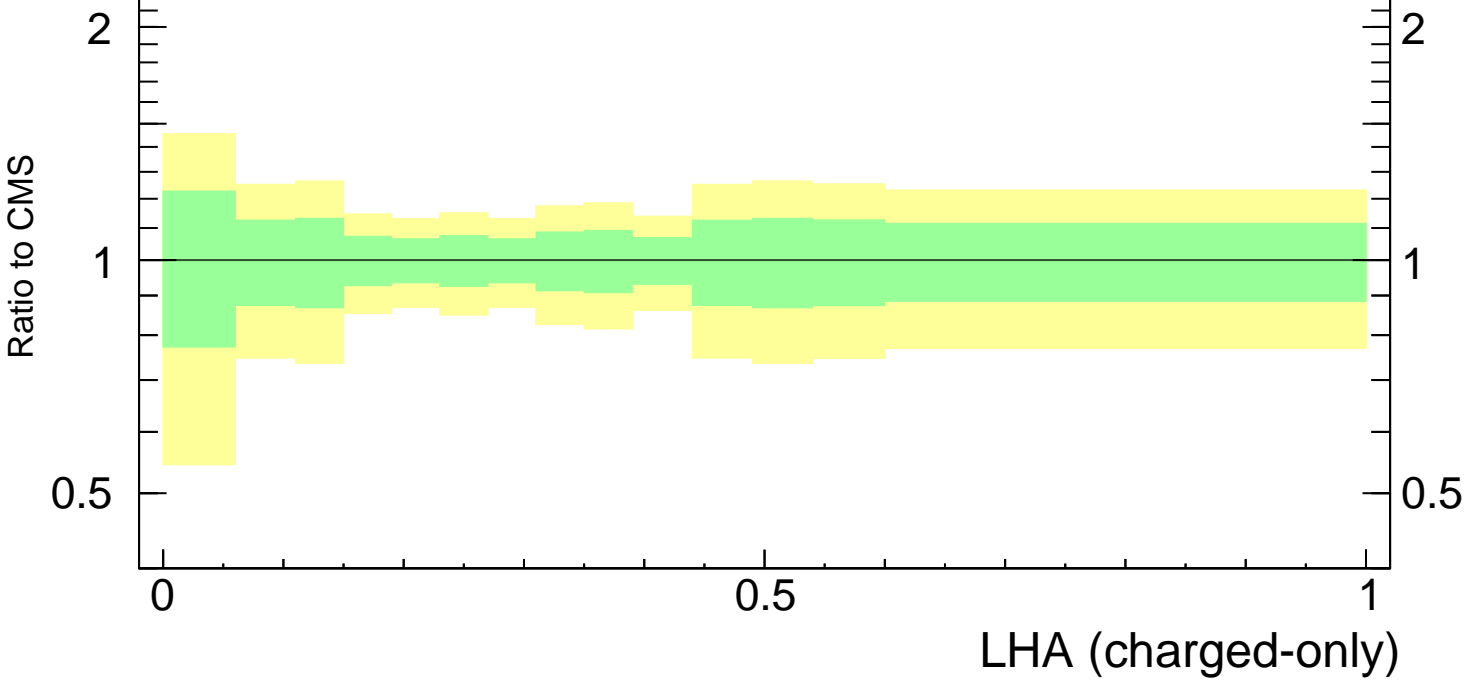

LHA $\lambda_{0.5}^1$ (charged only) (CMS jet substructure)

- CMS
- ▲ Pythia 8.308 default

CMS_2021_11920187

Rivet 3.1.10, 3.6M events
mcplots.cern.ch [arXiv:1306.3436]