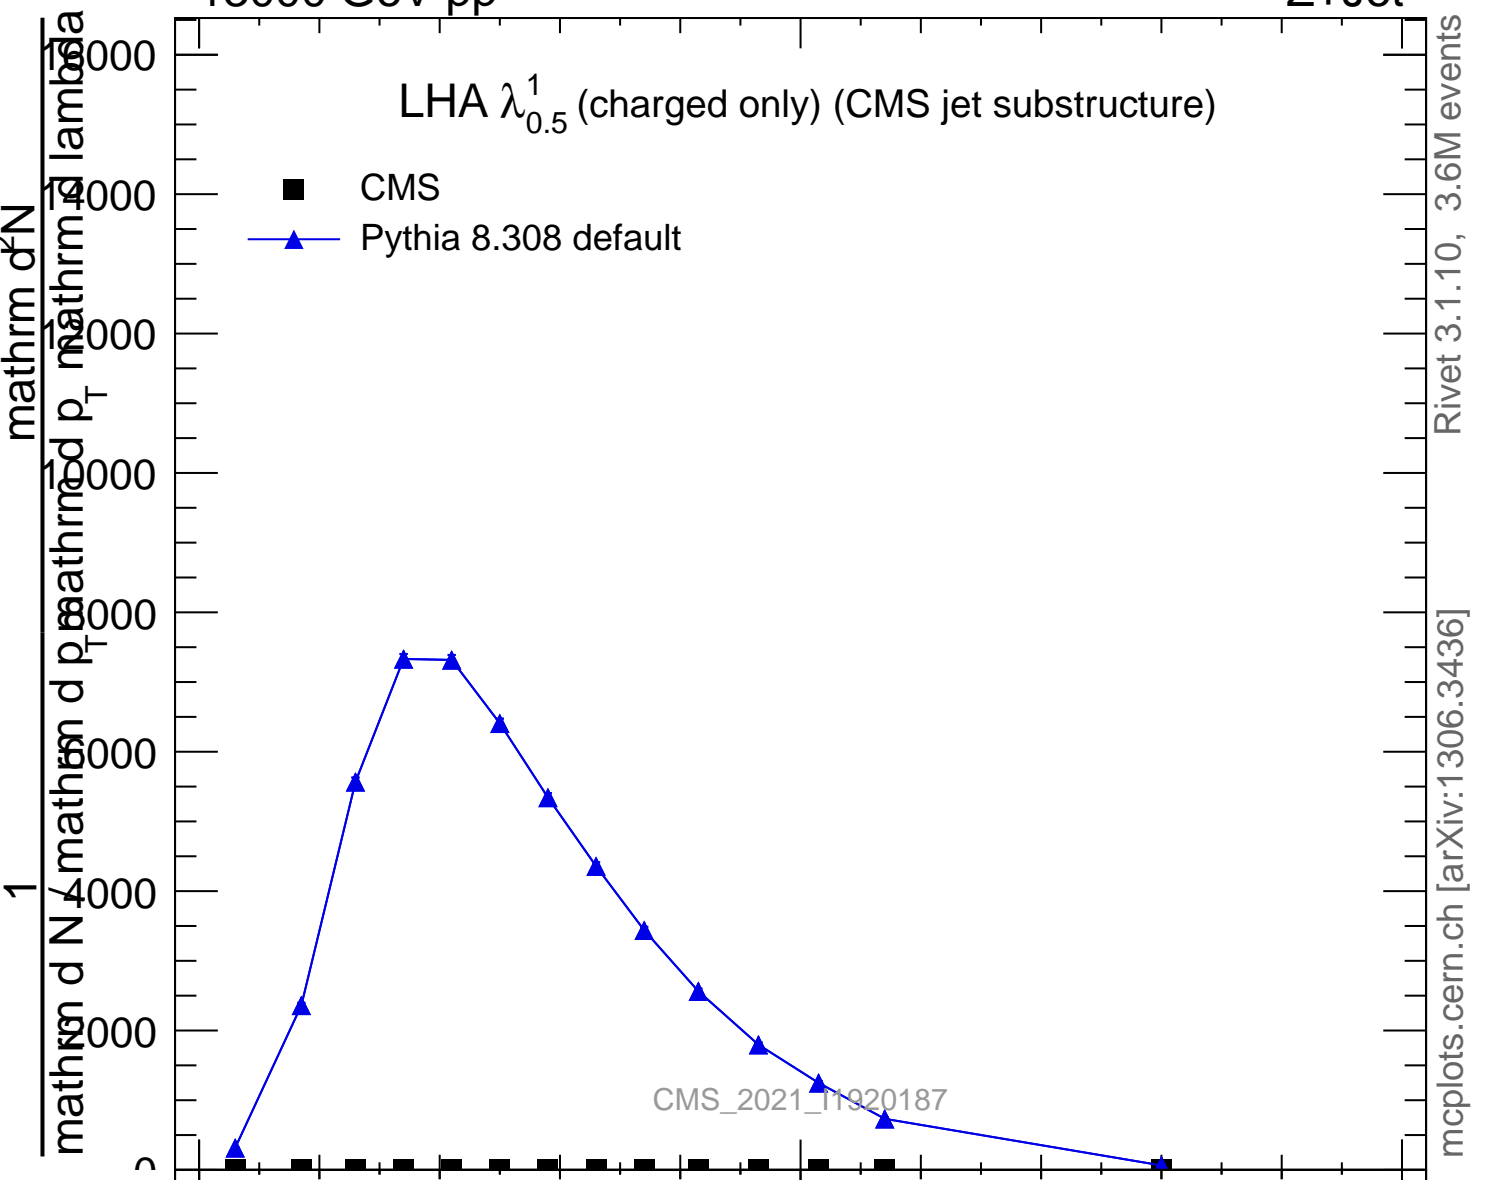

LHA $\lambda_{0.5}^1$ (charged only) (CMS jet substructure)

- CMS
- ▲ Pythia 8.308 default

CMS_2021_11920187

Rivet 3.1.10, 3.6M events
mcplots.cern.ch [arXiv:1306.3436]