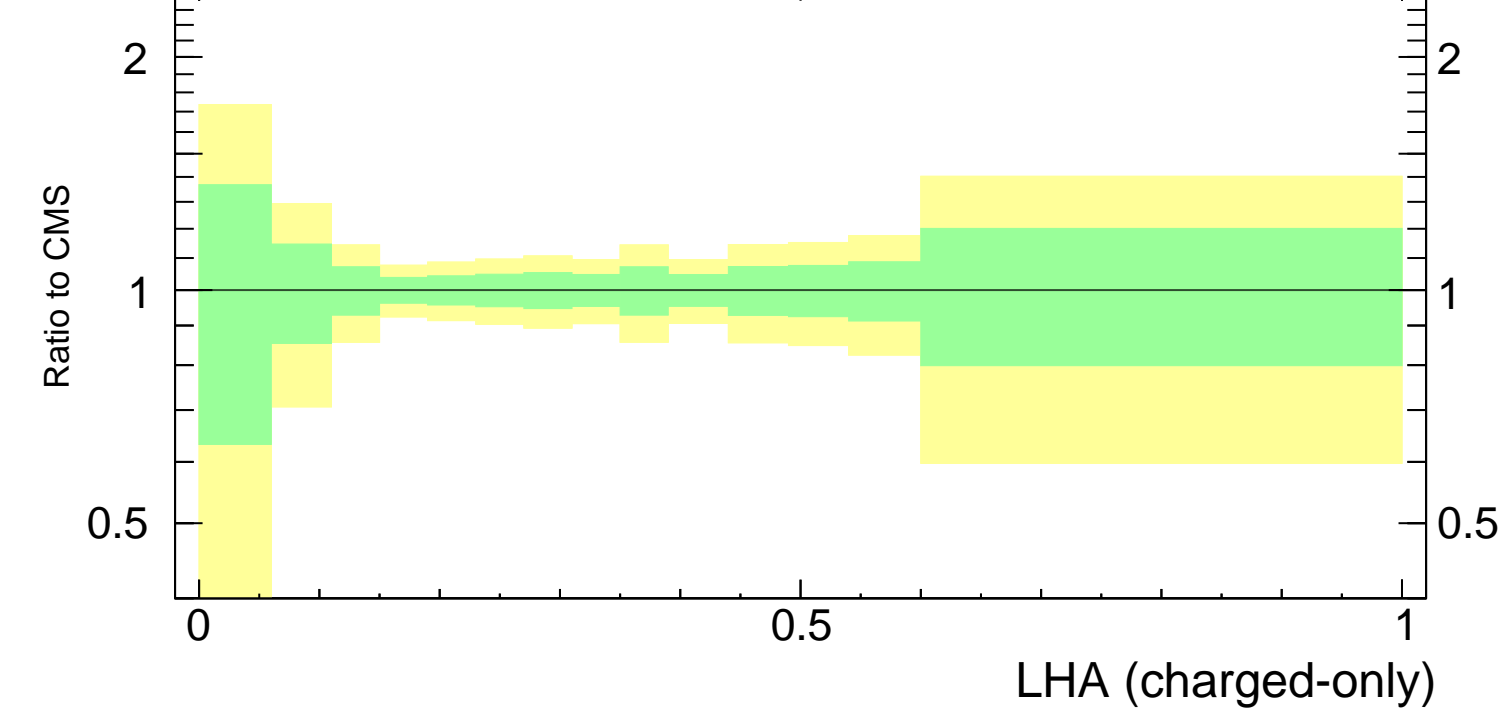

LHA $\lambda_{0.5}^1$ (charged only) (CMS jet substructure)

- CMS
- ▲ Pythia 8.308 default

Rivet 3.1.10, 3.2M events
mcplots.cern.ch [arXiv:1306.3436]