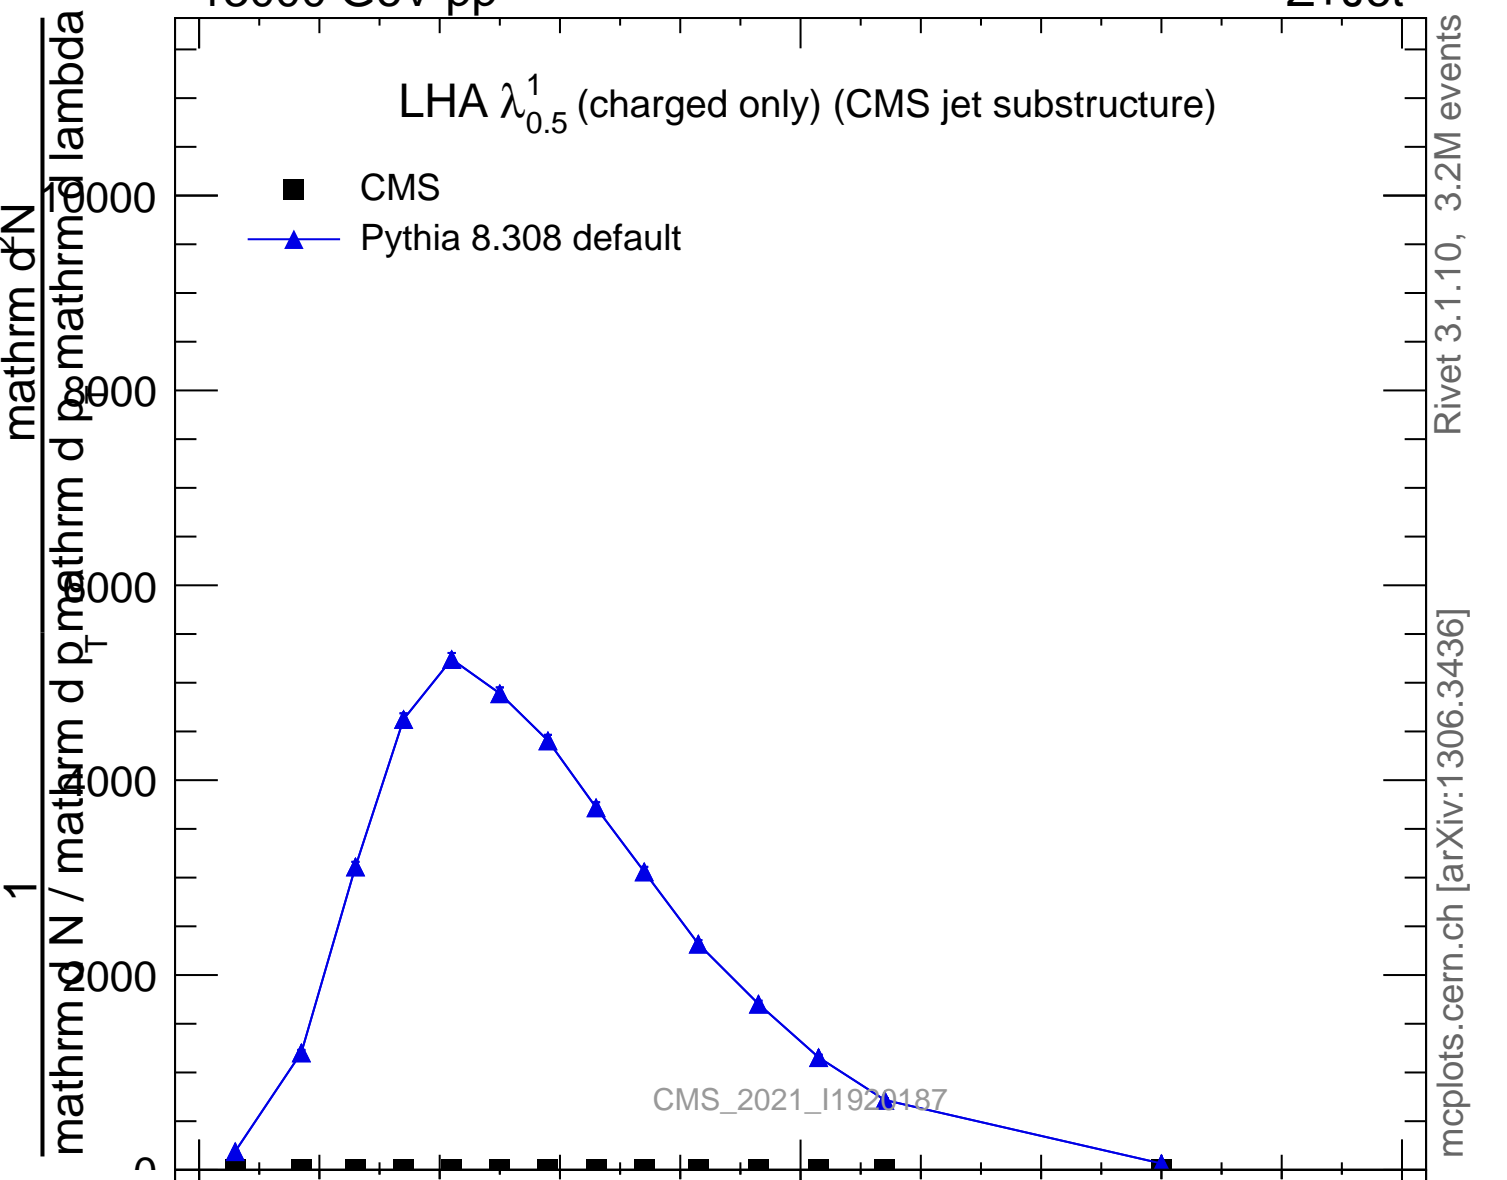

LHA $\lambda_{0.5}^1$ (charged only) (CMS jet substructure)

- CMS
- ▲ Pythia 8.308 default

Rivet 3.1.10, 3.2M events
mcplots.cern.ch [arXiv:1306.3436]