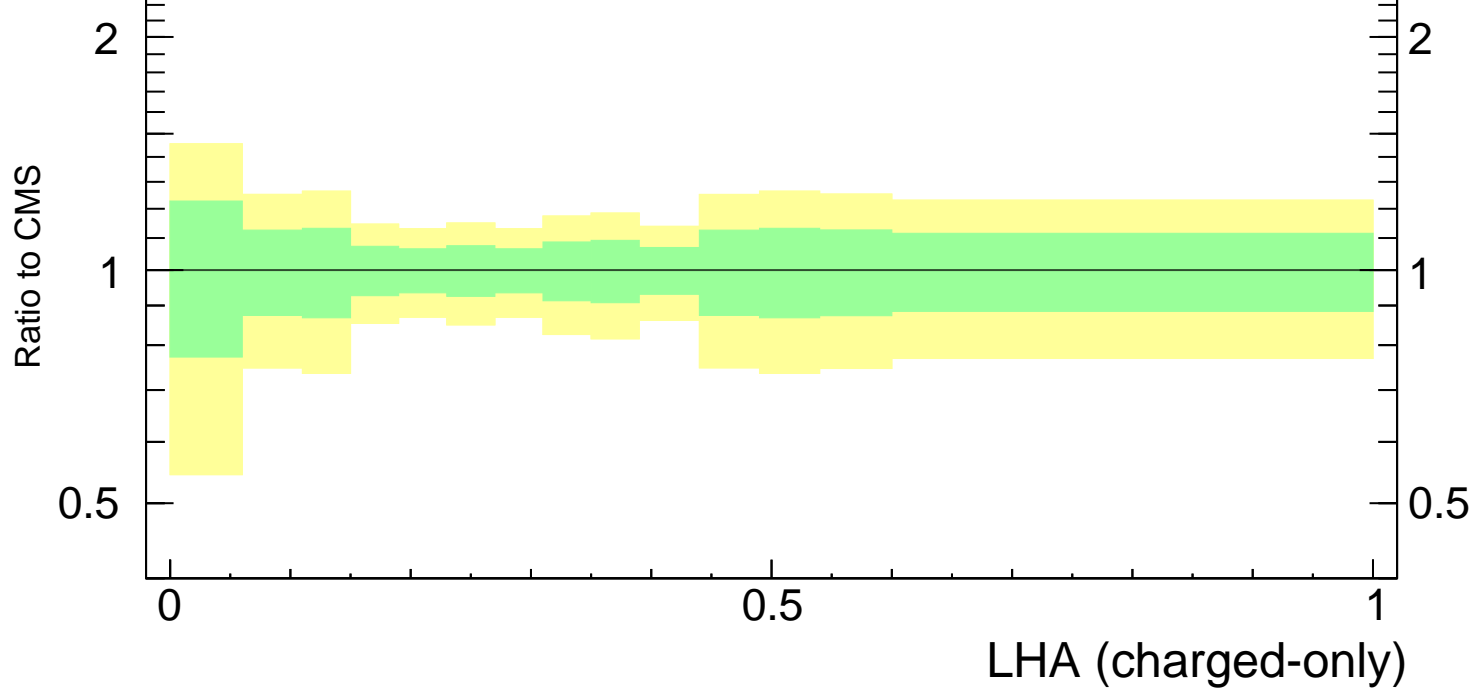

LHA  $\lambda_{0.5}^1$  (charged only) (CMS jet substructure)

- CMS
- ▲ Pythia 8.308 default
- ▼ Pythia 8.308 tune-1
- Pythia 8.308 tune-2c
- Pythia 8.308 tune-2m

CMS\_2021\_11920187

Rivet 3.1.10, ≥ 3.2M events  
mcplots.cern.ch [arXiv:1306.3436]