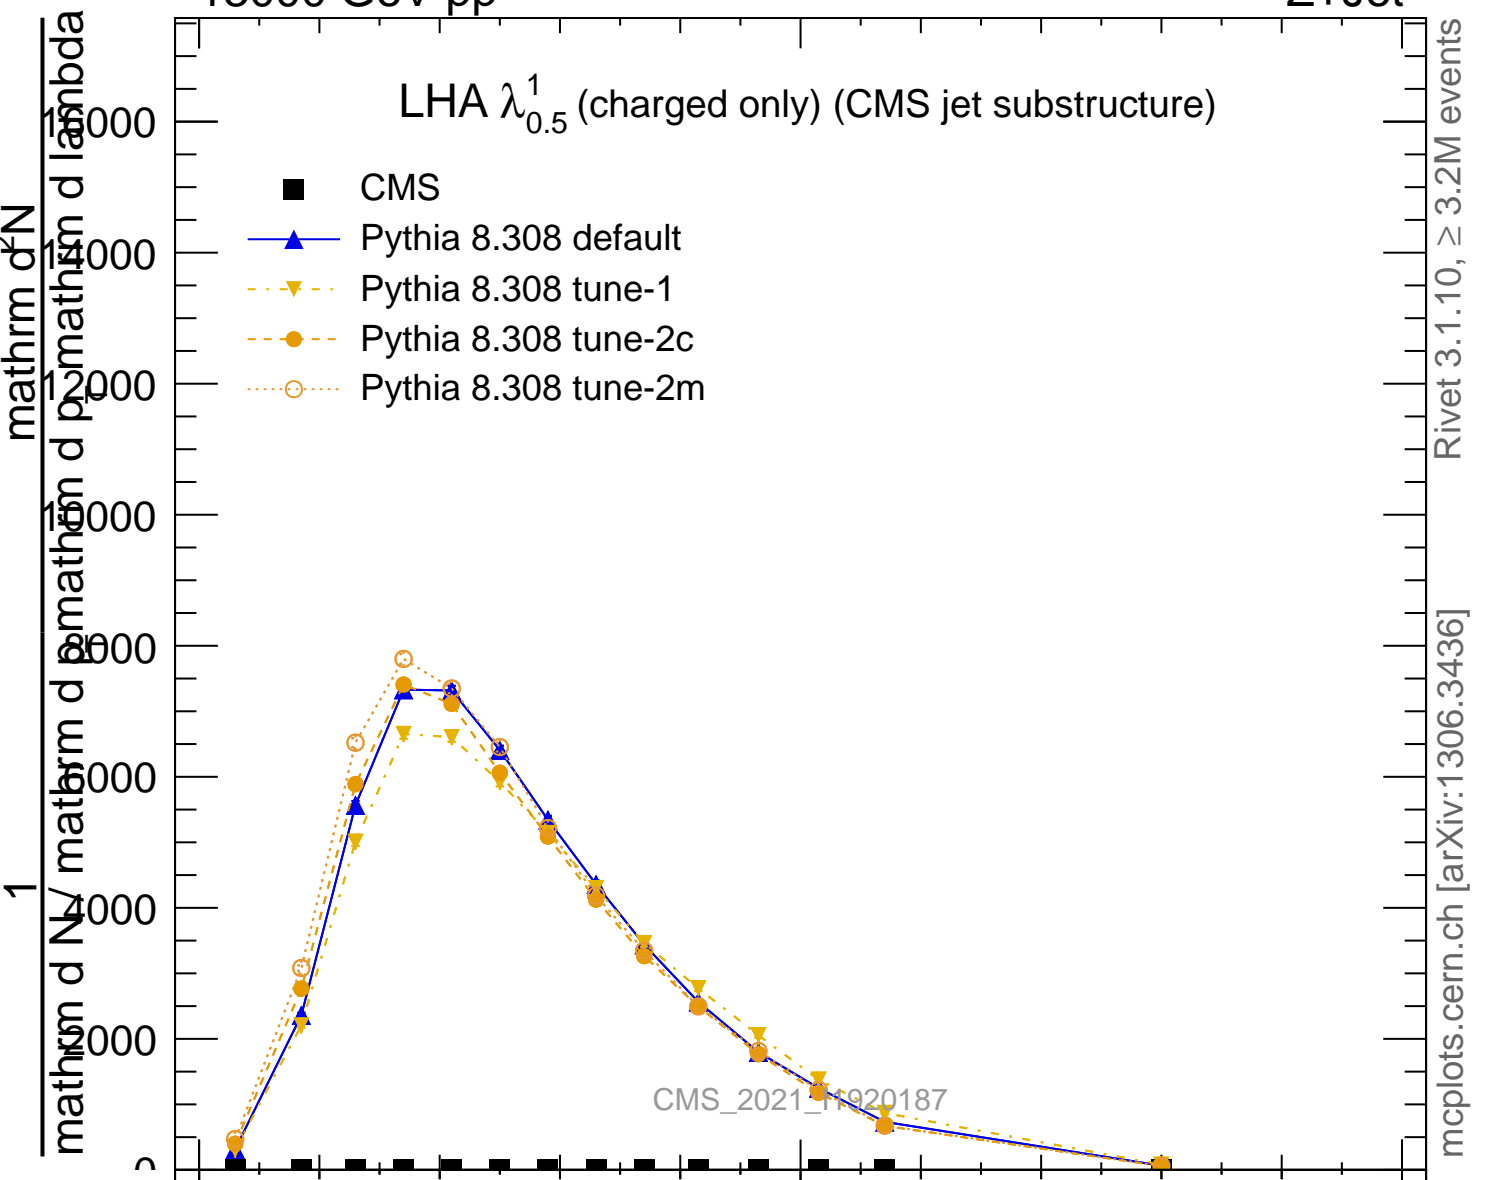

LHA  $\lambda_{0.5}^1$  (charged only) (CMS jet substructure)

- CMS
- ▲ Pythia 8.308 default
- ▼ Pythia 8.308 tune-1
- Pythia 8.308 tune-2c
- Pythia 8.308 tune-2m

CMS\_2021\_11920187

Rivet 3.1.10, ≥ 3.2M events  
mcplots.cern.ch [arXiv:1306.3436]