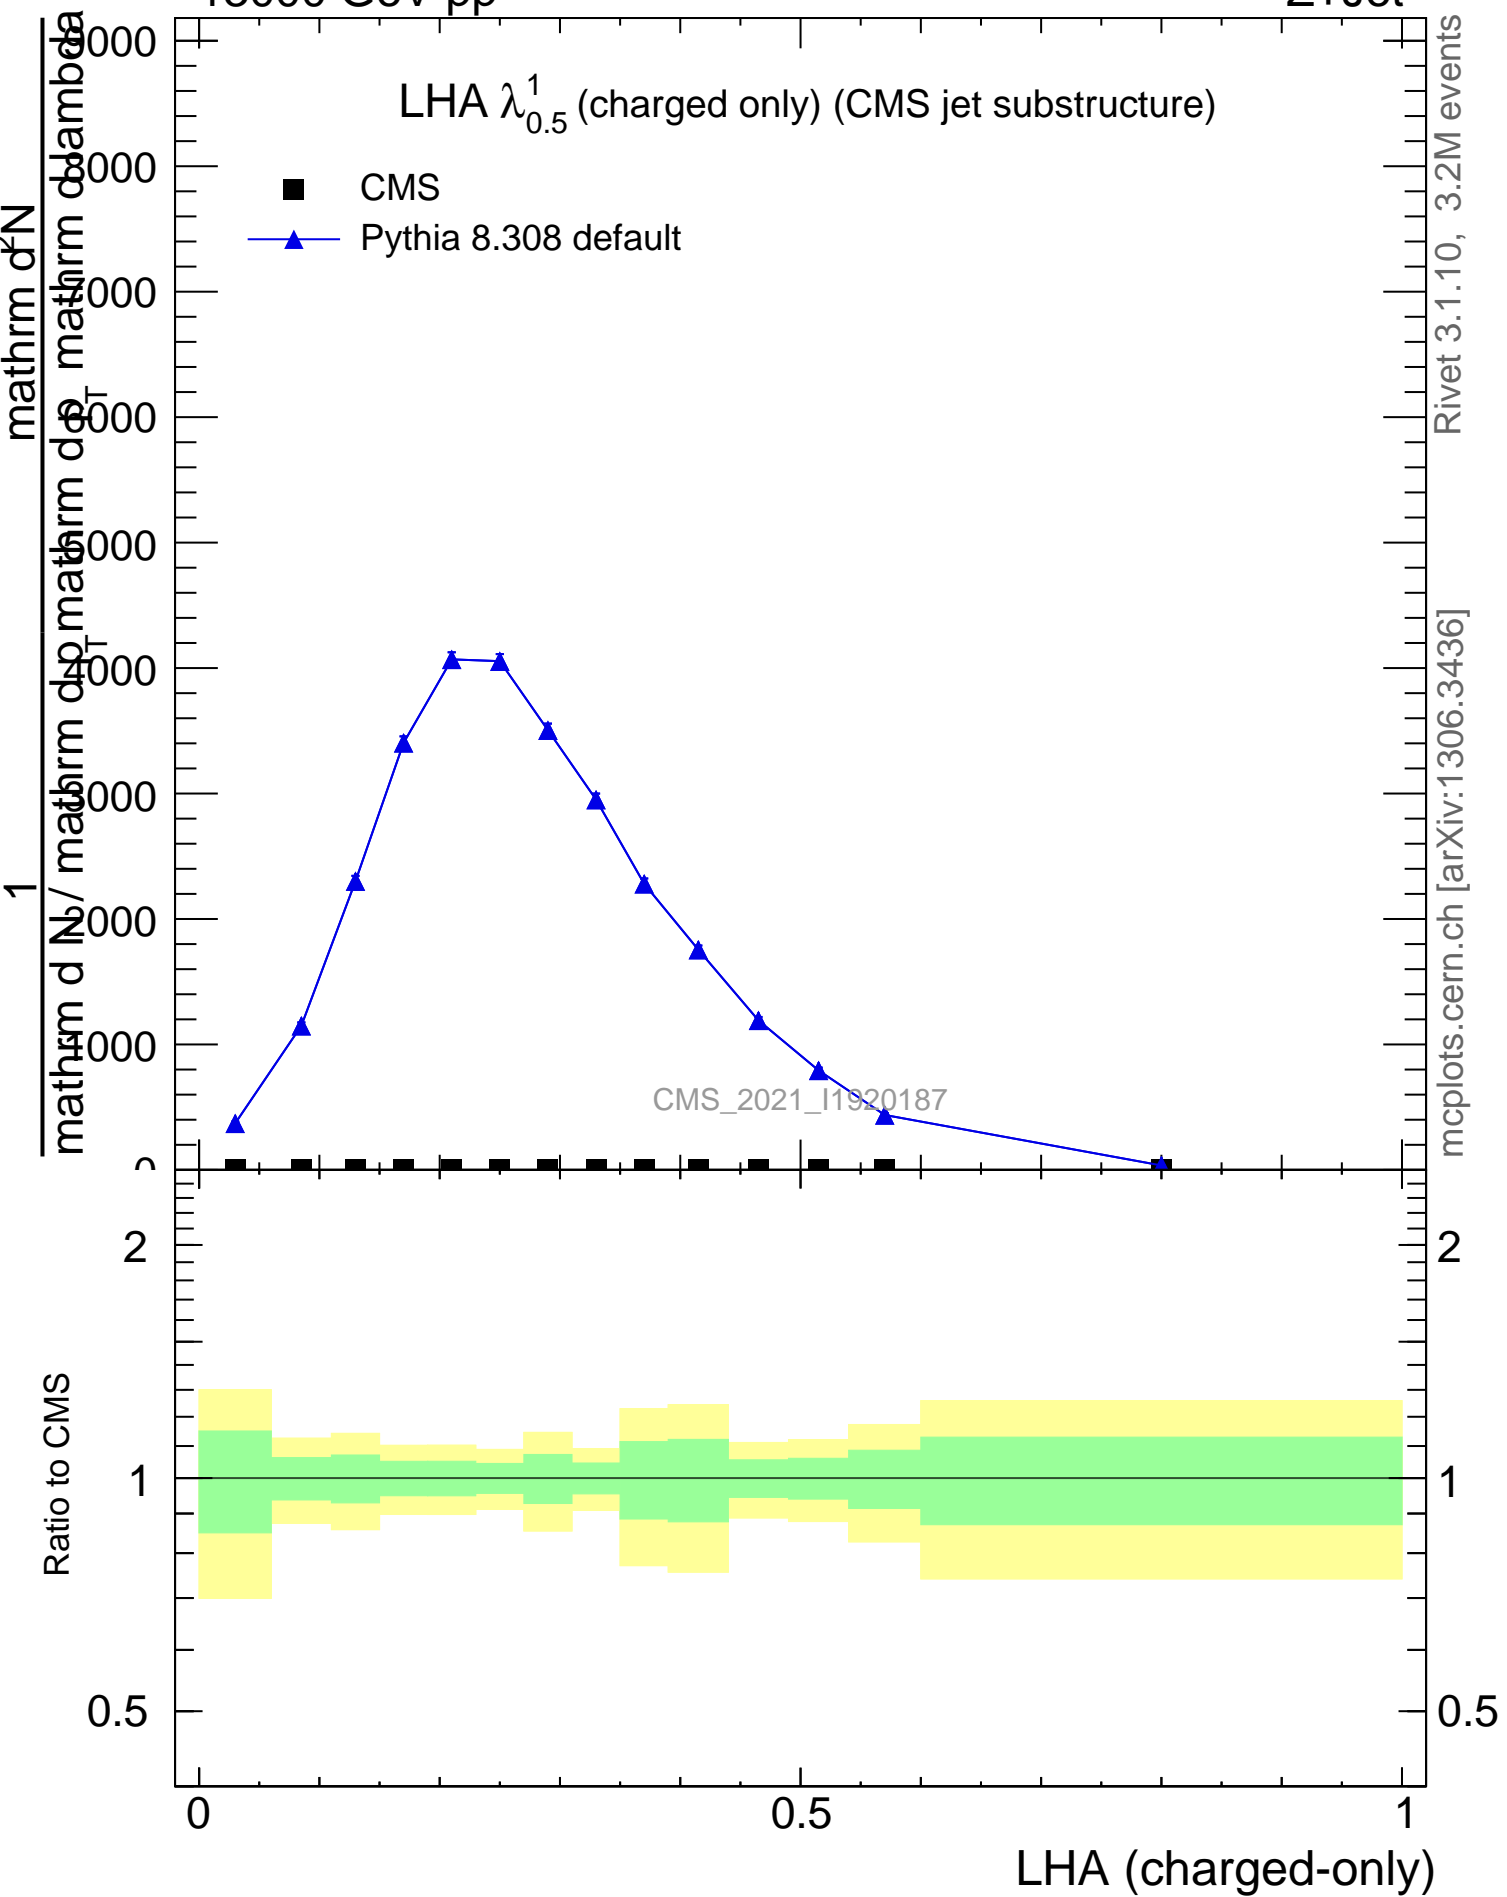

LHA $\lambda_{0.5}^1$ (charged only) (CMS jet substructure)

- CMS
- ▲ Pythia 8.308 default

Rivet 3.1.10, 3.2M events
mcplots.cern.ch [arXiv:1306.3436]