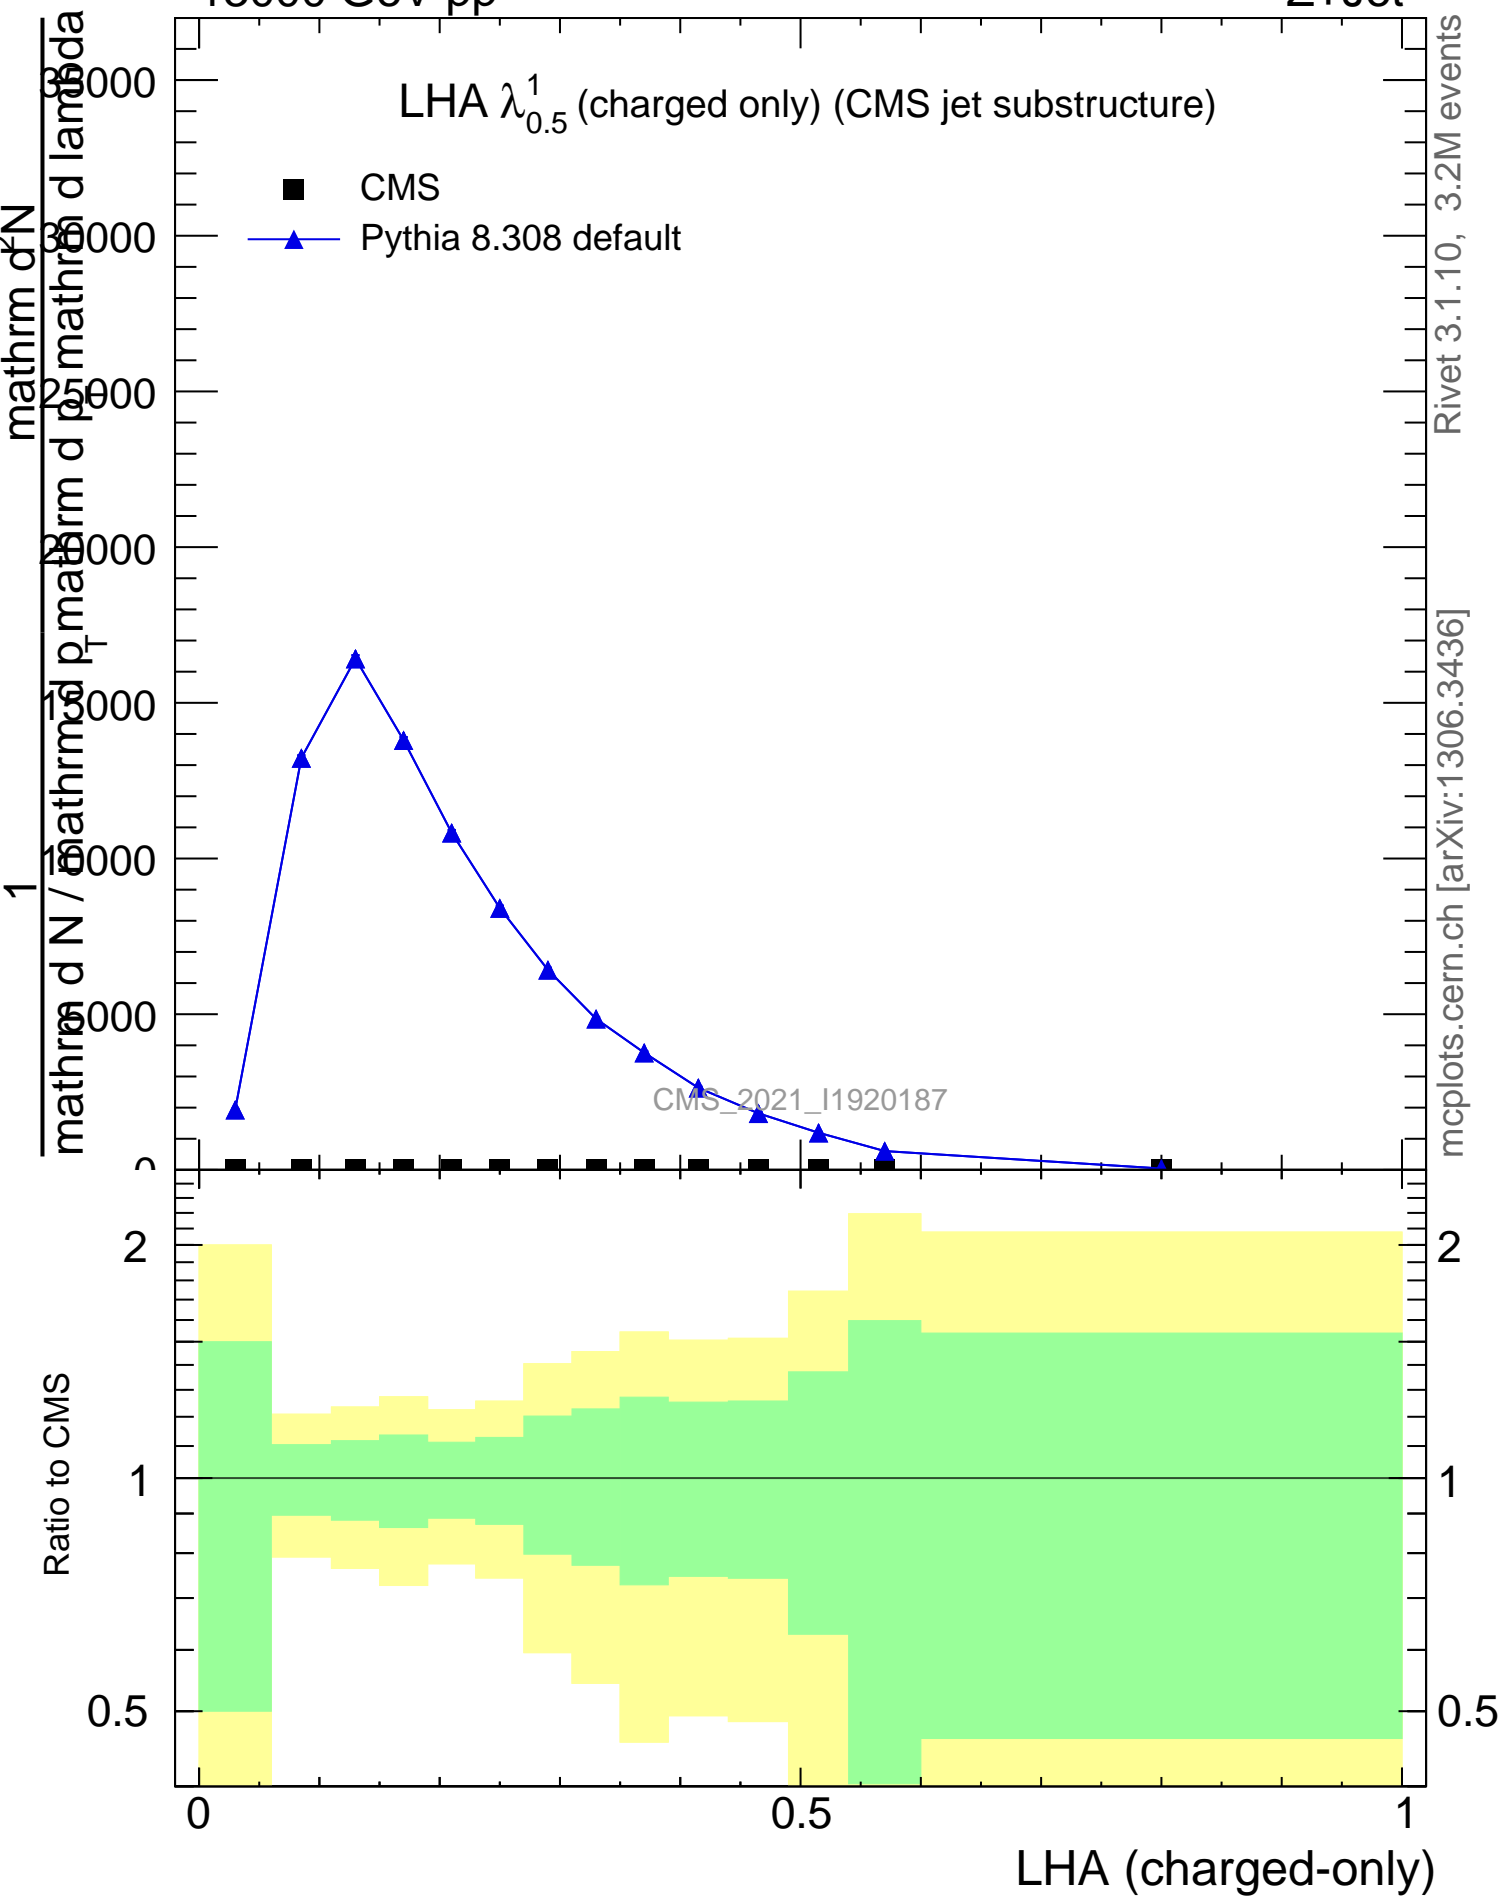

LHA $\lambda_{0.5}^1$ (charged only) (CMS jet substructure)

- CMS
- ▲ Pythia 8.308 default

Rivet 3.1.10, 3.2M events
mcplots.cern.ch [arXiv:1306.3436]