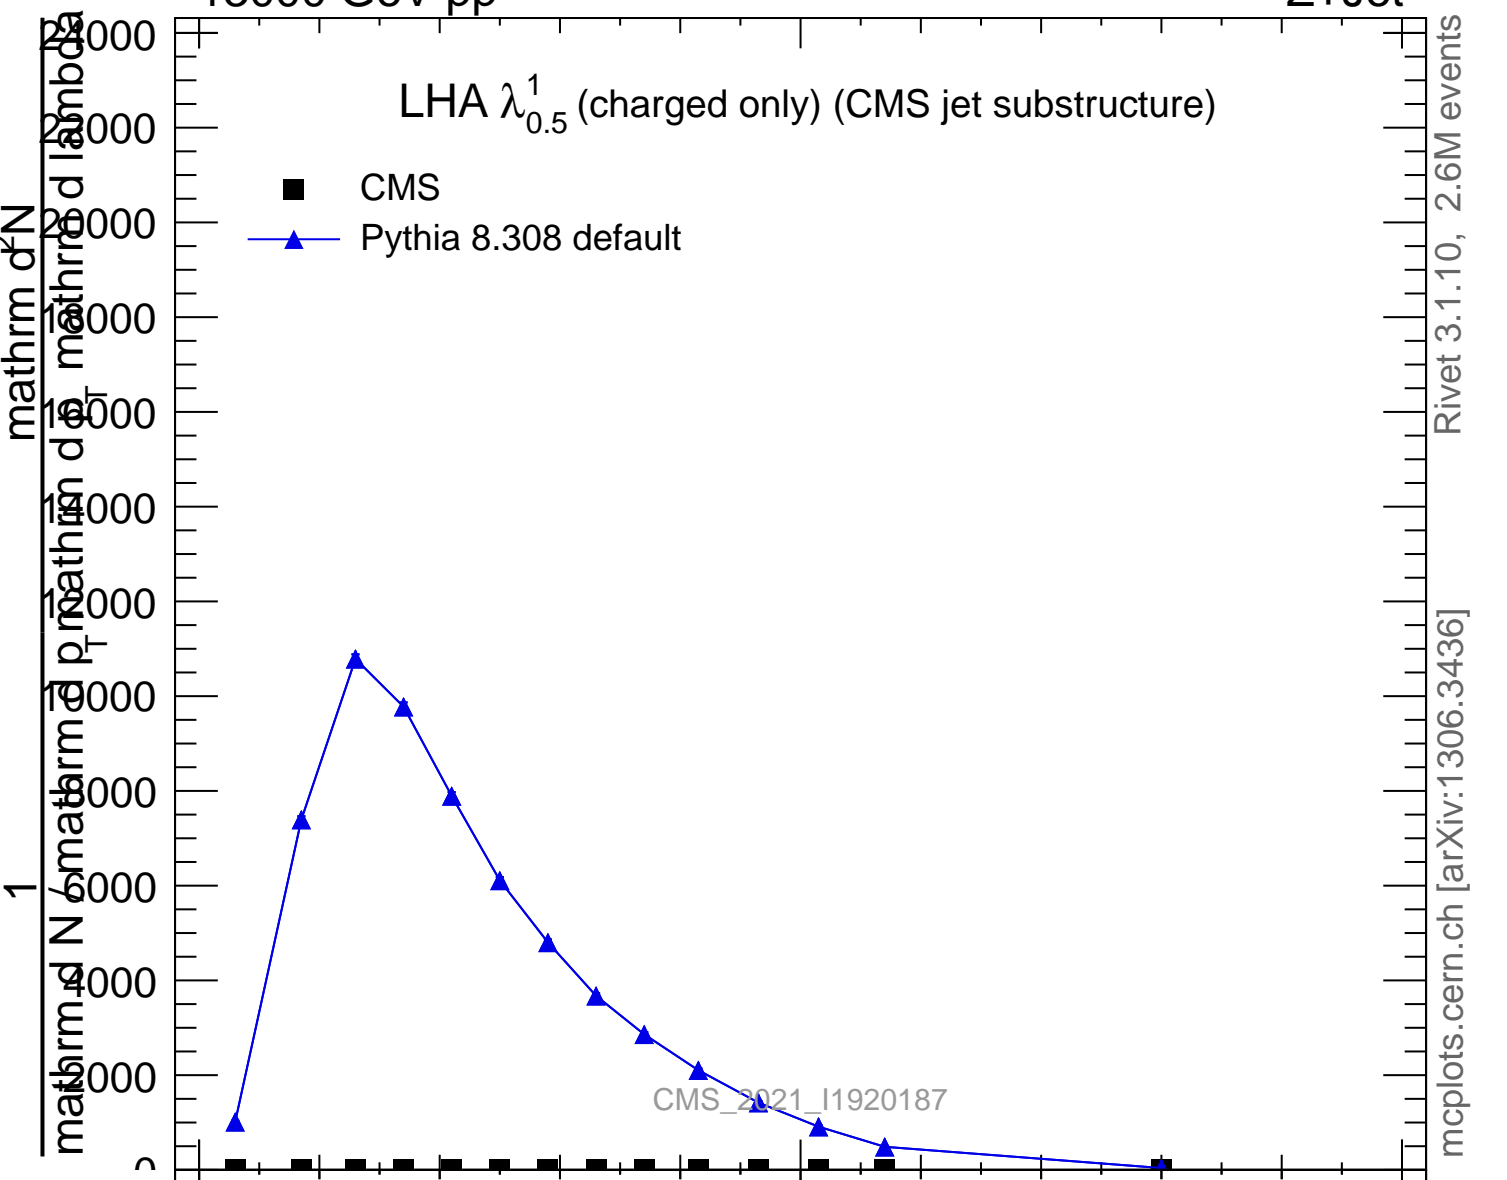

LHA  $\lambda_{0.5}^1$  (charged only) (CMS jet substructure)

- CMS
- ▲ Pythia 8.308 default

CMS\_2021\_11920187