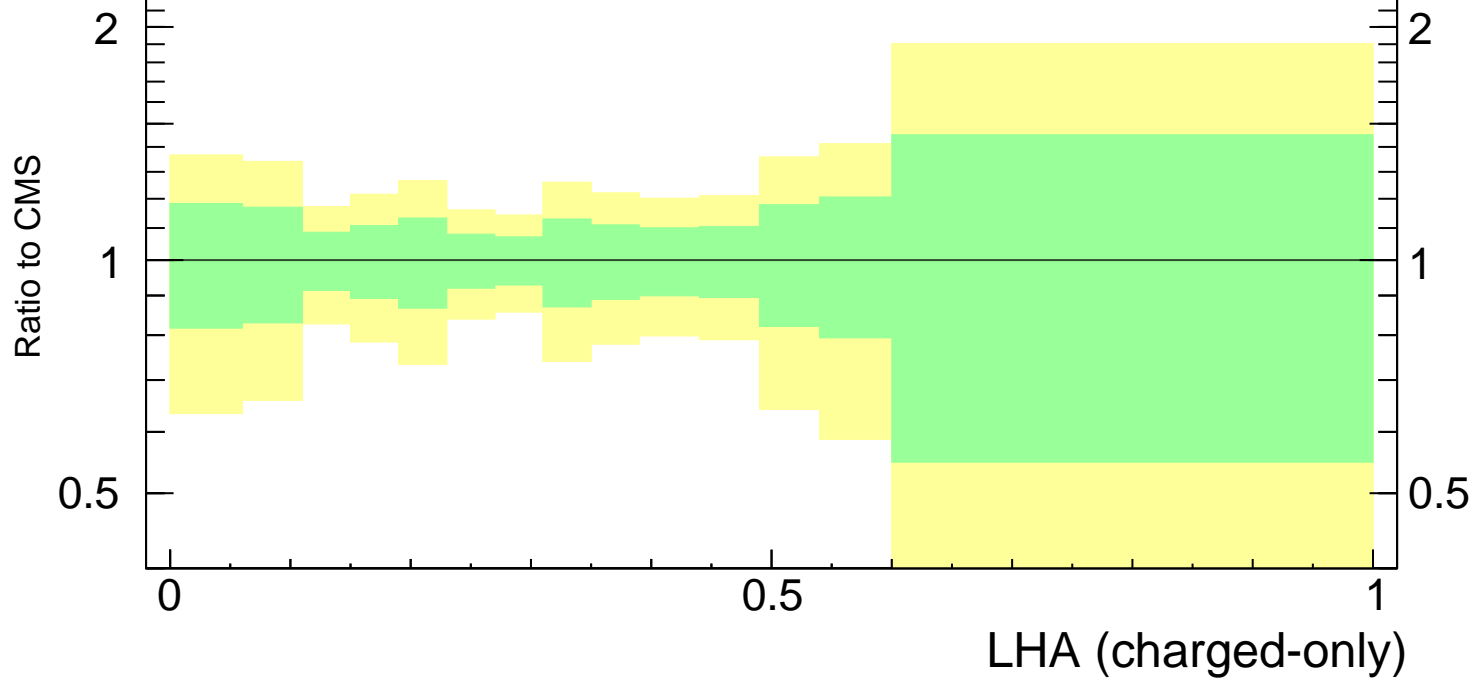

LHA  $\lambda_{0.5}^1$  (charged only) (CMS jet substructure)

- CMS
- ▲ Pythia 8.308 default

Rivet 3.1.10, 3.2M events  
mcplots.cern.ch [arXiv:1306.3436]