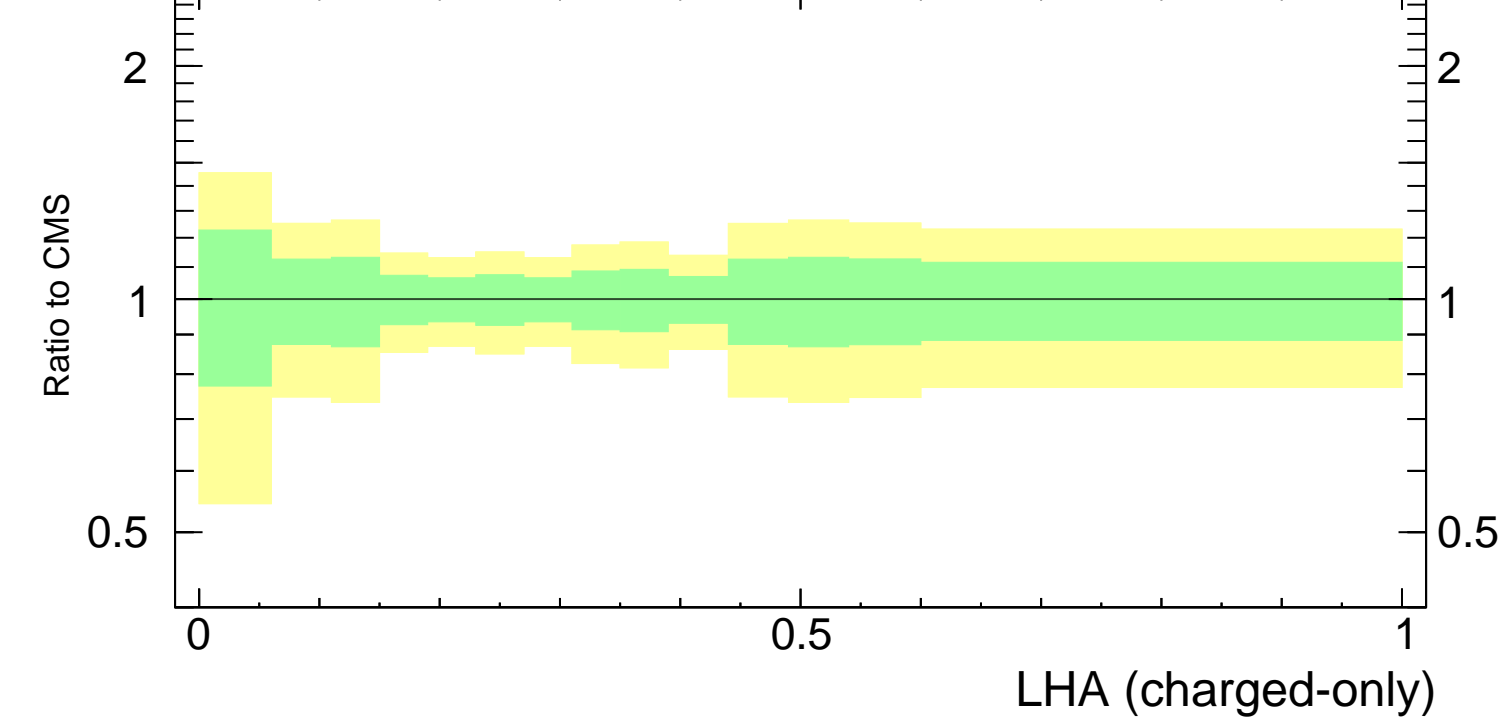

LHA $\lambda_{0.5}^1$ (charged only) (CMS jet substructure)

- CMS
- ▲ Pythia 8.308 default

Rivet 3.1.10, 3.6M events
mcplots.cern.ch [arXiv:1306.3436]