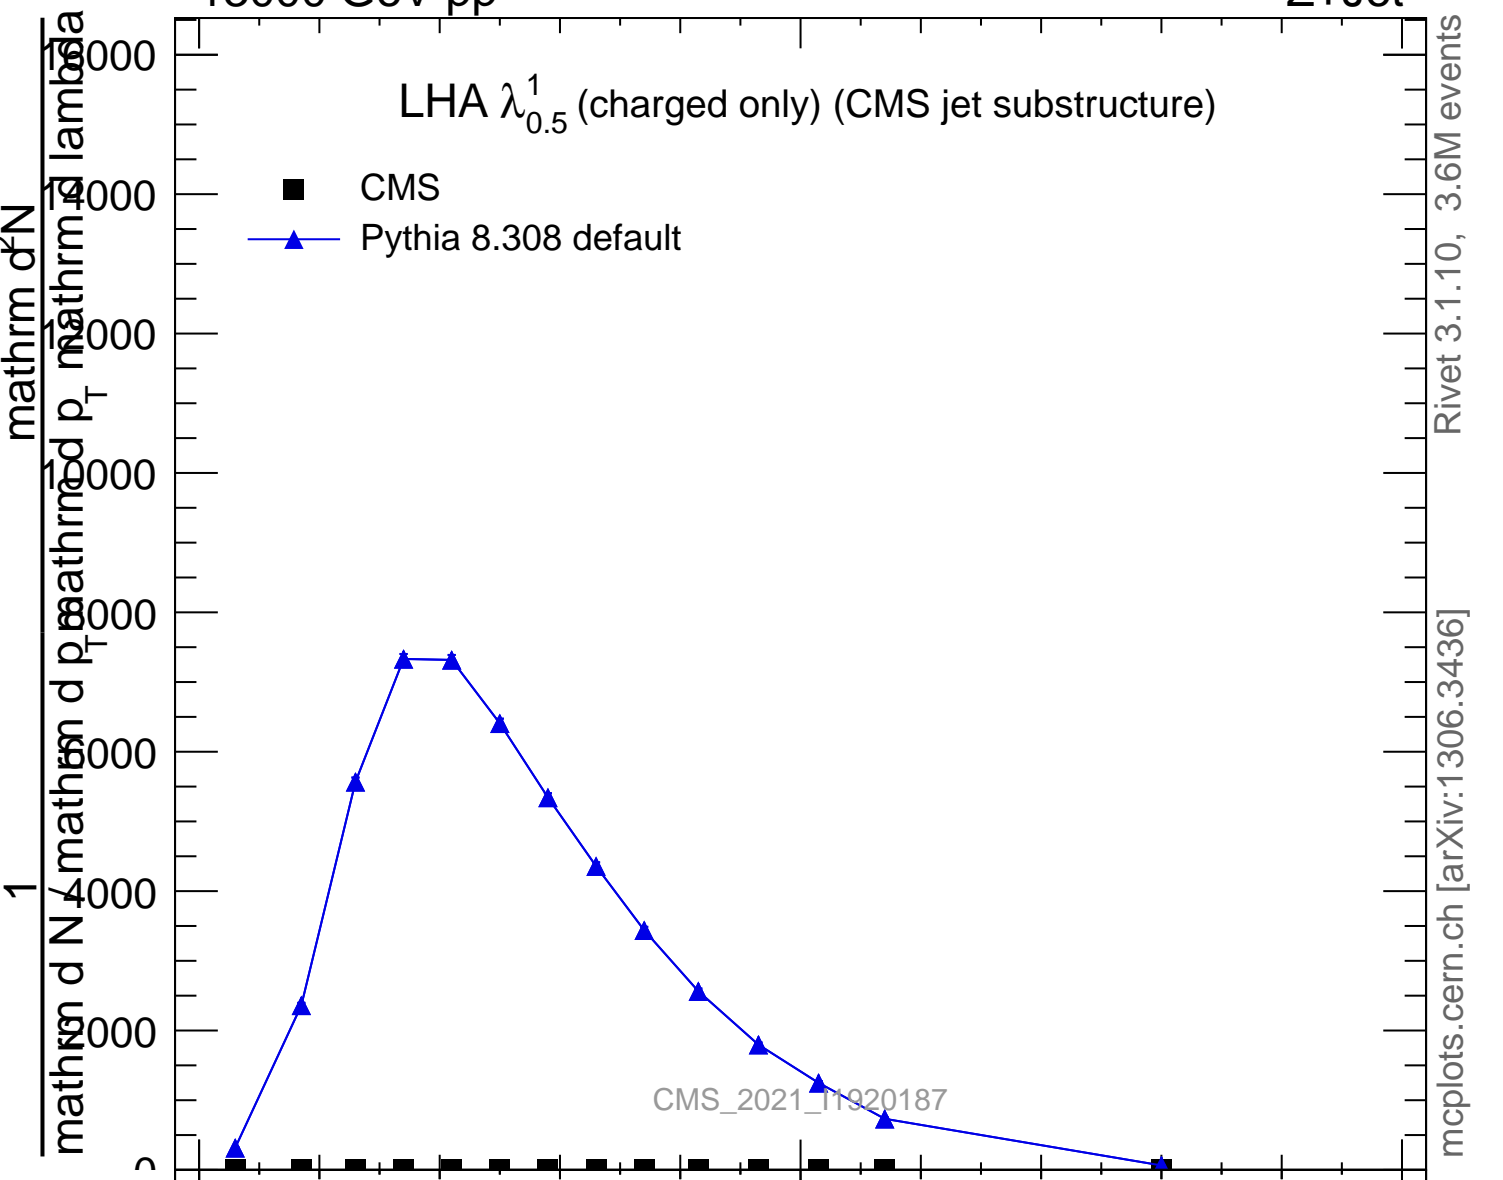

LHA $\lambda_{0.5}^1$ (charged only) (CMS jet substructure)

- CMS
- ▲ Pythia 8.308 default

Rivet 3.1.10, 3.6M events
mcplots.cern.ch [arXiv:1306.3436]