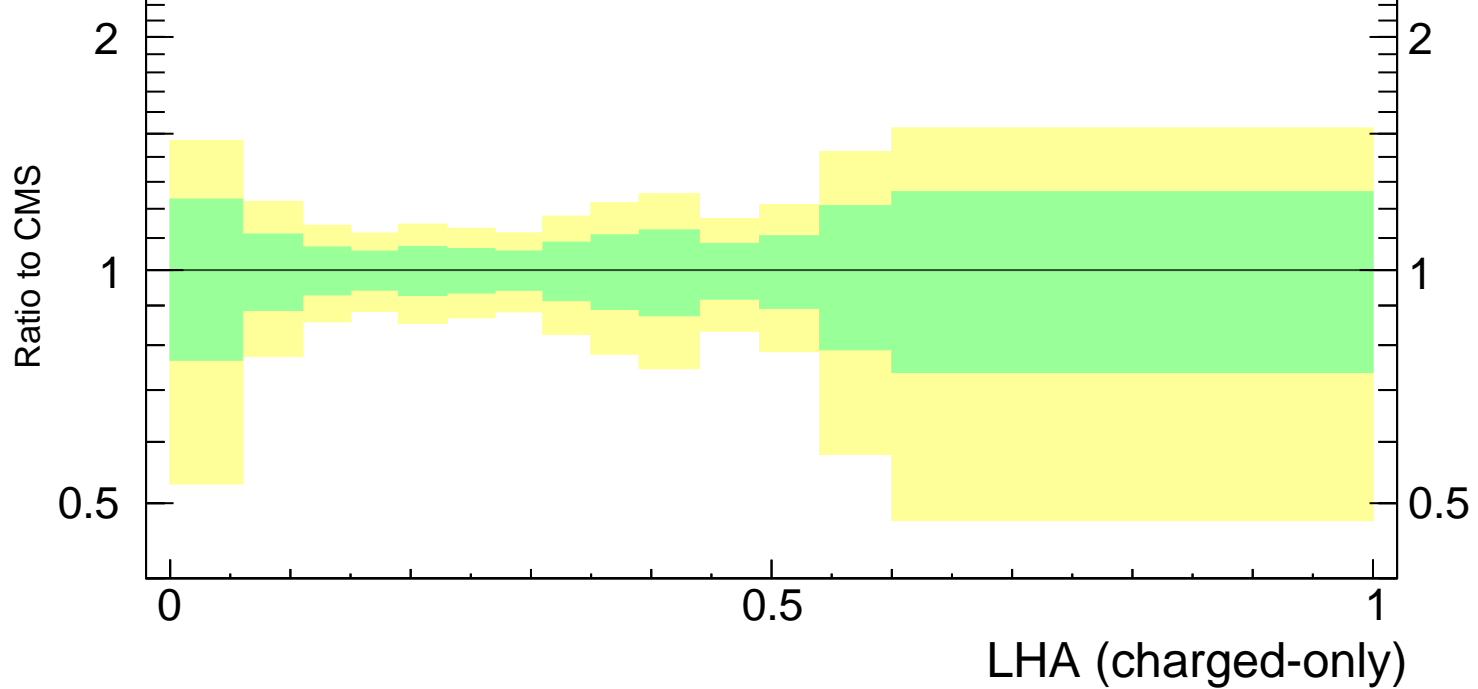

LHA $\lambda_{0.5}^1$ (charged only) (CMS jet substructure)

- CMS
- ▲ Pythia 8.308 default
- Pythia 8.308 tune-A14-CTEQL1
- - - Pythia 8.308 tune-A14-MSTW2008LO
- ⋯ Pythia 8.308 tune-A14-NNPDF2.3LO
- - Δ Pythia 8.308 tune-CUETP8S1

Rivet 3.1.10, ≥ 2.9M events
mcplots.cern.ch [arXiv:1306.3436]