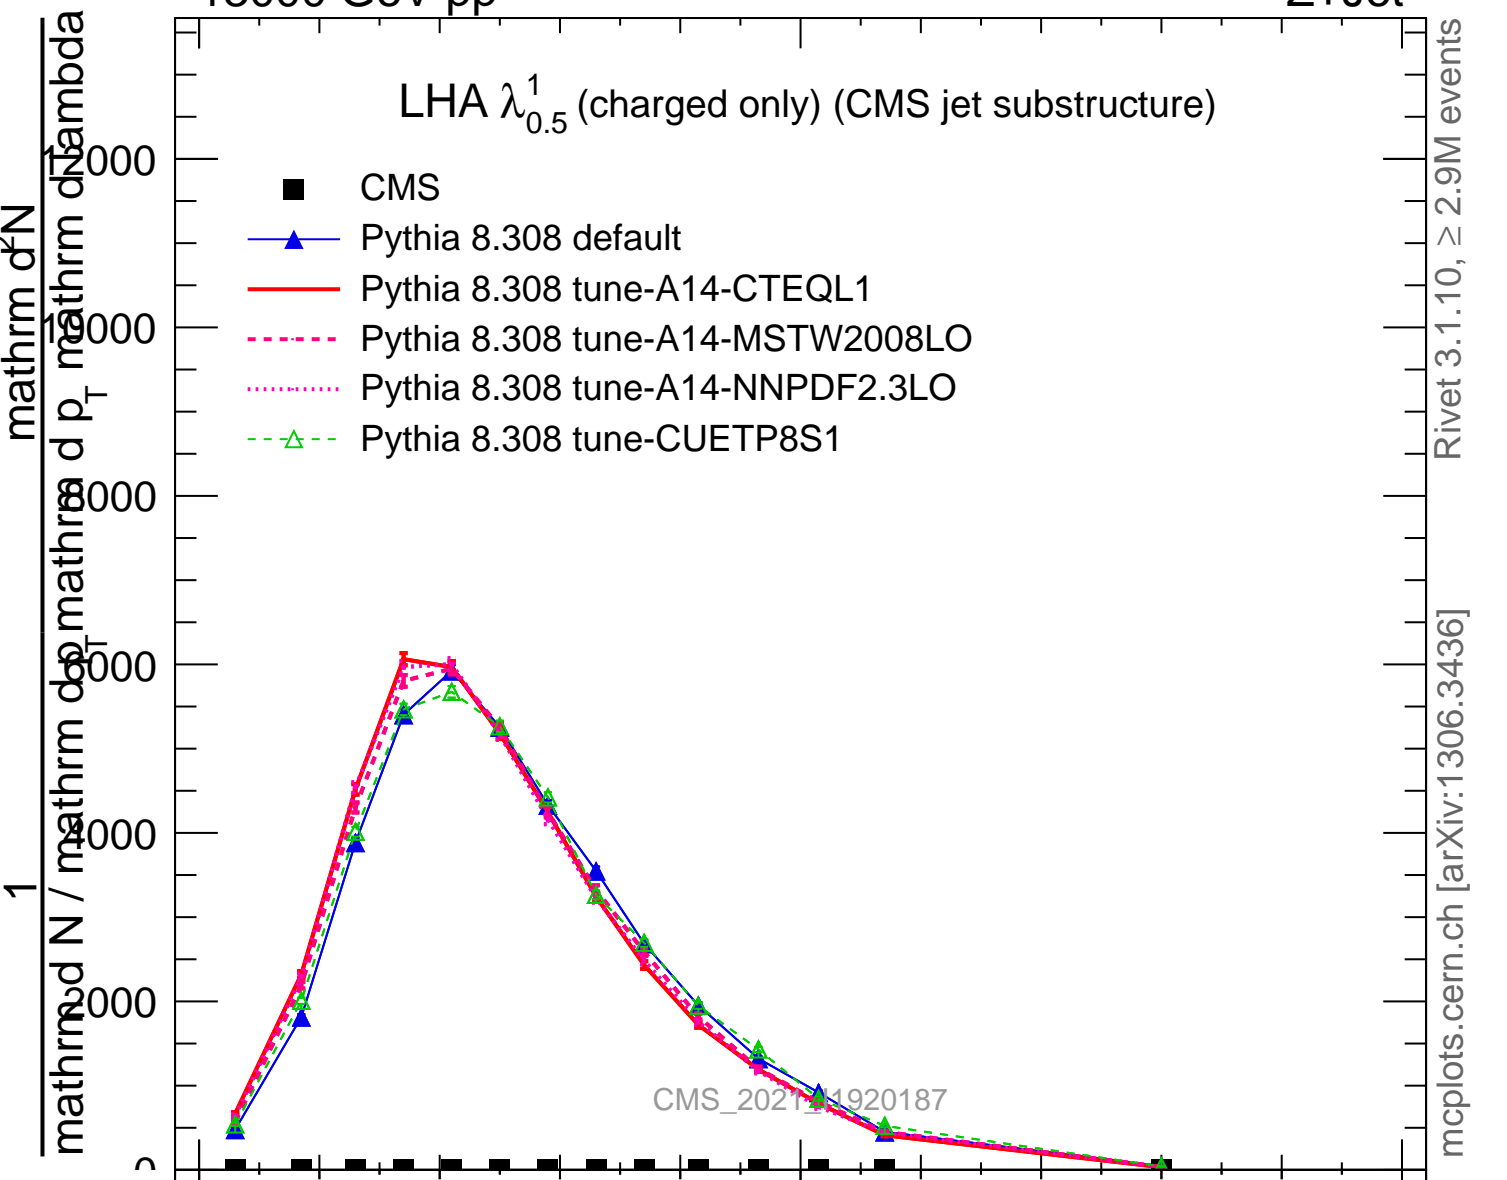

LHA $\lambda_{0.5}^1$ (charged only) (CMS jet substructure)

- CMS
- ▲ Pythia 8.308 default
- Pythia 8.308 tune-A14-CTEQL1
- - - Pythia 8.308 tune-A14-MSTW2008LO
- ⋯ Pythia 8.308 tune-A14-NNPDF2.3LO
- - Δ Pythia 8.308 tune-CUETP8S1

Rivet 3.1.10, ≥ 2.9M events
mcplots.cern.ch [arXiv:1306.3436]