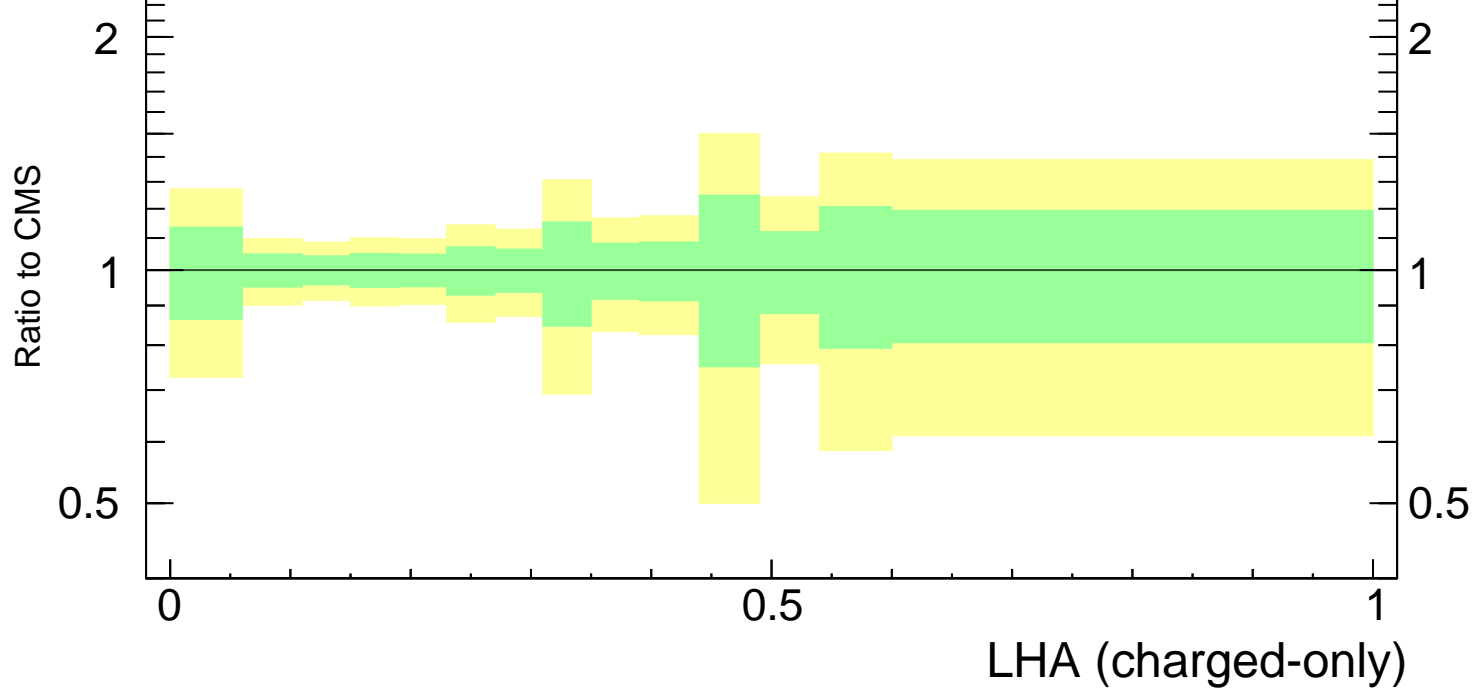

LHA  $\lambda_{0.5}^1$  (charged only) (CMS jet substructure)

- CMS
- ▲ Pythia 8.308 default
- Pythia 8.308 tune-A14-CTEQL1
- - - Pythia 8.308 tune-A14-MSTW2008LO
- ⋯ Pythia 8.308 tune-A14-NNPDF2.3LO
- - Δ Pythia 8.308 tune-CUETP8S1

Rivet 3.1.10, ≥ 2.7M events

mcplots.cern.ch [arXiv:1306.3436]