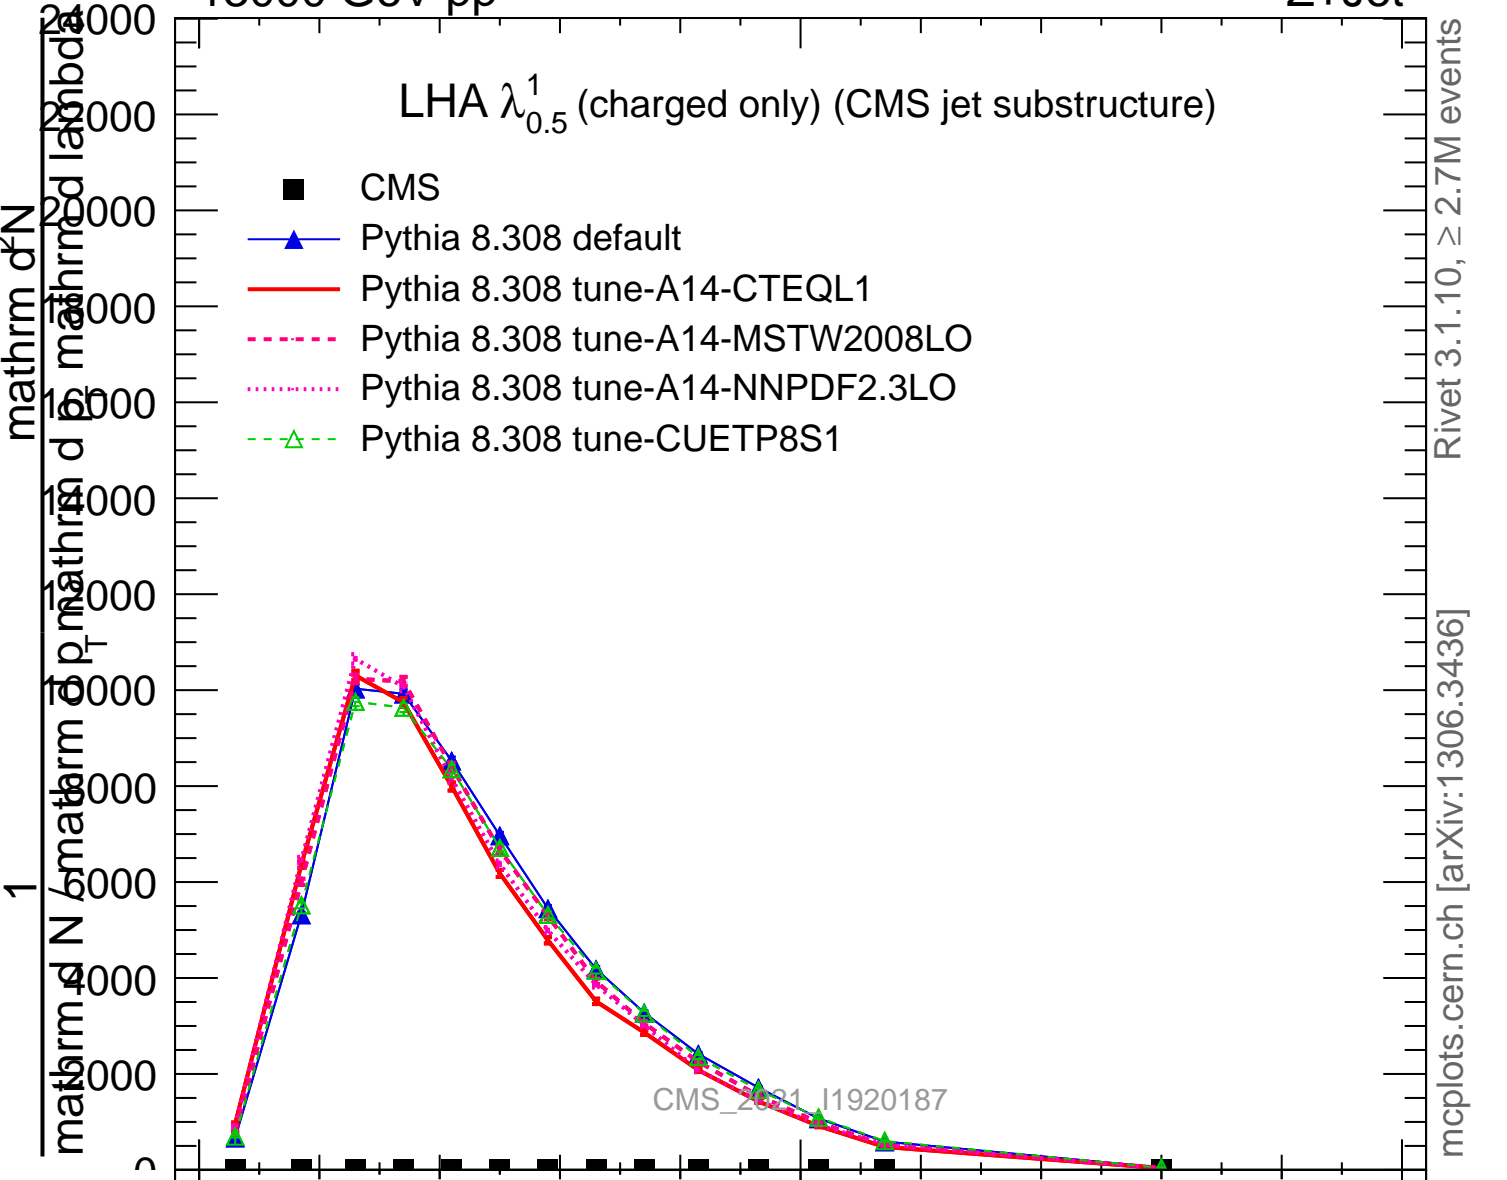

LHA  $\lambda_{0.5}^1$  (charged only) (CMS jet substructure)

- CMS
- ▲ Pythia 8.308 default
- Pythia 8.308 tune-A14-CTEQL1
- - - Pythia 8.308 tune-A14-MSTW2008LO
- ⋯ Pythia 8.308 tune-A14-NNPDF2.3LO
- - Δ Pythia 8.308 tune-CUETP8S1

Rivet 3.1.10, ≥ 2.7M events

mcplots.cern.ch [arXiv:1306.3436]