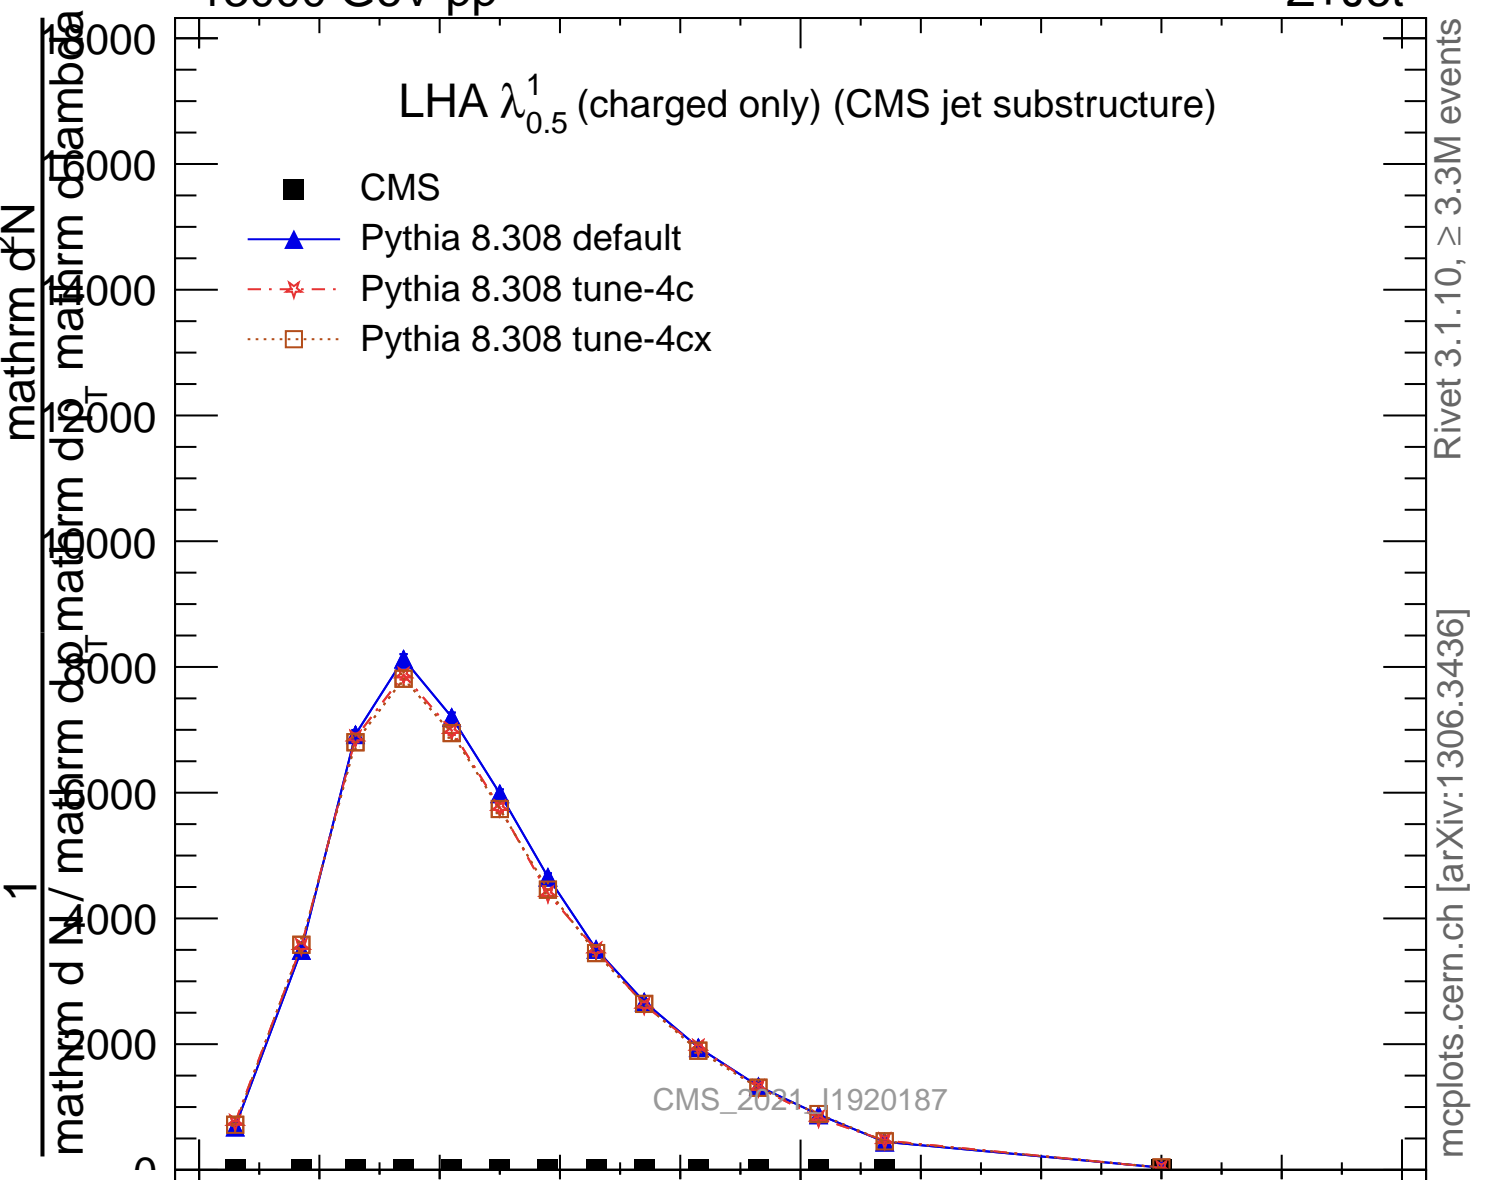

LHA $\lambda_{0.5}^1$ (charged only) (CMS jet substructure)

- CMS
- ▲ Pythia 8.308 default
- ★ Pythia 8.308 tune-4c
- Pythia 8.308 tune-4cx

CMS_2021_11920187

mcplots.cern.ch [arXiv:1306.3436]

Rivet 3.1.10, ≥ 3.3M events