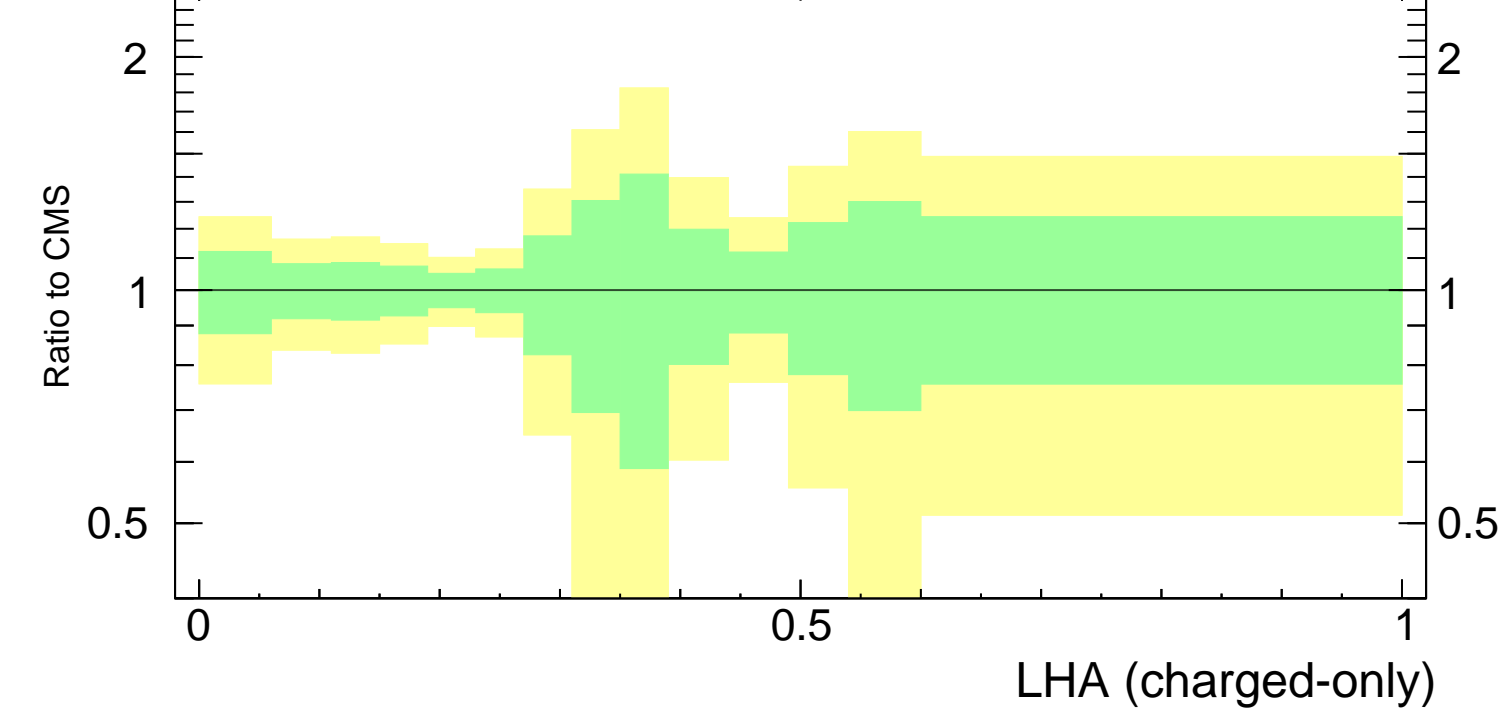

LHA $\lambda_{0.5}^1$ (charged only) (CMS jet substructure)

- CMS
- ▲ Pythia 8.308 default
- ★ Pythia 8.308 tune-4c
- Pythia 8.308 tune-4cx

CMS_2021_11920187

mcplots.cern.ch [arXiv:1306.3436]

Rivet 3.1.10, ≥ 3.3M events