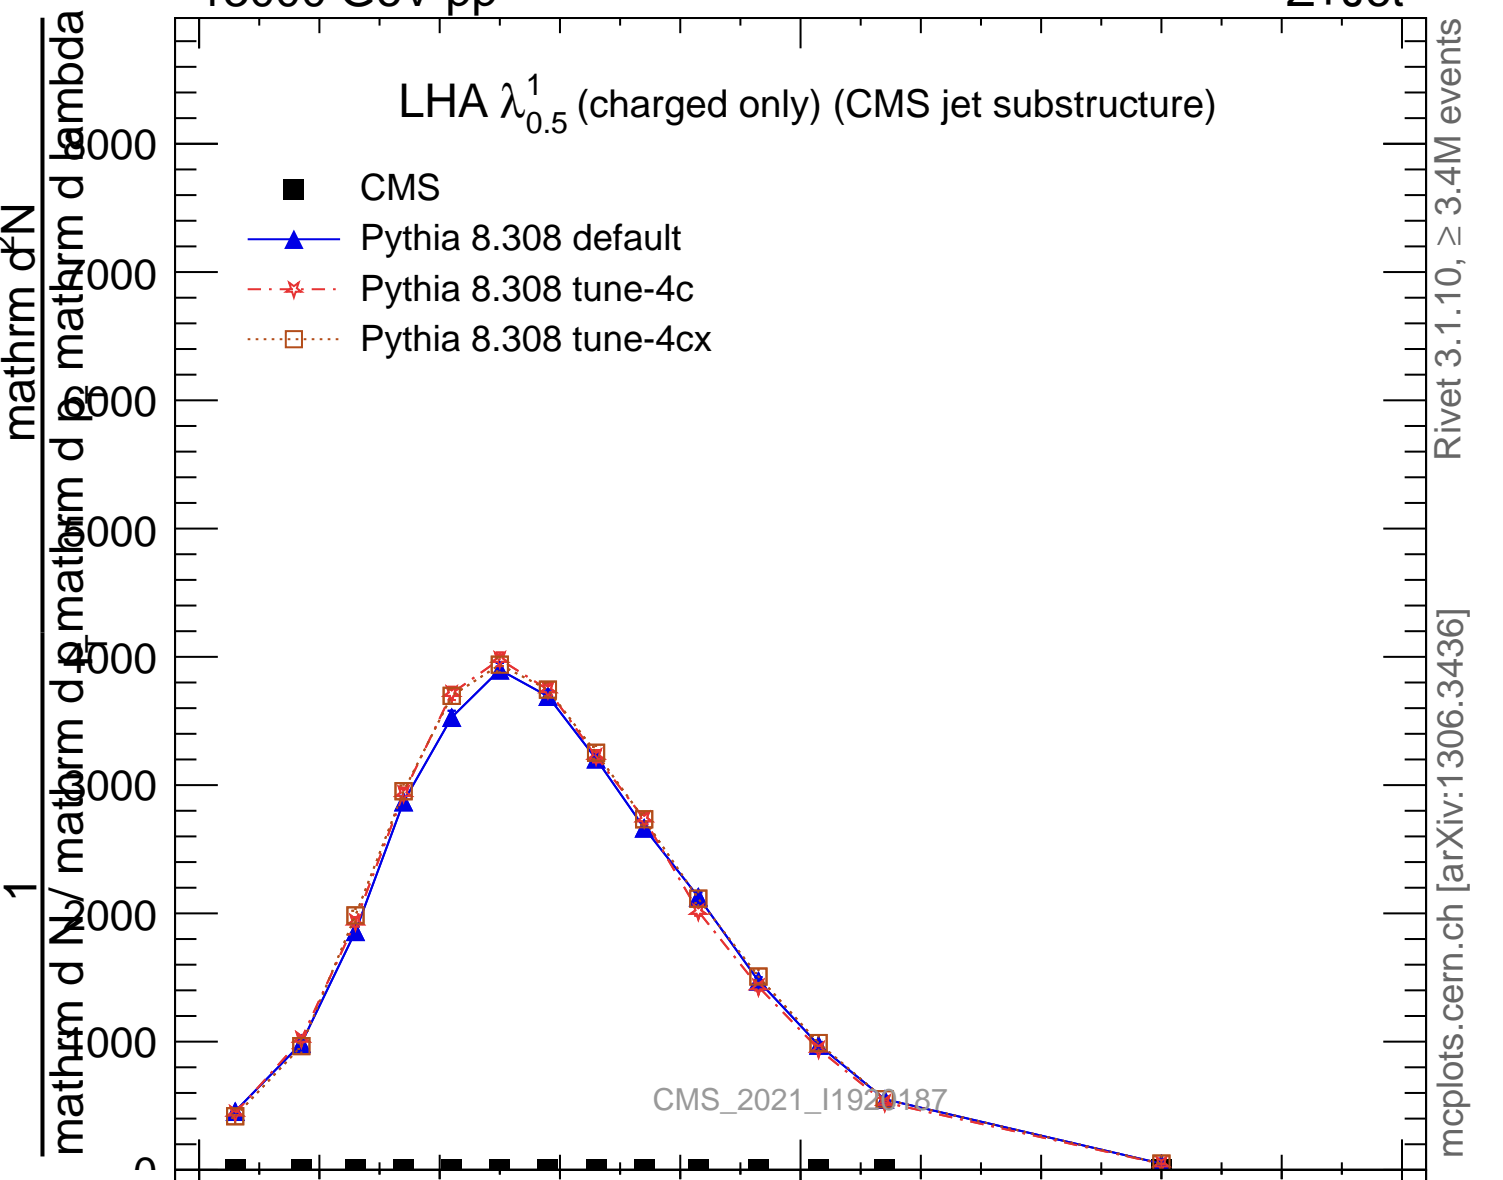

LHA $\lambda_{0.5}^1$ (charged only) (CMS jet substructure)

- CMS
- ▲ Pythia 8.308 default
- ✱ Pythia 8.308 tune-4c
- Pythia 8.308 tune-4cx

Rivet 3.1.10, ≥ 3.4M events
mcplots.cern.ch [arXiv:1306.3436]