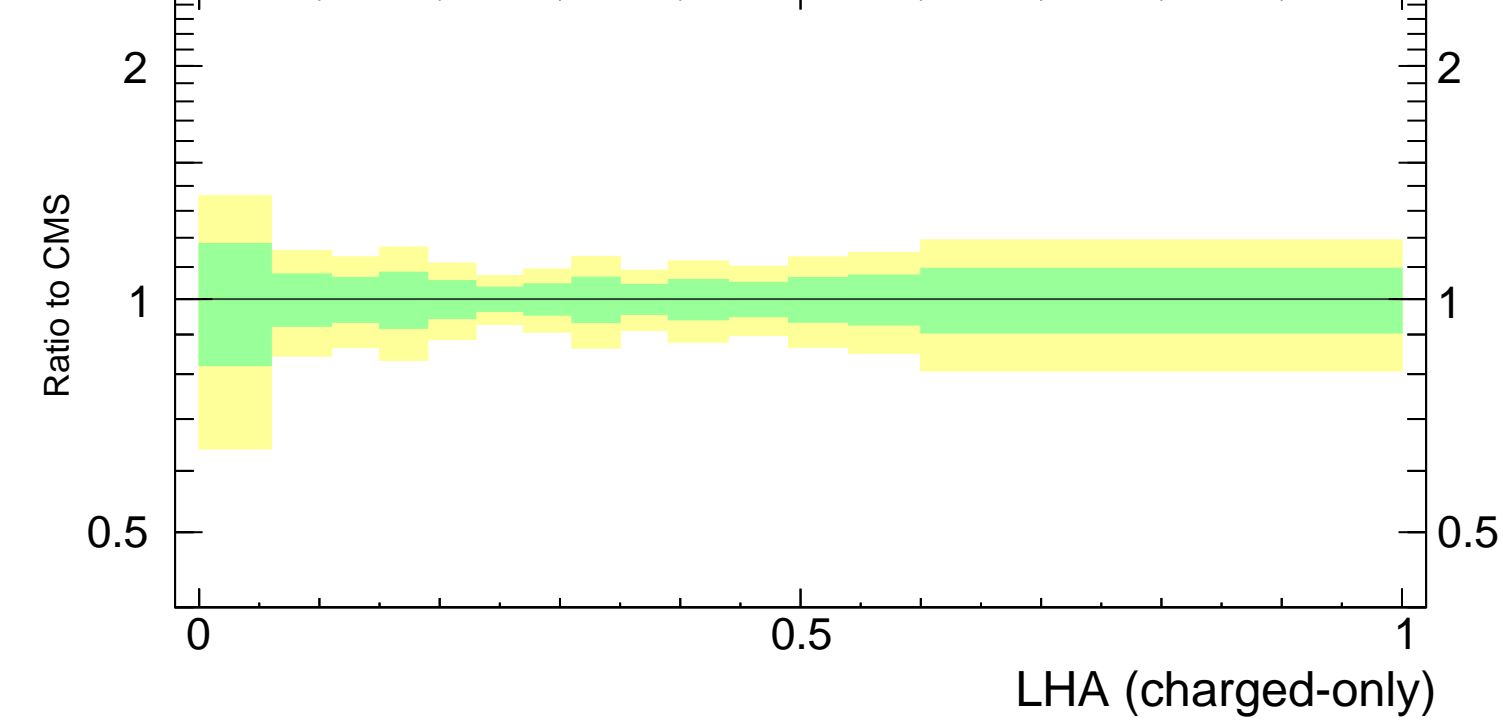

LHA $\lambda_{0.5}^1$ (charged only) (CMS jet substructure)

- CMS
- ▲ Pythia 8.308 default
- ✱ Pythia 8.308 tune-4c
- Pythia 8.308 tune-4cx

Rivet 3.1.10, ≥ 3.4M events
mcplots.cern.ch [arXiv:1306.3436]