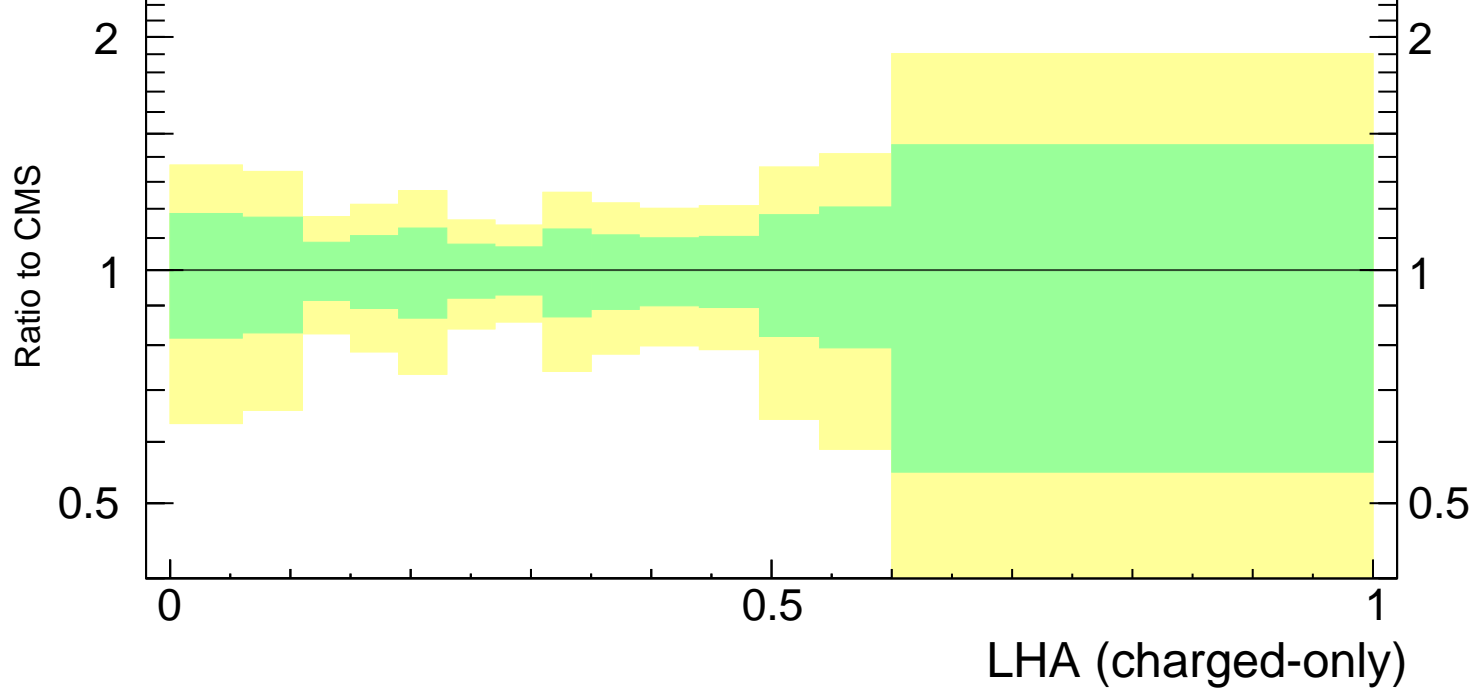

LHA $\lambda_{0.5}^1$ (charged only) (CMS jet substructure)

- CMS
- ▲ Pythia 8.308 default
- ★ Pythia 8.308 tune-4c
- Pythia 8.308 tune-4cx

Rivet 3.1.10, ≥ 3.2M events
mcplots.cern.ch [arXiv:1306.3436]