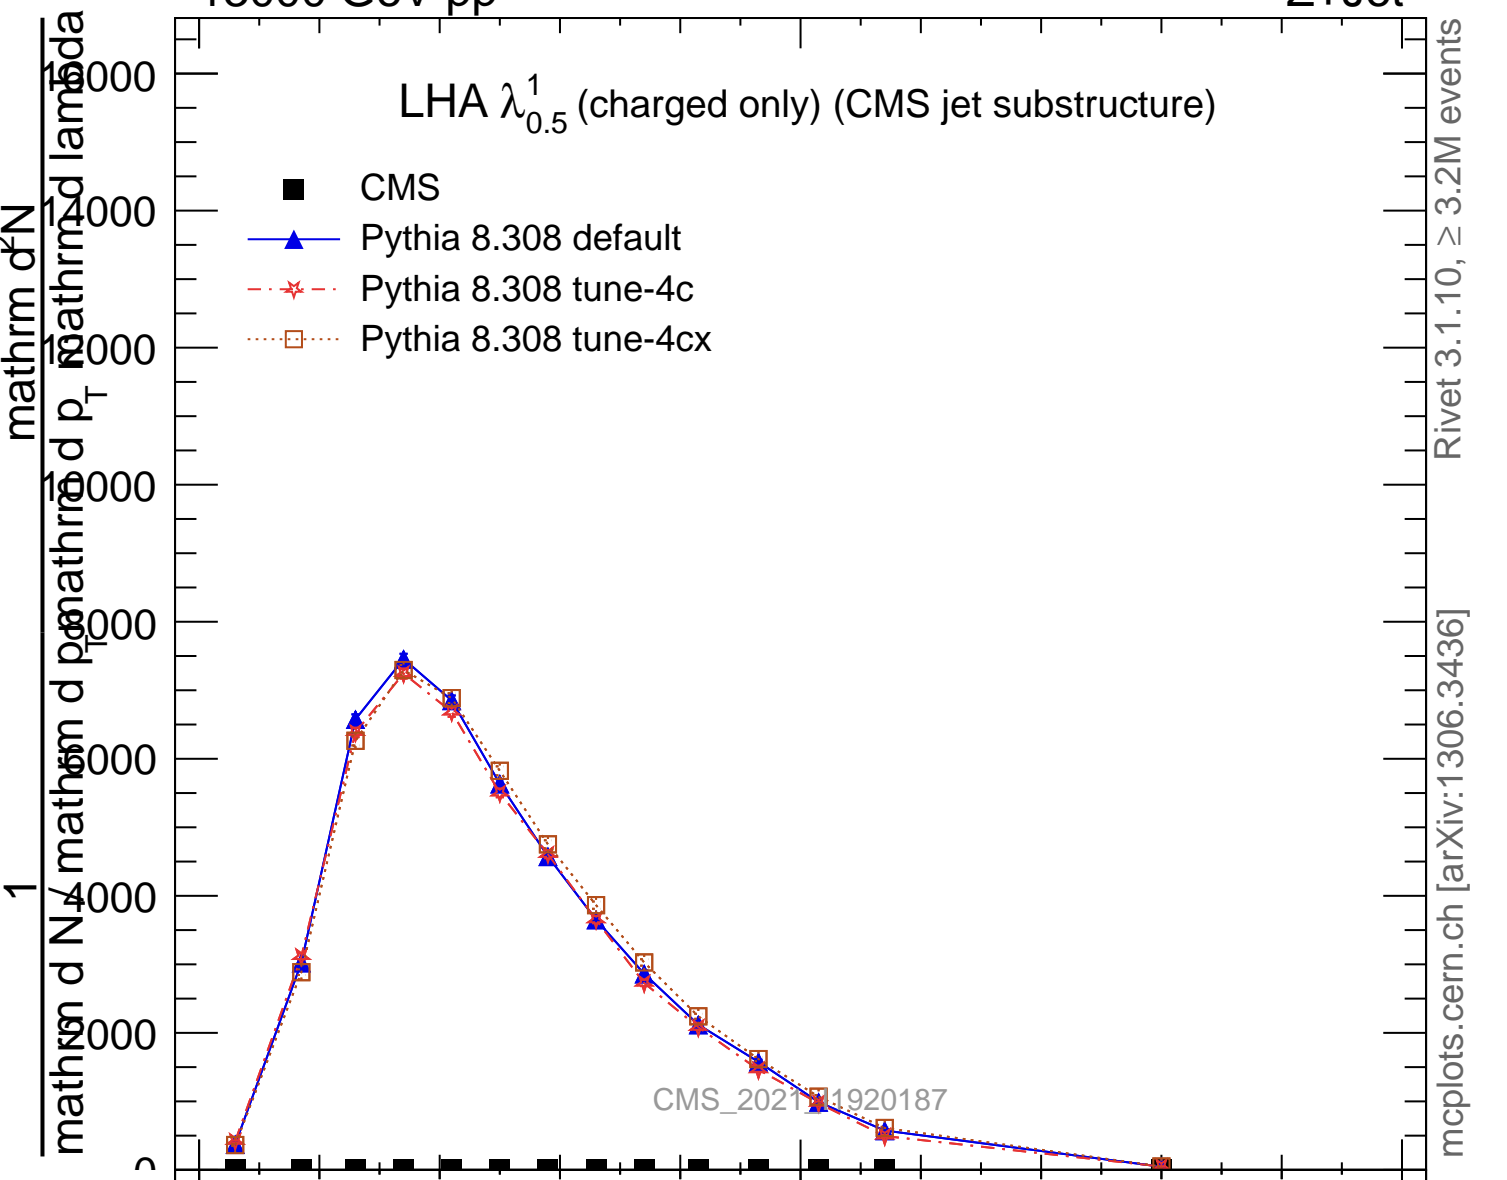

LHA $\lambda_{0.5}^1$ (charged only) (CMS jet substructure)

- CMS
- ▲ Pythia 8.308 default
- ★ Pythia 8.308 tune-4c
- Pythia 8.308 tune-4cx

Rivet 3.1.10, ≥ 3.2M events
mcplots.cern.ch [arXiv:1306.3436]