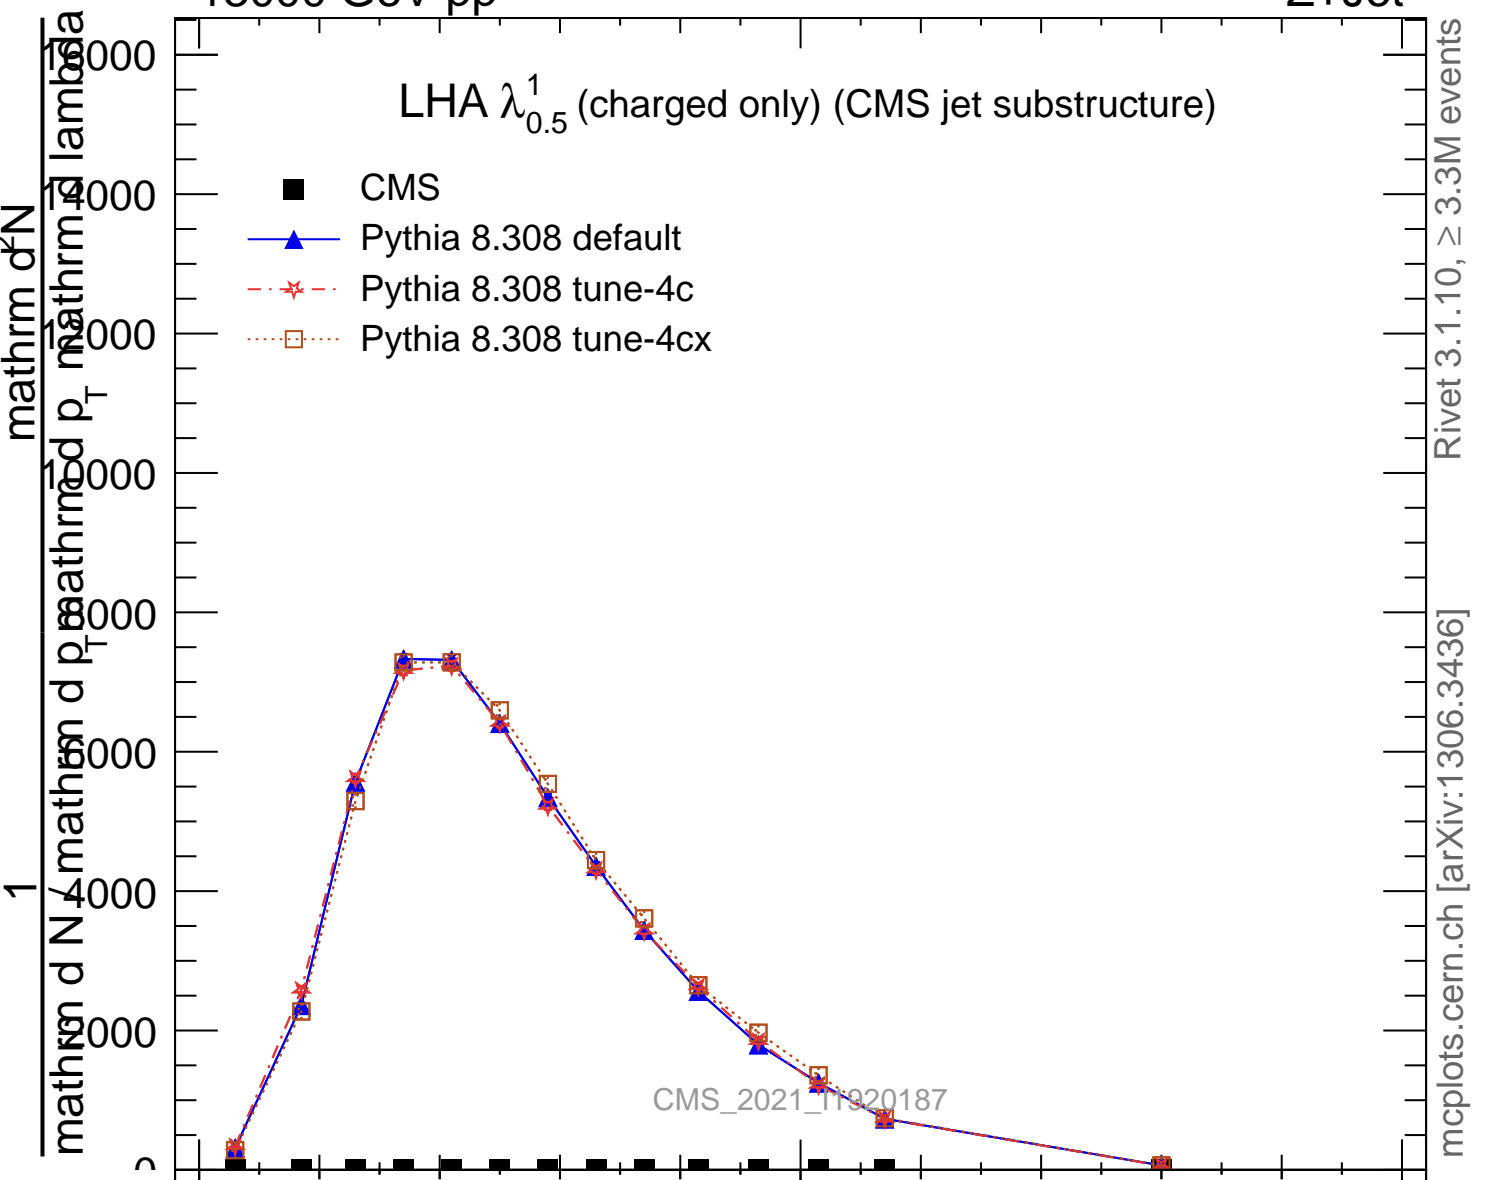

LHA $\lambda_{0.5}^1$ (charged only) (CMS jet substructure)

- CMS
- ▲ Pythia 8.308 default
- * Pythia 8.308 tune-4c
- Pythia 8.308 tune-4cx

Rivet 3.1.10, ≥ 3.3M events
mcplots.cern.ch [arXiv:1306.3436]