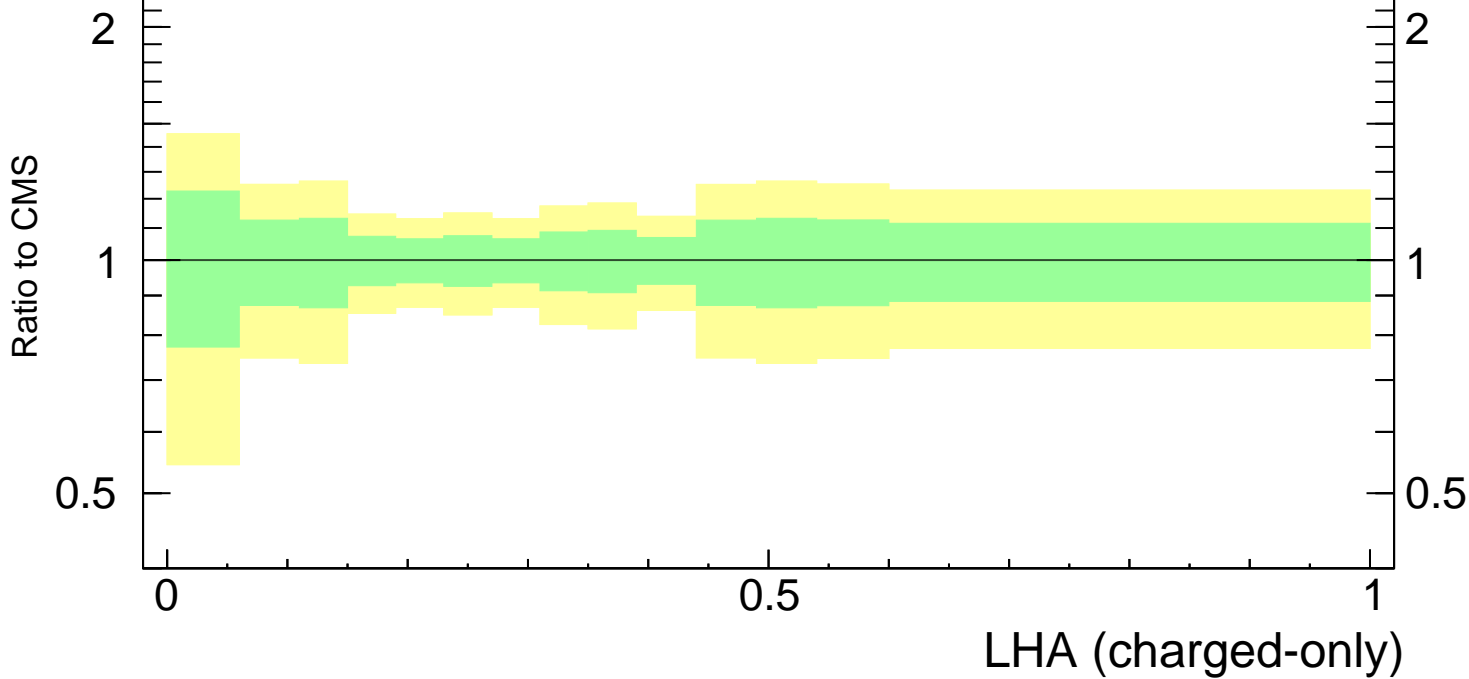

LHA $\lambda_{0.5}^1$ (charged only) (CMS jet substructure)

- CMS
- ▲ Pythia 8.308 default
- * Pythia 8.308 tune-4c
- Pythia 8.308 tune-4cx

Rivet 3.1.10, ≥ 3.3M events
mcplots.cern.ch [arXiv:1306.3436]