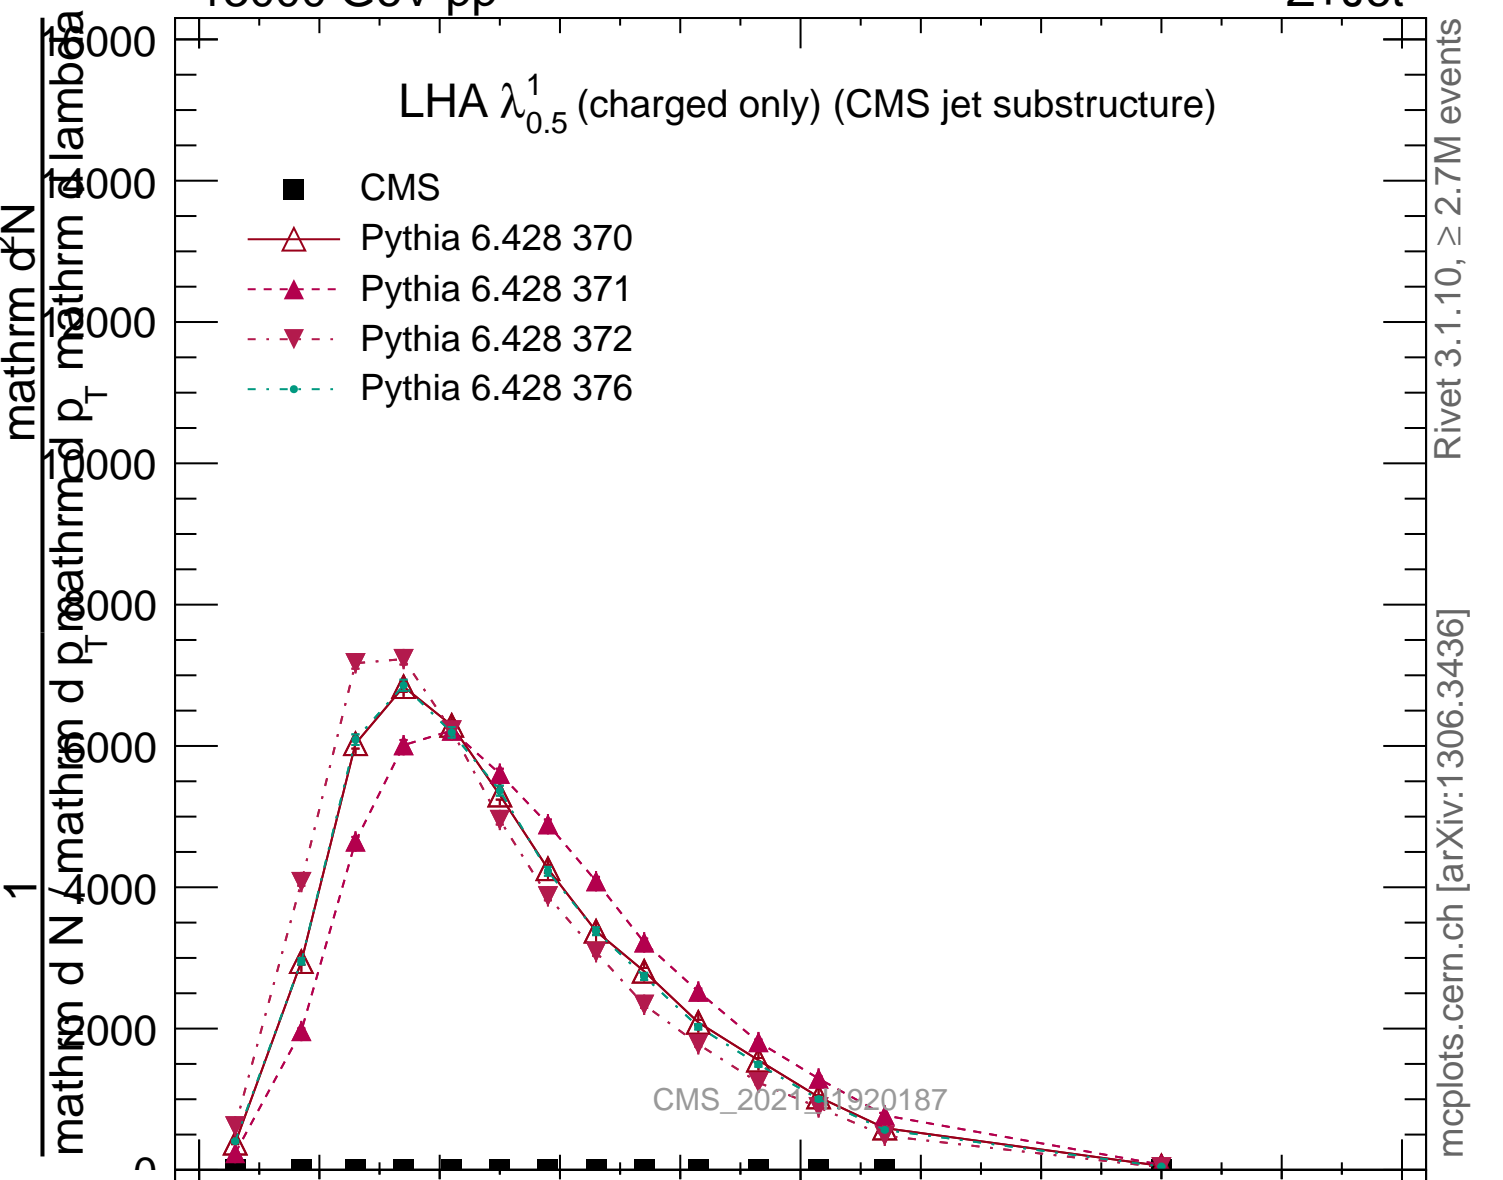

LHA $\lambda_{0.5}^1$ (charged only) (CMS jet substructure)

- CMS
- △— Pythia 6.428 370
- -▲- - Pythia 6.428 371
- -▼- - Pythia 6.428 372
- ···●··· Pythia 6.428 376

Rivet 3.1.10, ≥ 2.7M events
mcplots.cern.ch [arXiv:1306.3436]