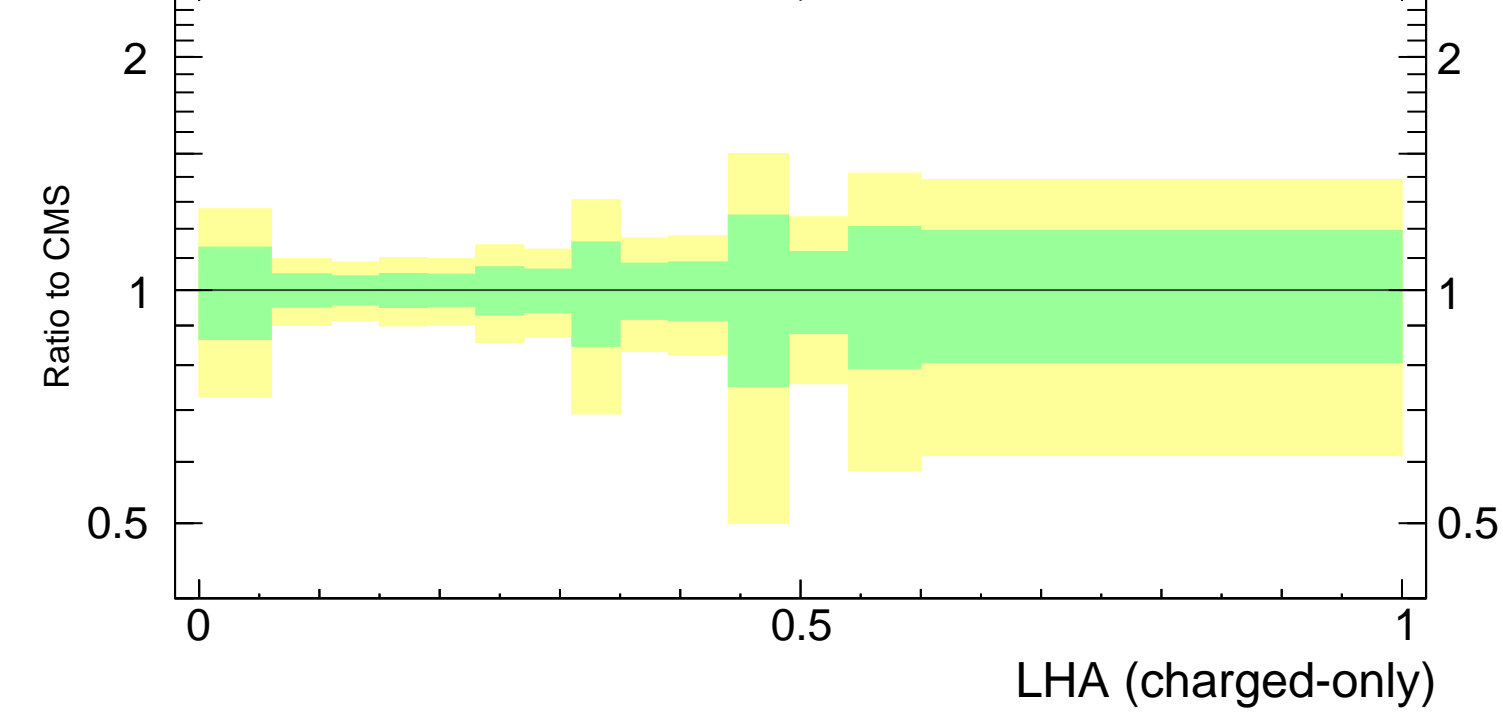

LHA  $\lambda_{0.5}^1$  (charged only) (CMS jet substructure)

- CMS
- △— Pythia 6.428 370
- - \* - - Pythia 6.428 378
- - \* - - Pythia 6.428 379

CMS\_2021\_11920187

Rivet 3.1.10, ≥ 2.3M events  
mcplots.cern.ch [arXiv:1306.3436]