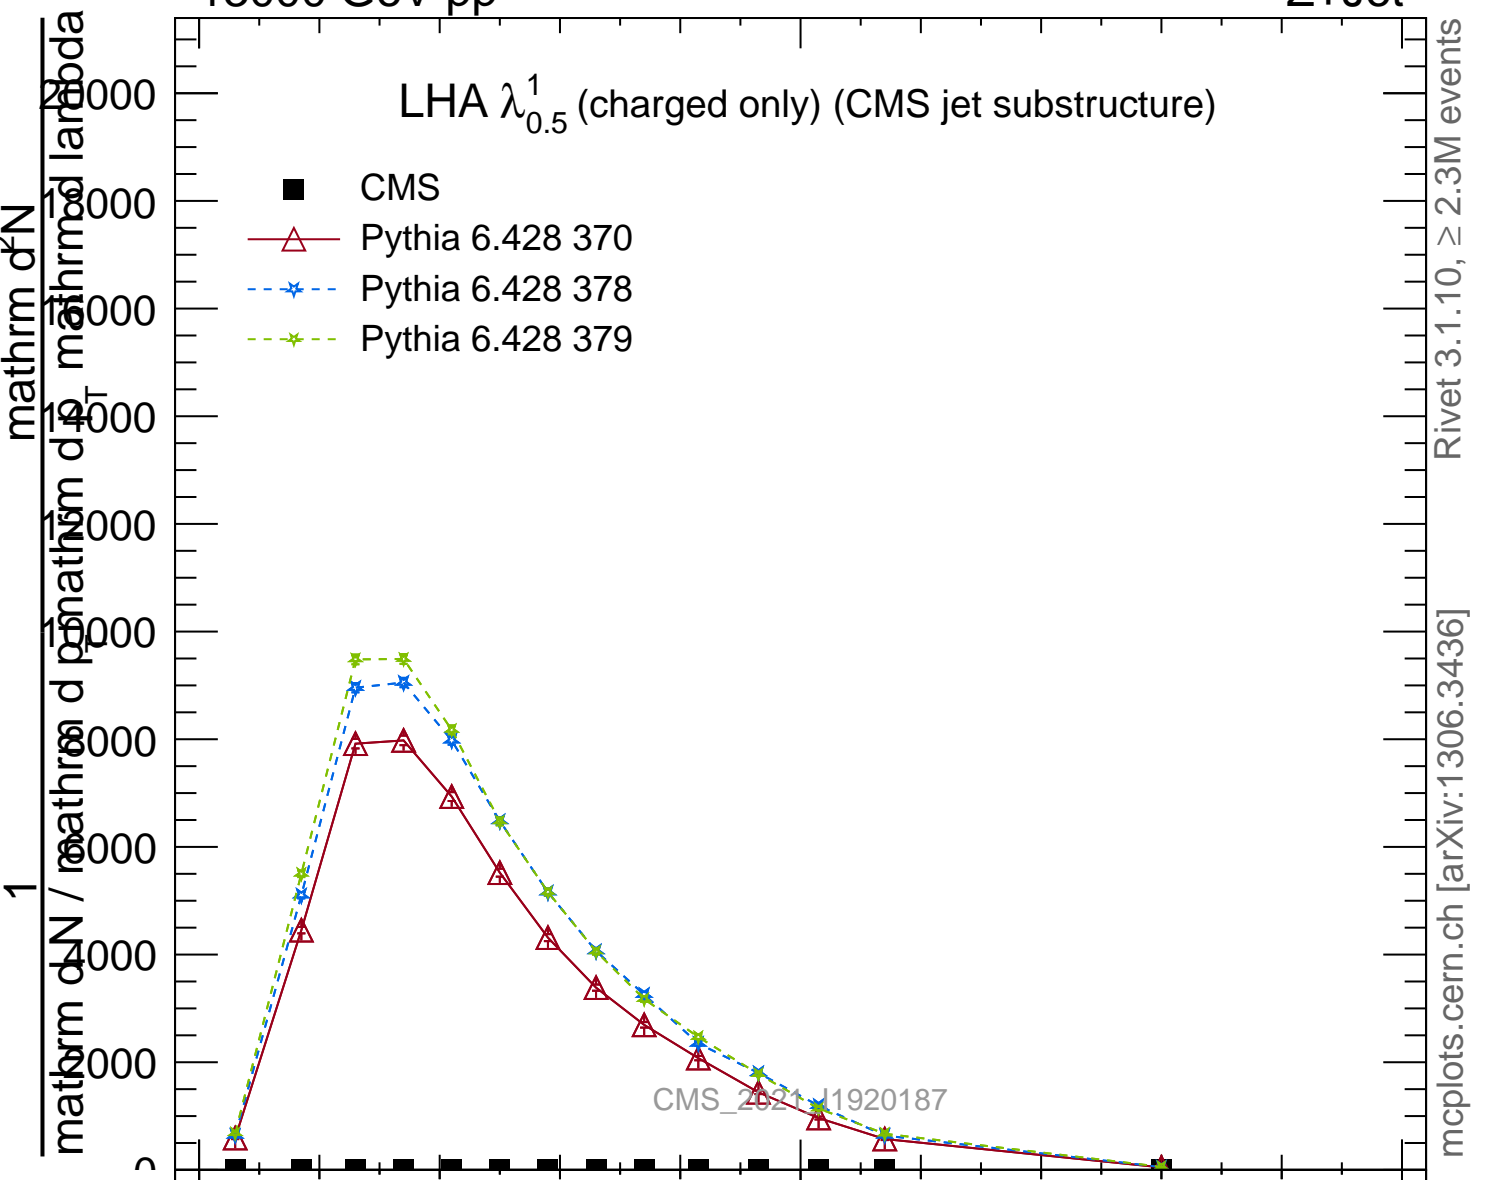

LHA  $\lambda_{0.5}^1$  (charged only) (CMS jet substructure)

- CMS
- △— Pythia 6.428 370
- - \* - - Pythia 6.428 378
- - \* - - Pythia 6.428 379

CMS\_2021\_11920187

Rivet 3.1.10, ≥ 2.3M events  
mcplots.cern.ch [arXiv:1306.3436]