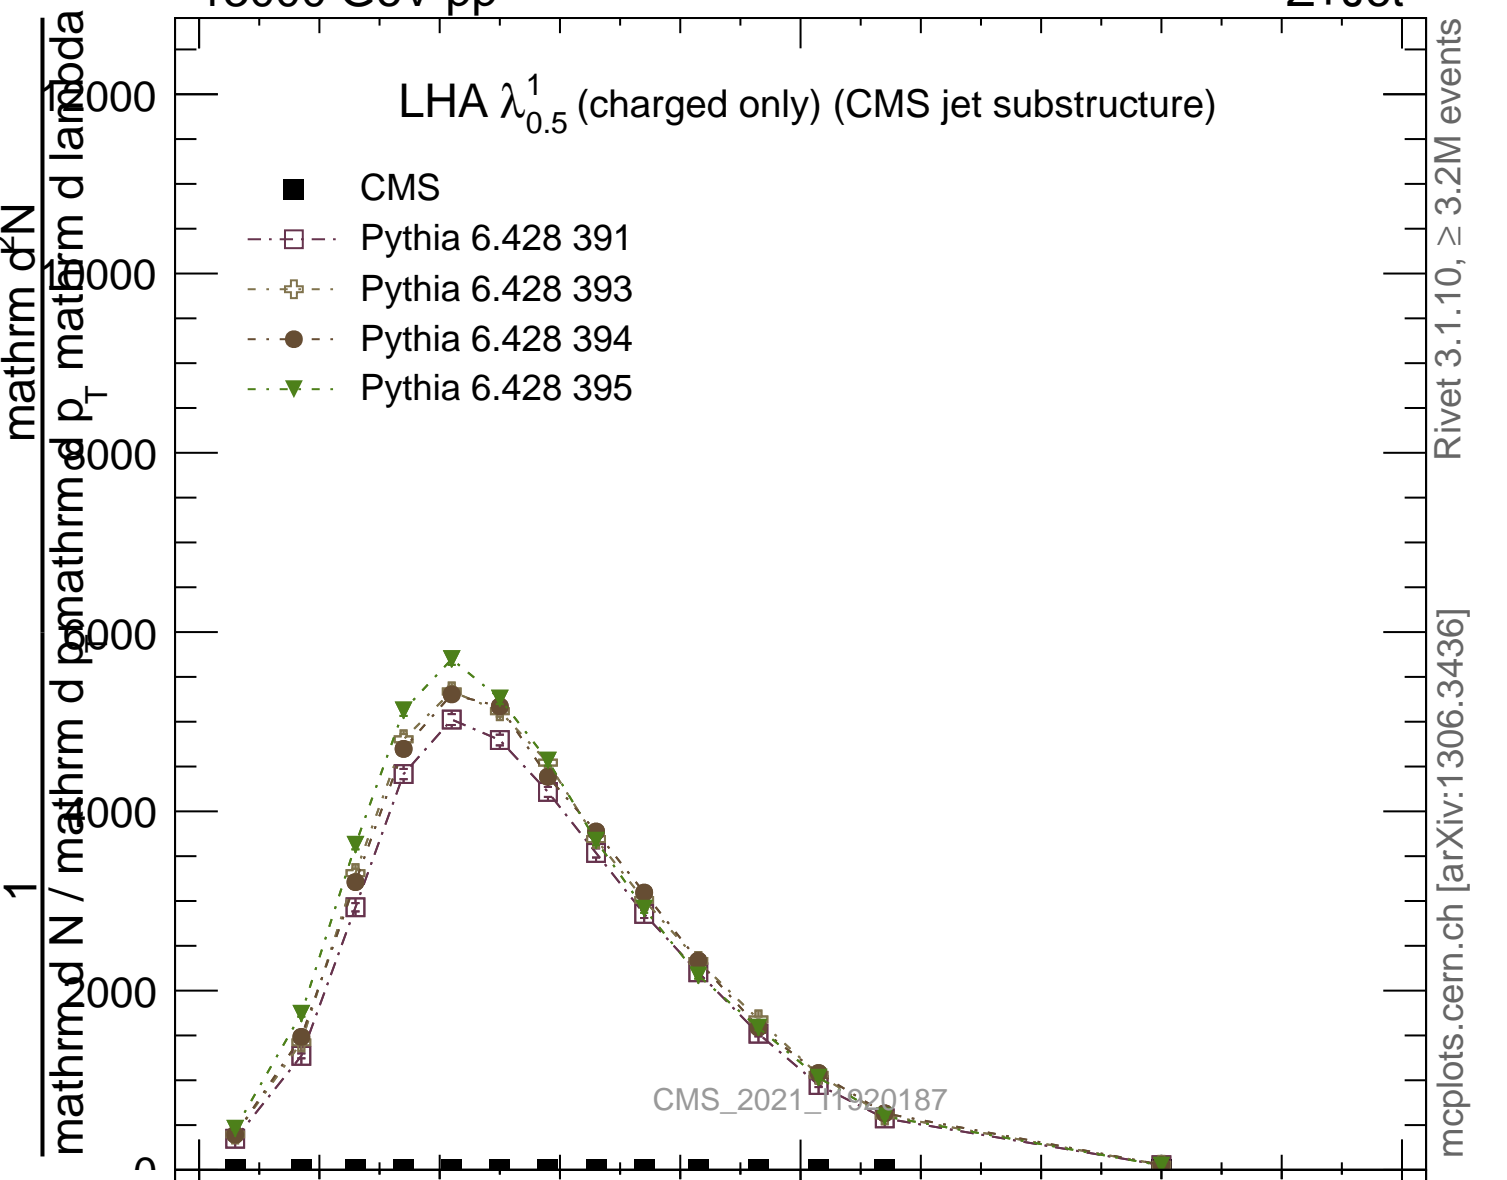

LHA  $\lambda_{0.5}^1$  (charged only) (CMS jet substructure)

- CMS
- - □ - - Pythia 6.428 391
- - + - - Pythia 6.428 393
- - ● - - Pythia 6.428 394
- - ▼ - - Pythia 6.428 395

CMS\_2021\_11920187

mcplots.cern.ch [arXiv:1306.3436]

Rivet 3.1.10, ≥ 3.2M events