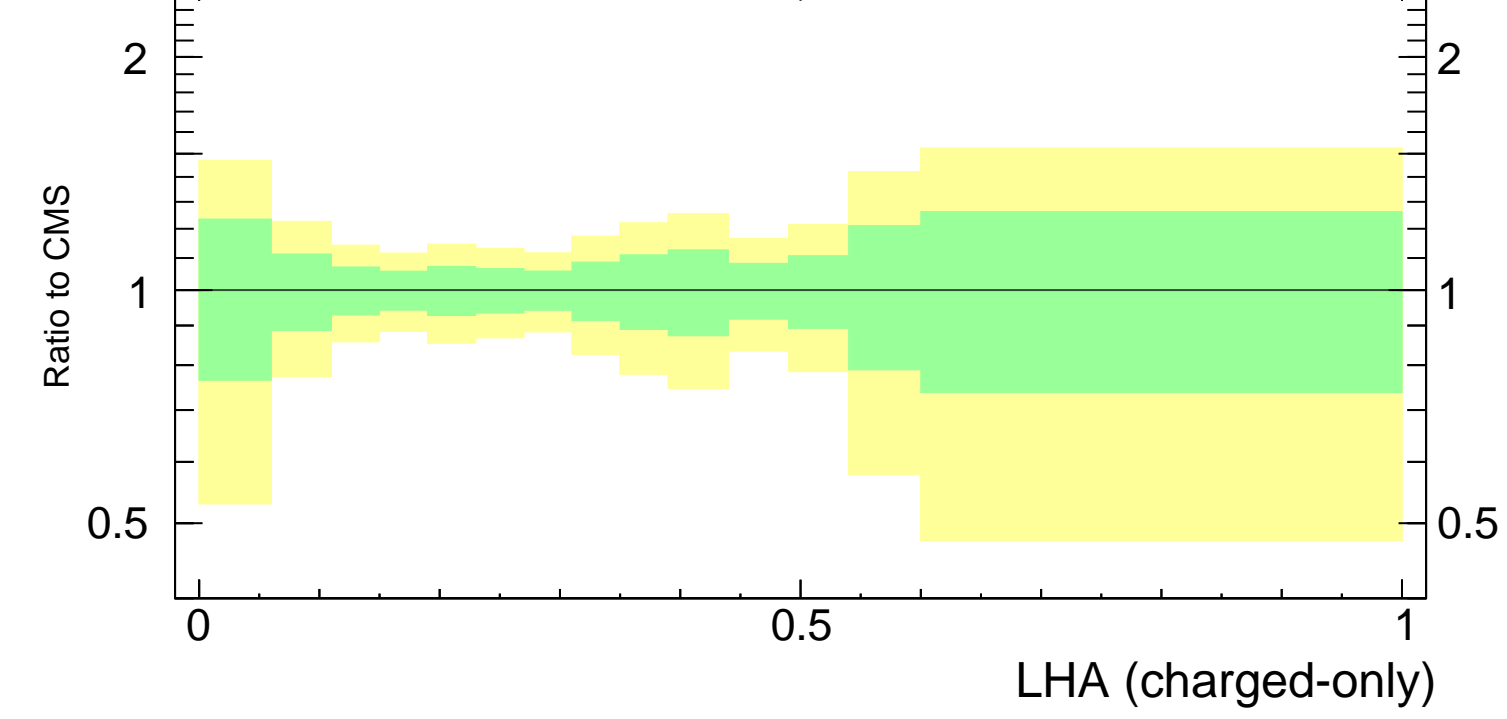

LHA  $\lambda_{0.5}^1$  (charged only) (CMS jet substructure)

- CMS
- - □ - - Pythia 6.428 391
- - + - - Pythia 6.428 393
- - ● - - Pythia 6.428 394
- - ▼ - - Pythia 6.428 395

CMS\_2021\_11920187

mcplots.cern.ch [arXiv:1306.3436]

Rivet 3.1.10, ≥ 3.2M events