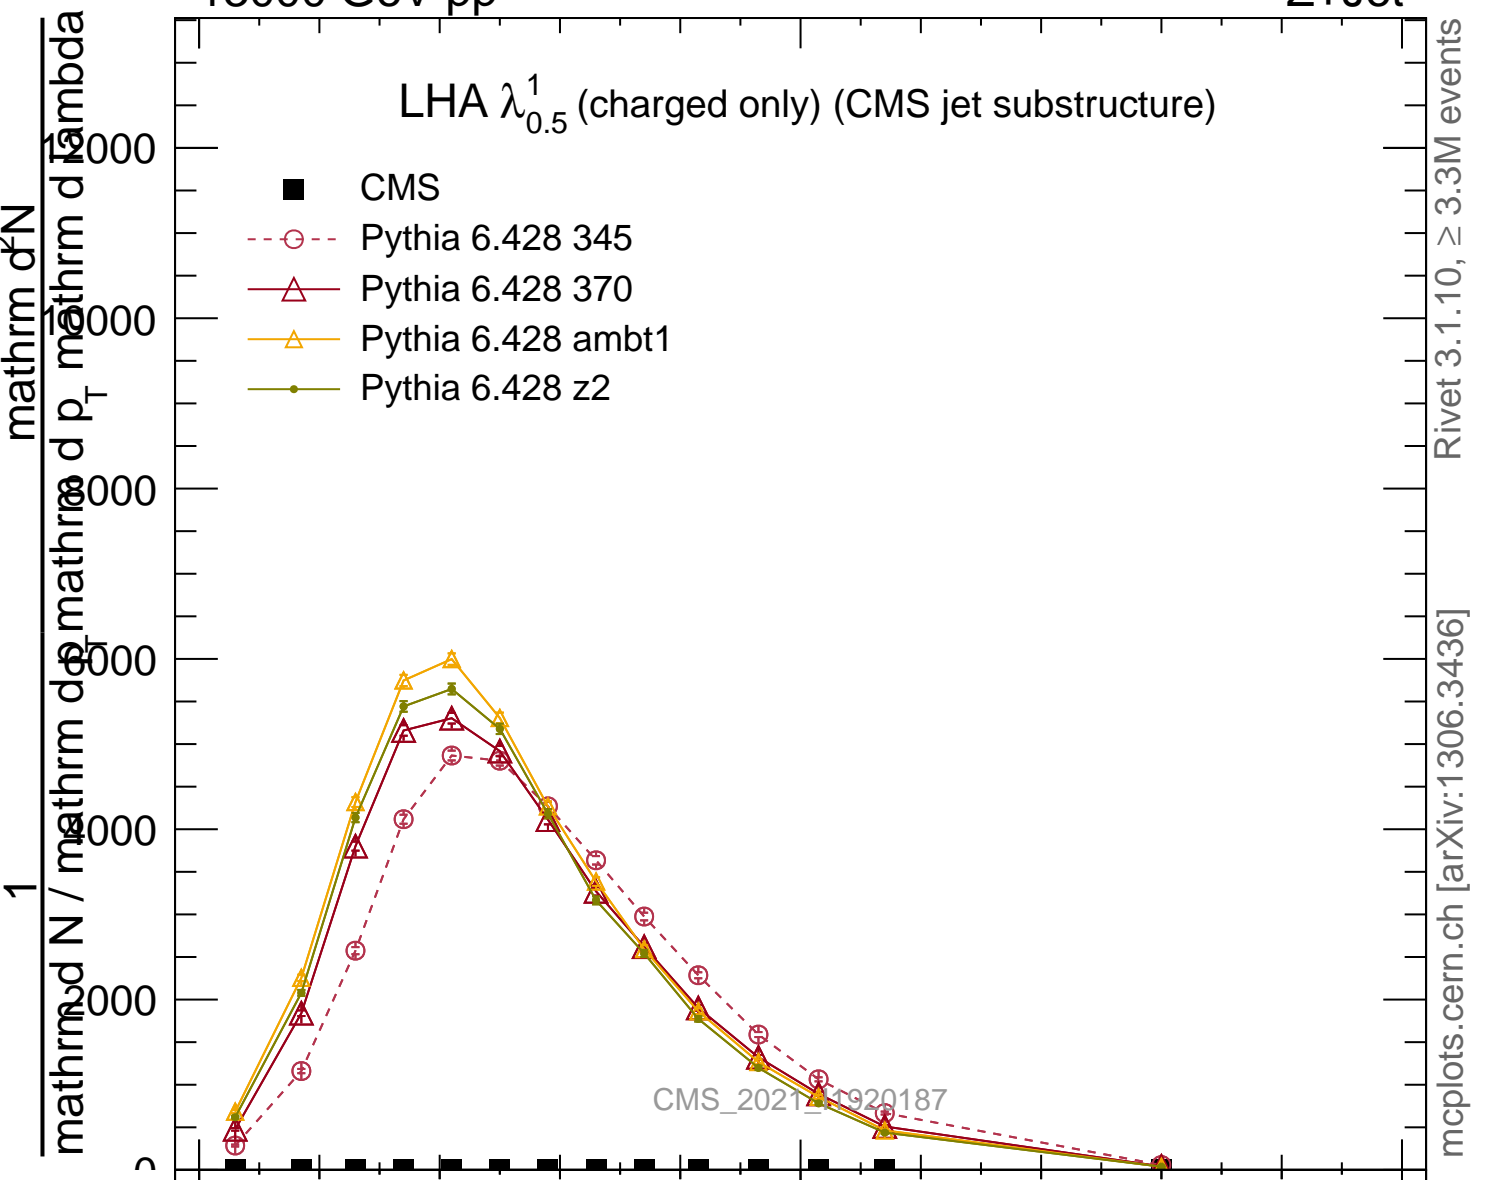

LHA $\lambda_{0.5}^1$ (charged only) (CMS jet substructure)

- CMS
- Pythia 6.428 345
- △- Pythia 6.428 370
- △- Pythia 6.428 ambt1
- Pythia 6.428 z2

Rivet 3.1.10, ≥ 3.3M events

mcplots.cern.ch [arXiv:1306.3436]