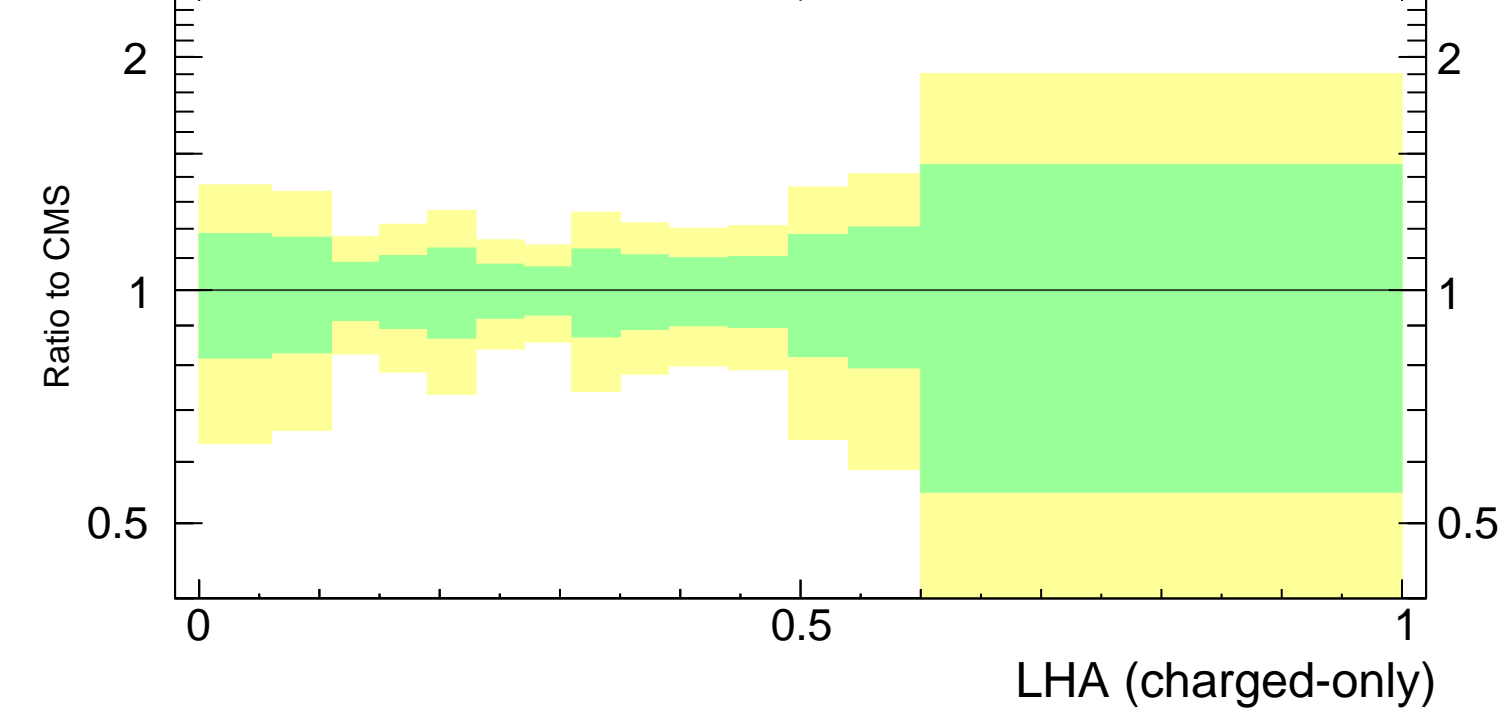

LHA $\lambda_{0.5}^1$ (charged only) (CMS jet substructure)

- CMS
- Pythia 6.428 345
- △- Pythia 6.428 370
- △- Pythia 6.428 ambt1
- Pythia 6.428 z2

Rivet 3.1.10, ≥ 3.3M events
mcplots.cern.ch [arXiv:1306.3436]