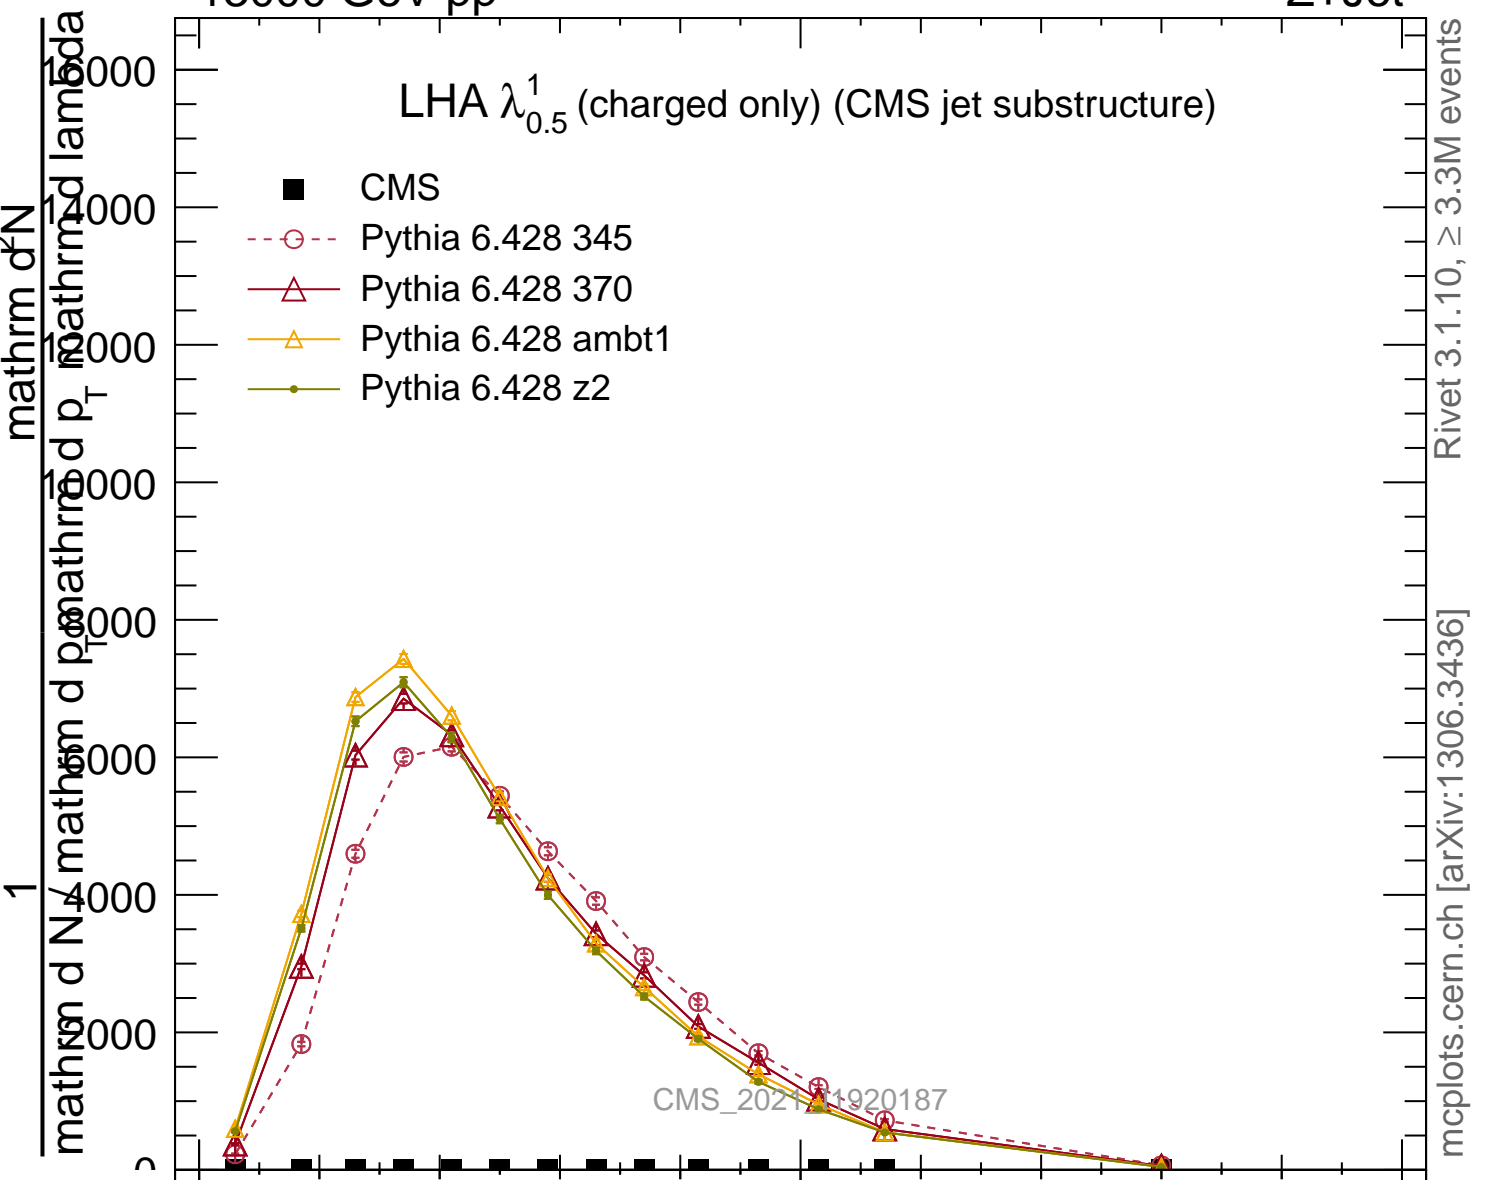

LHA $\lambda_{0.5}^1$ (charged only) (CMS jet substructure)

- CMS
- Pythia 6.428 345
- △- Pythia 6.428 370
- △- Pythia 6.428 ambt1
- Pythia 6.428 z2

Rivet 3.1.10, ≥ 3.3M events
mcplots.cern.ch [arXiv:1306.3436]