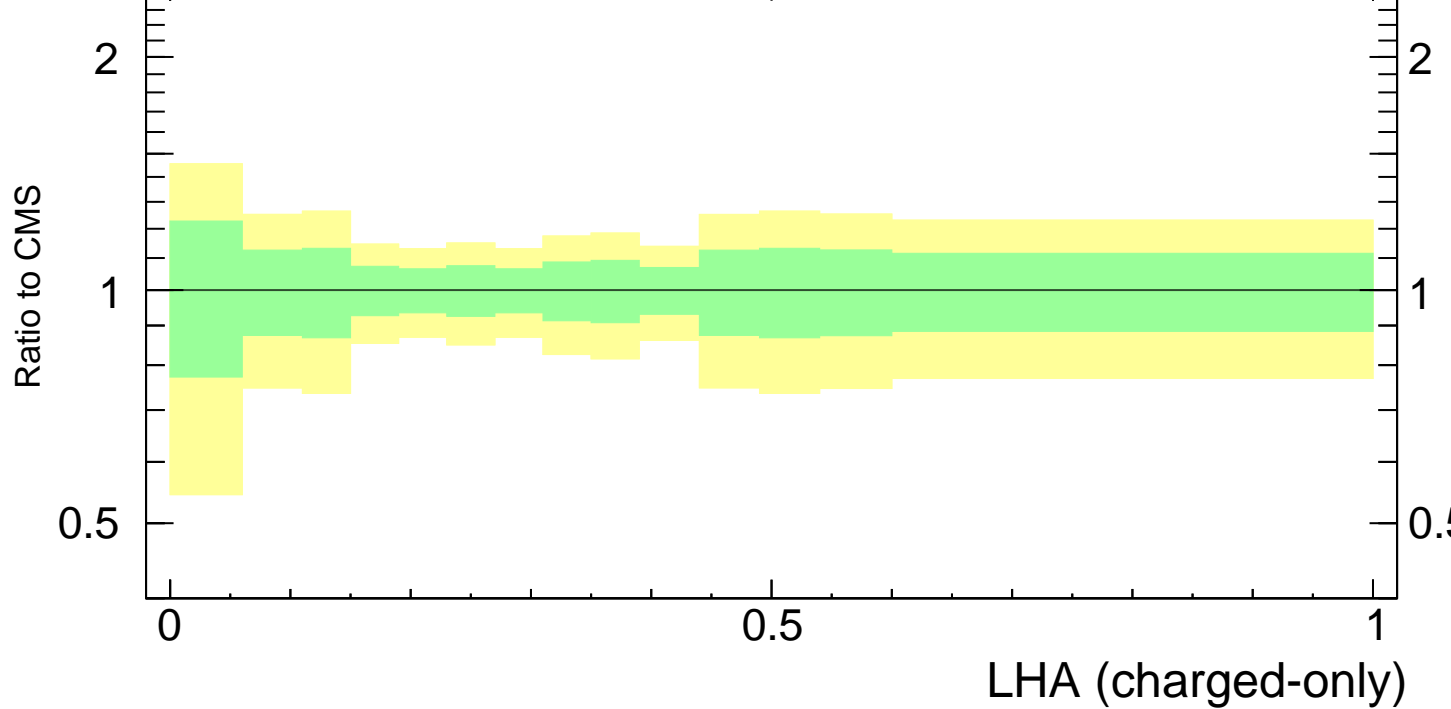

LHA  $\lambda_{0.5}^1$  (charged only) (CMS jet substructure)

- CMS
- Pythia 6.428 345
- △- Pythia 6.428 370
- △- Pythia 6.428 ambt1
- Pythia 6.428 z2

CMS\_2021\_11090187

Rivet 3.1.10, ≥ 3.3M events  
mcplots.cern.ch [arXiv:1306.3436]