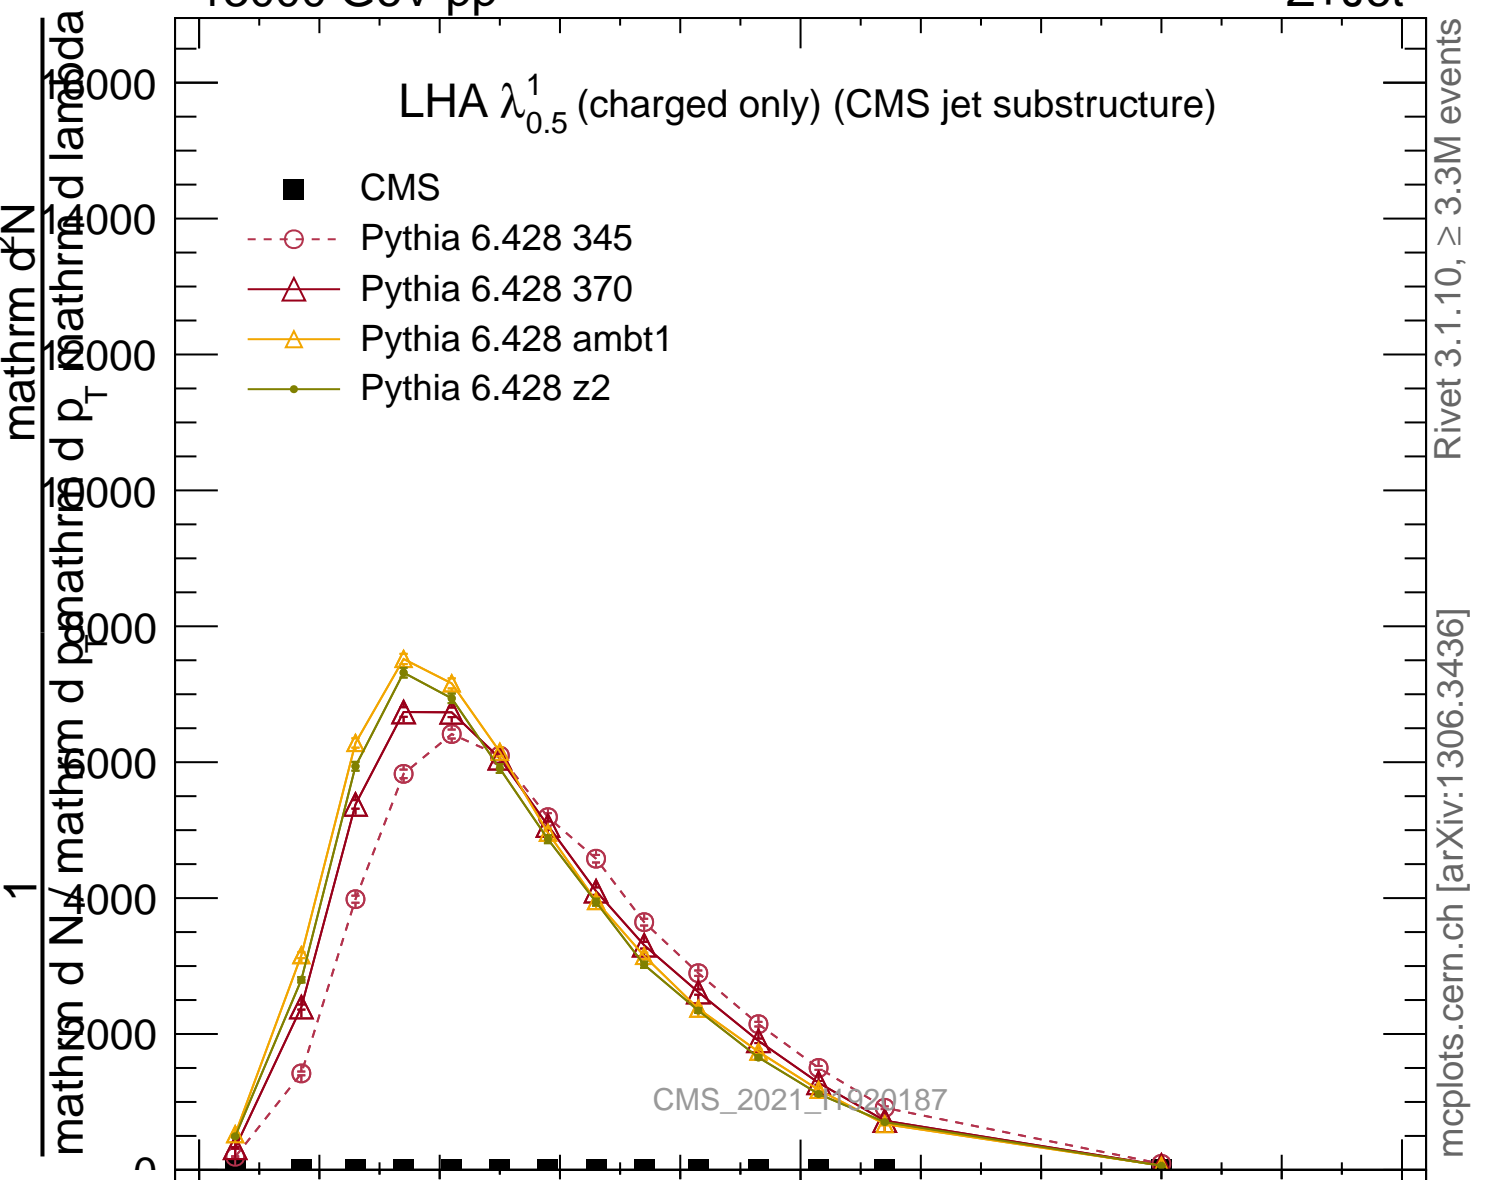

LHA  $\lambda_{0.5}^1$  (charged only) (CMS jet substructure)

- CMS
- Pythia 6.428 345
- △- Pythia 6.428 370
- △- Pythia 6.428 ambt1
- Pythia 6.428 z2

CMS\_2021\_11090187

Rivet 3.1.10, ≥ 3.3M events  
mcplots.cern.ch [arXiv:1306.3436]