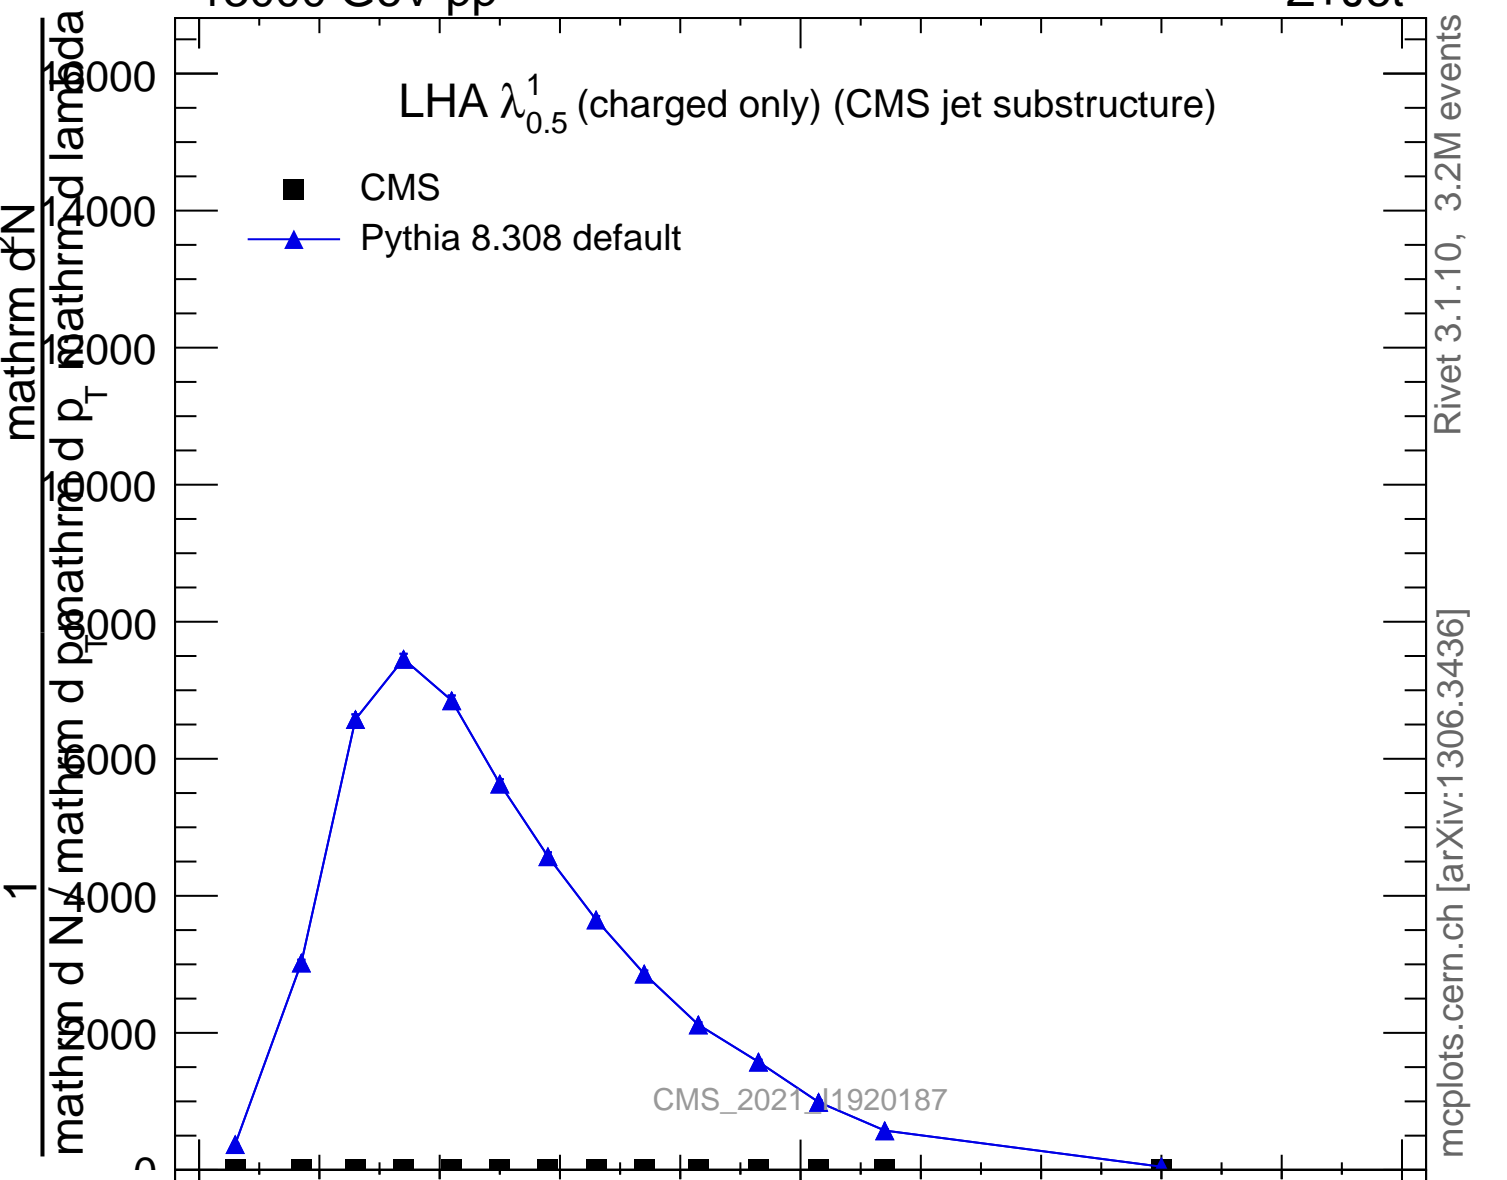

LHA  $\lambda_{0.5}^1$  (charged only) (CMS jet substructure)

- CMS
- ▲ Pythia 8.308 default

Rivet 3.1.10, 3.2M events  
mcplots.cern.ch [arXiv:1306.3436]