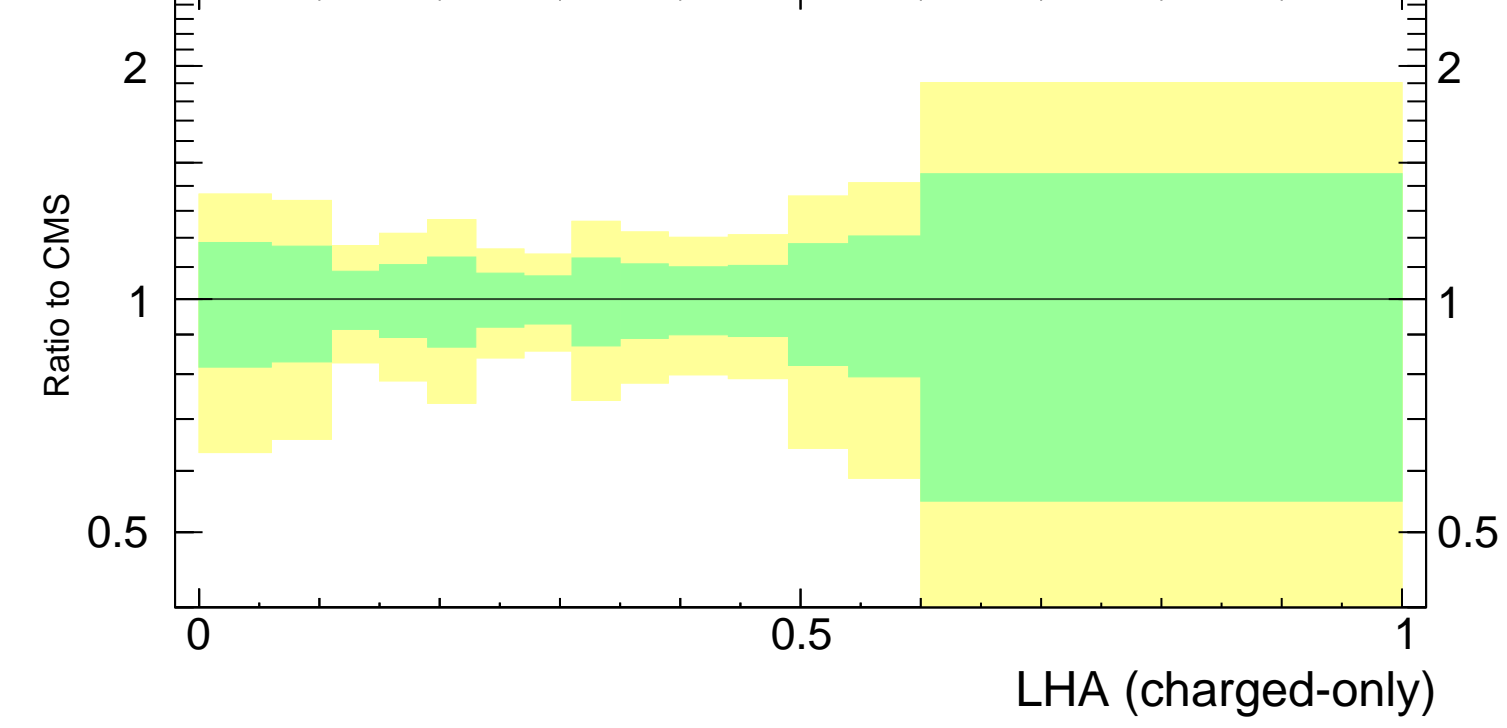

LHA  $\lambda_{0.5}^1$  (charged only) (CMS jet substructure)

- CMS
- ▲ Pythia 8.308 default

Rivet 3.1.10, 3.2M events  
mcplots.cern.ch [arXiv:1306.3436]