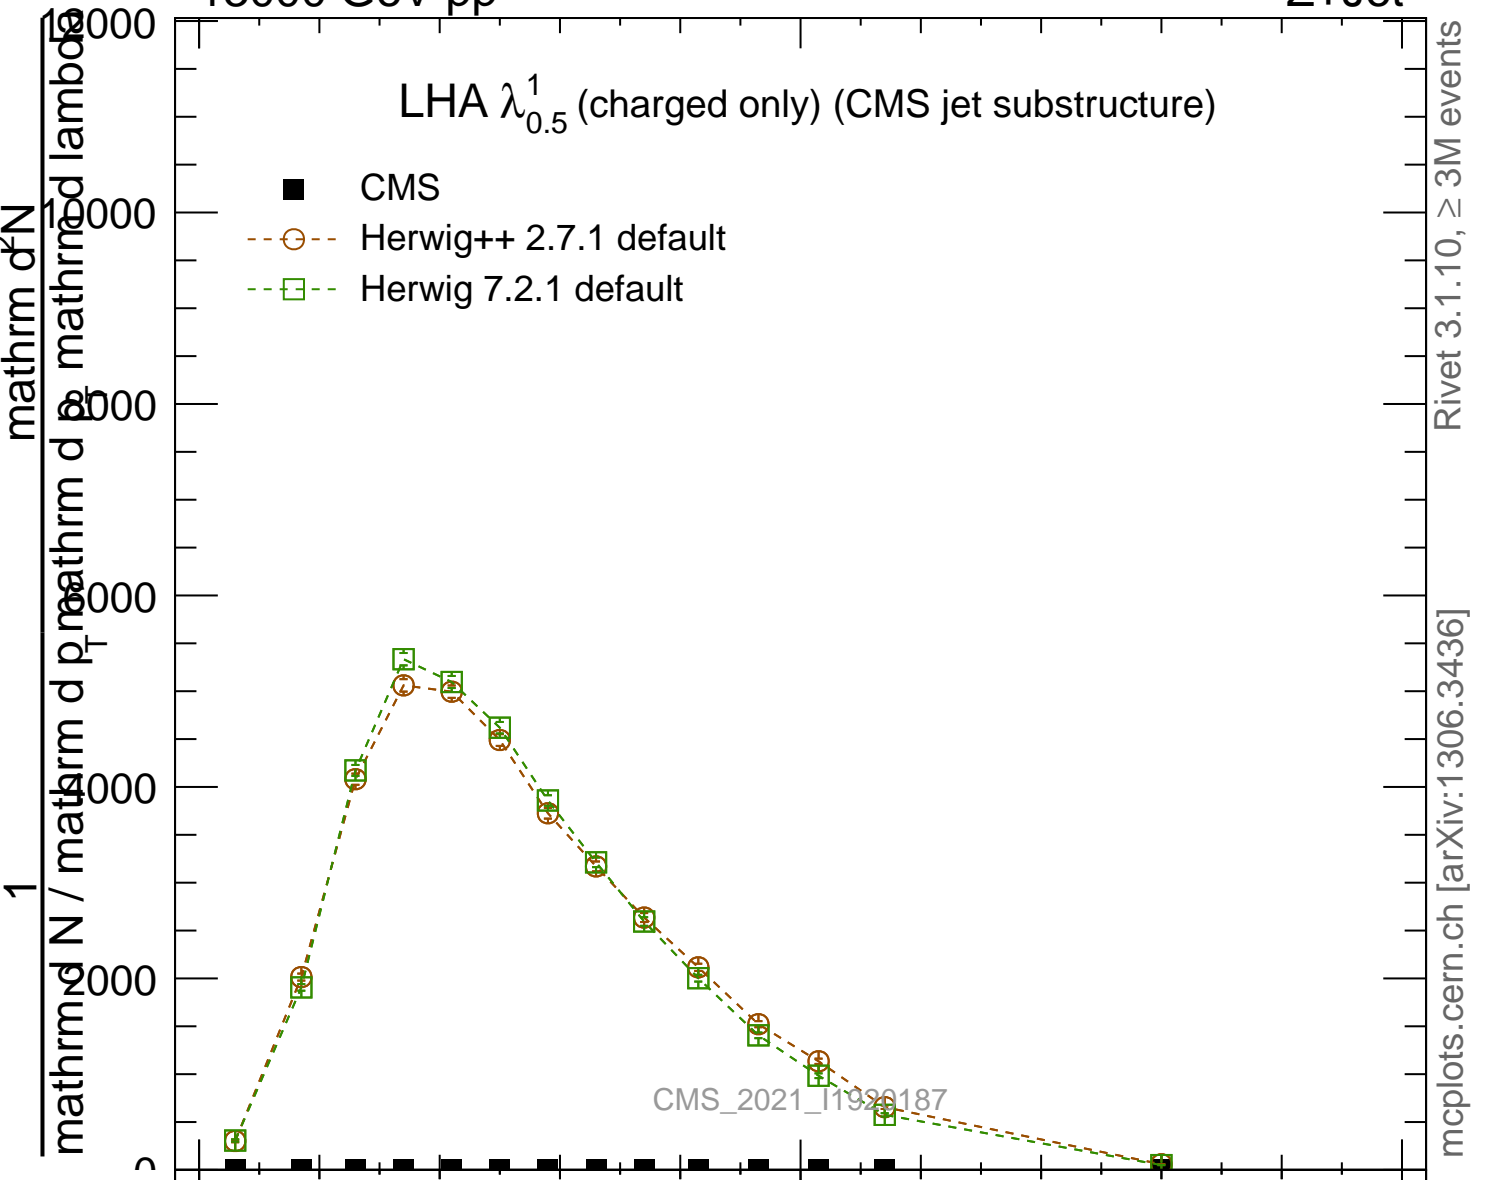

### LHA $\lambda_{0.5}^1$ (charged only) (CMS jet substructure)

- CMS
- o- Herwig++ 2.7.1 default
- Herwig 7.2.1 default

CMS\_2021\_11920187