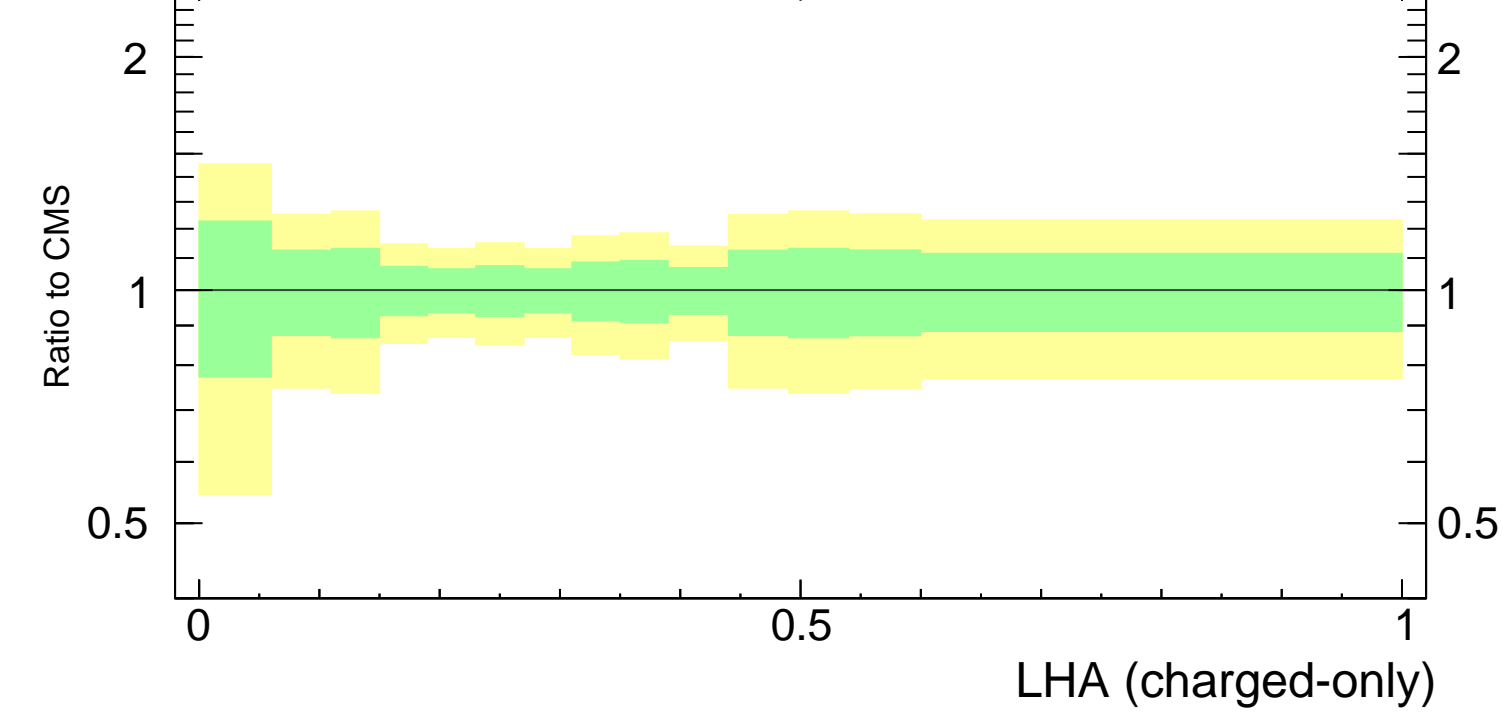

### LHA $\lambda_{0.5}^1$ (charged only) (CMS jet substructure)

- CMS
- o- Herwig++ 2.7.1 default
- Herwig 7.2.1 default

CMS\_2021\_11920187