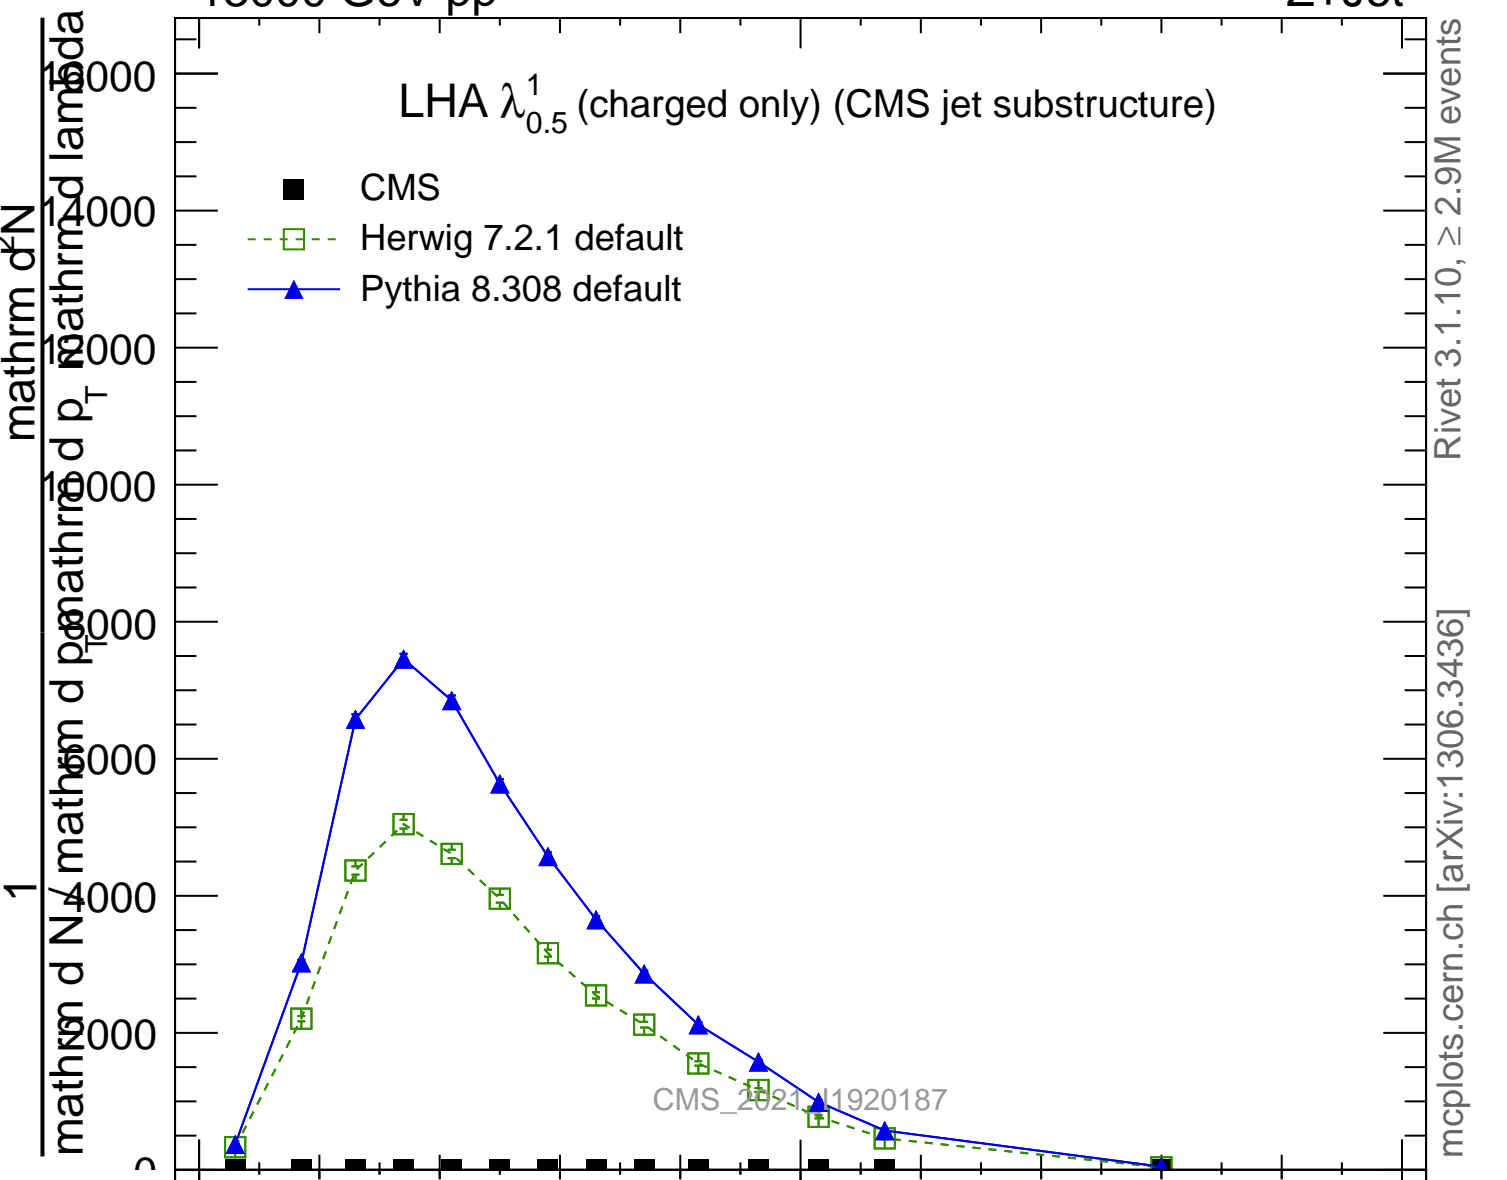

LHA $\lambda_{0.5}^1$ (charged only) (CMS jet substructure)

- CMS
- - □ Herwig 7.2.1 default
- - ▲ Pythia 8.308 default

CMS_2021_11920187