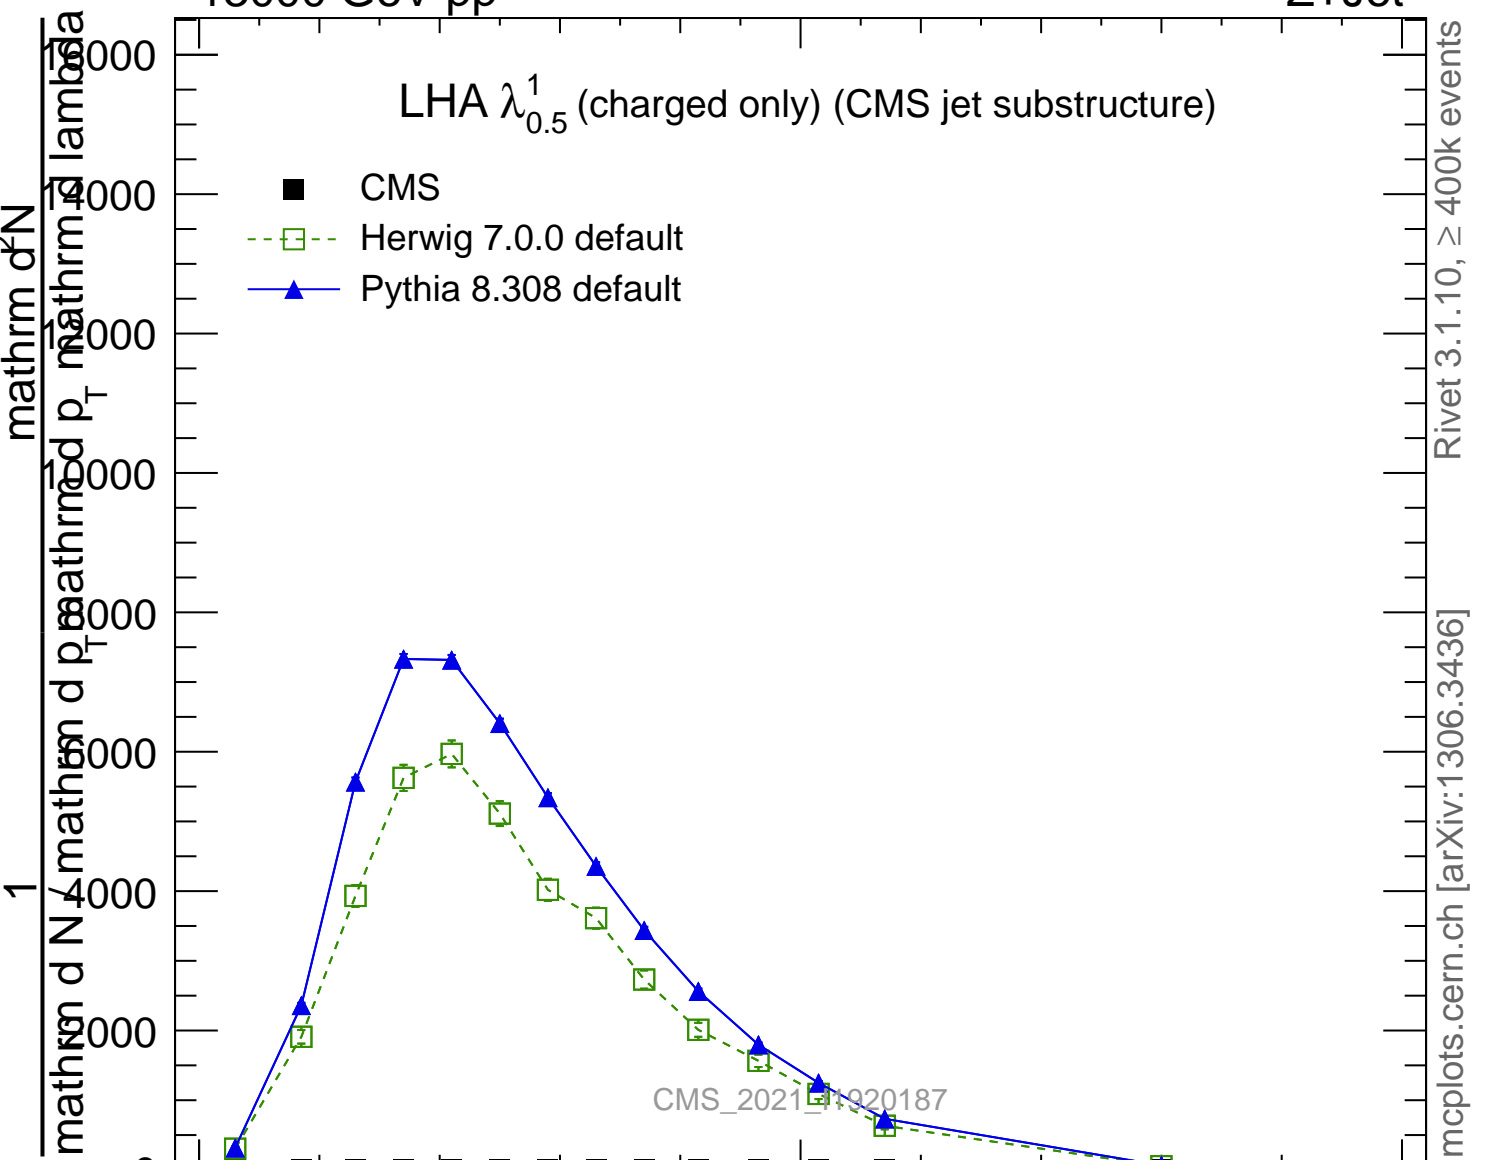

LHA $\lambda_{0.5}^1$ (charged only) (CMS jet substructure)

- CMS
- - □ Herwig 7.0.0 default
- - ▲ Pythia 8.308 default

CMS_2021-020187

mcplots.cern.ch [arXiv:1306.3436]

Rivet 3.1.10, ≥ 400k events