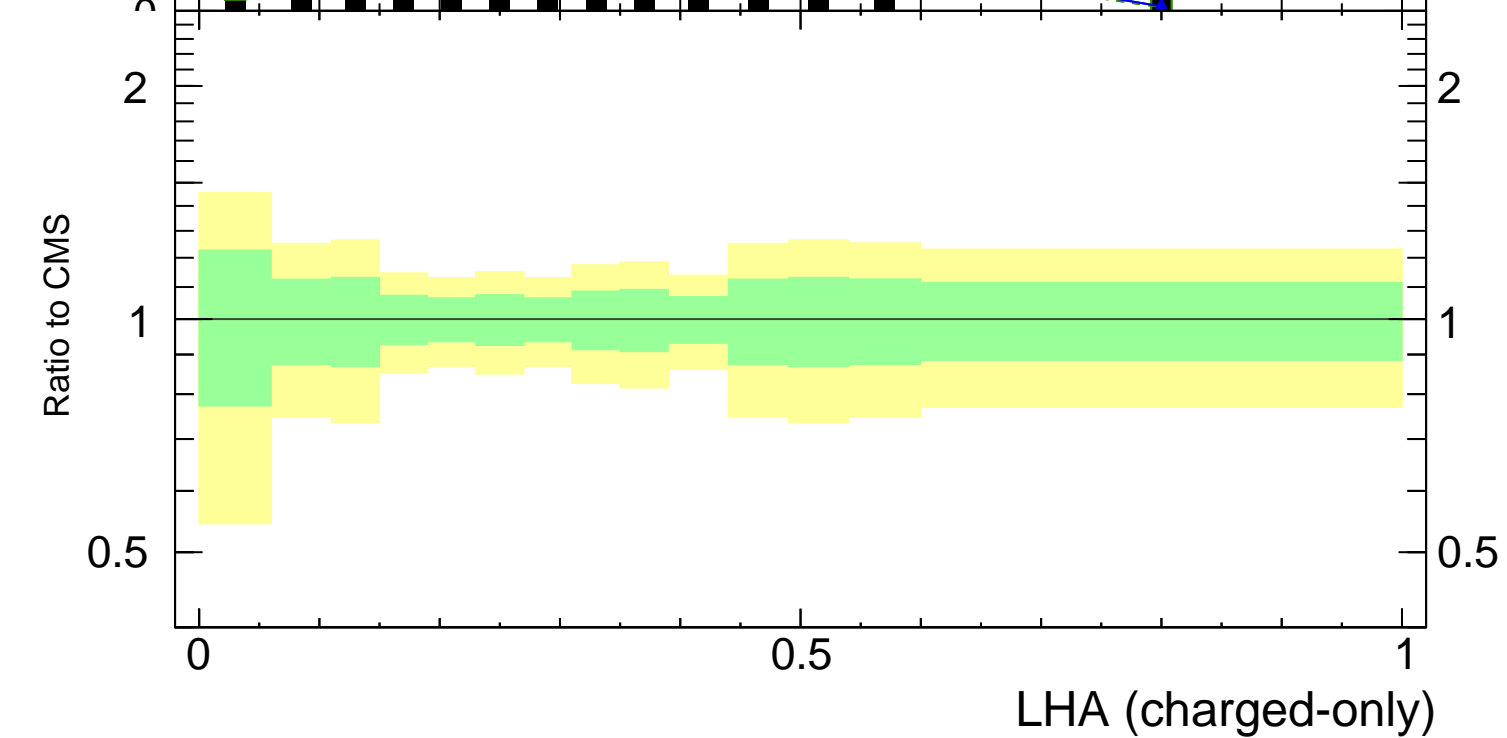

LHA $\lambda_{0.5}^1$ (charged only) (CMS jet substructure)

- CMS
- - □ Herwig 7.0.0 default
- - ▲ Pythia 8.308 default

CMS_2021-020187

mcplots.cern.ch [arXiv:1306.3436]

Rivet 3.1.10, ≥ 400k events