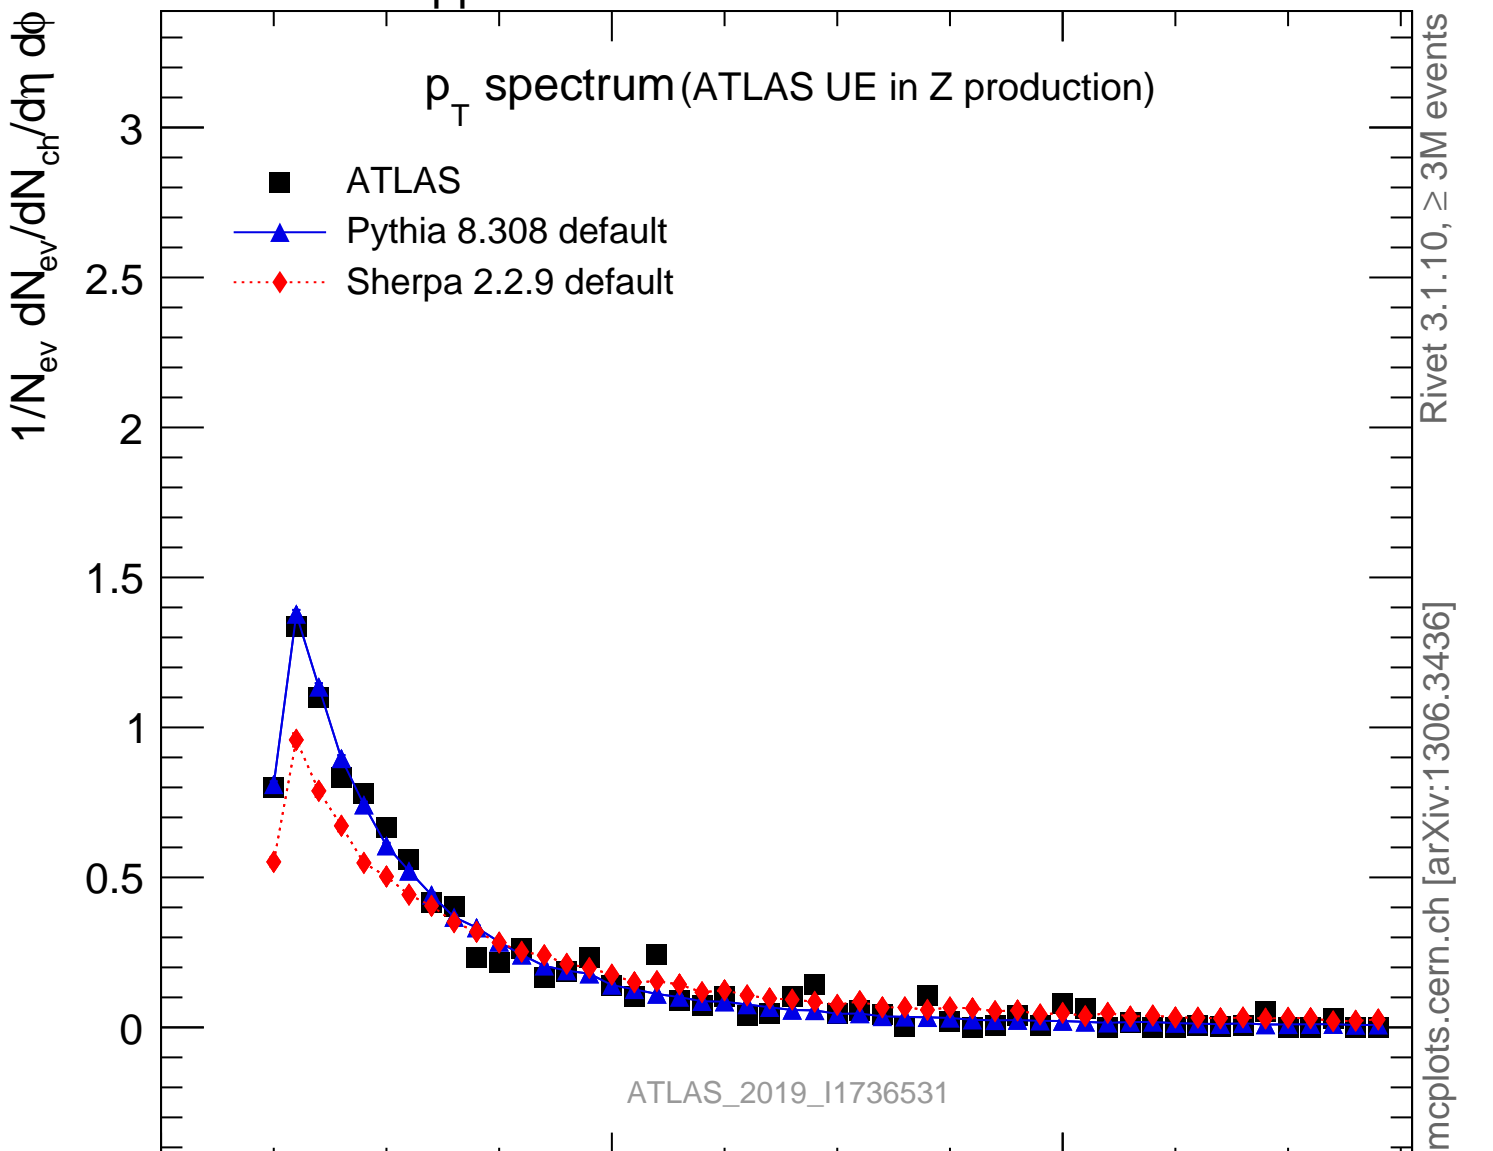

p_T spectrum (ATLAS UE in Z production)

ATLAS_2019_I1736531