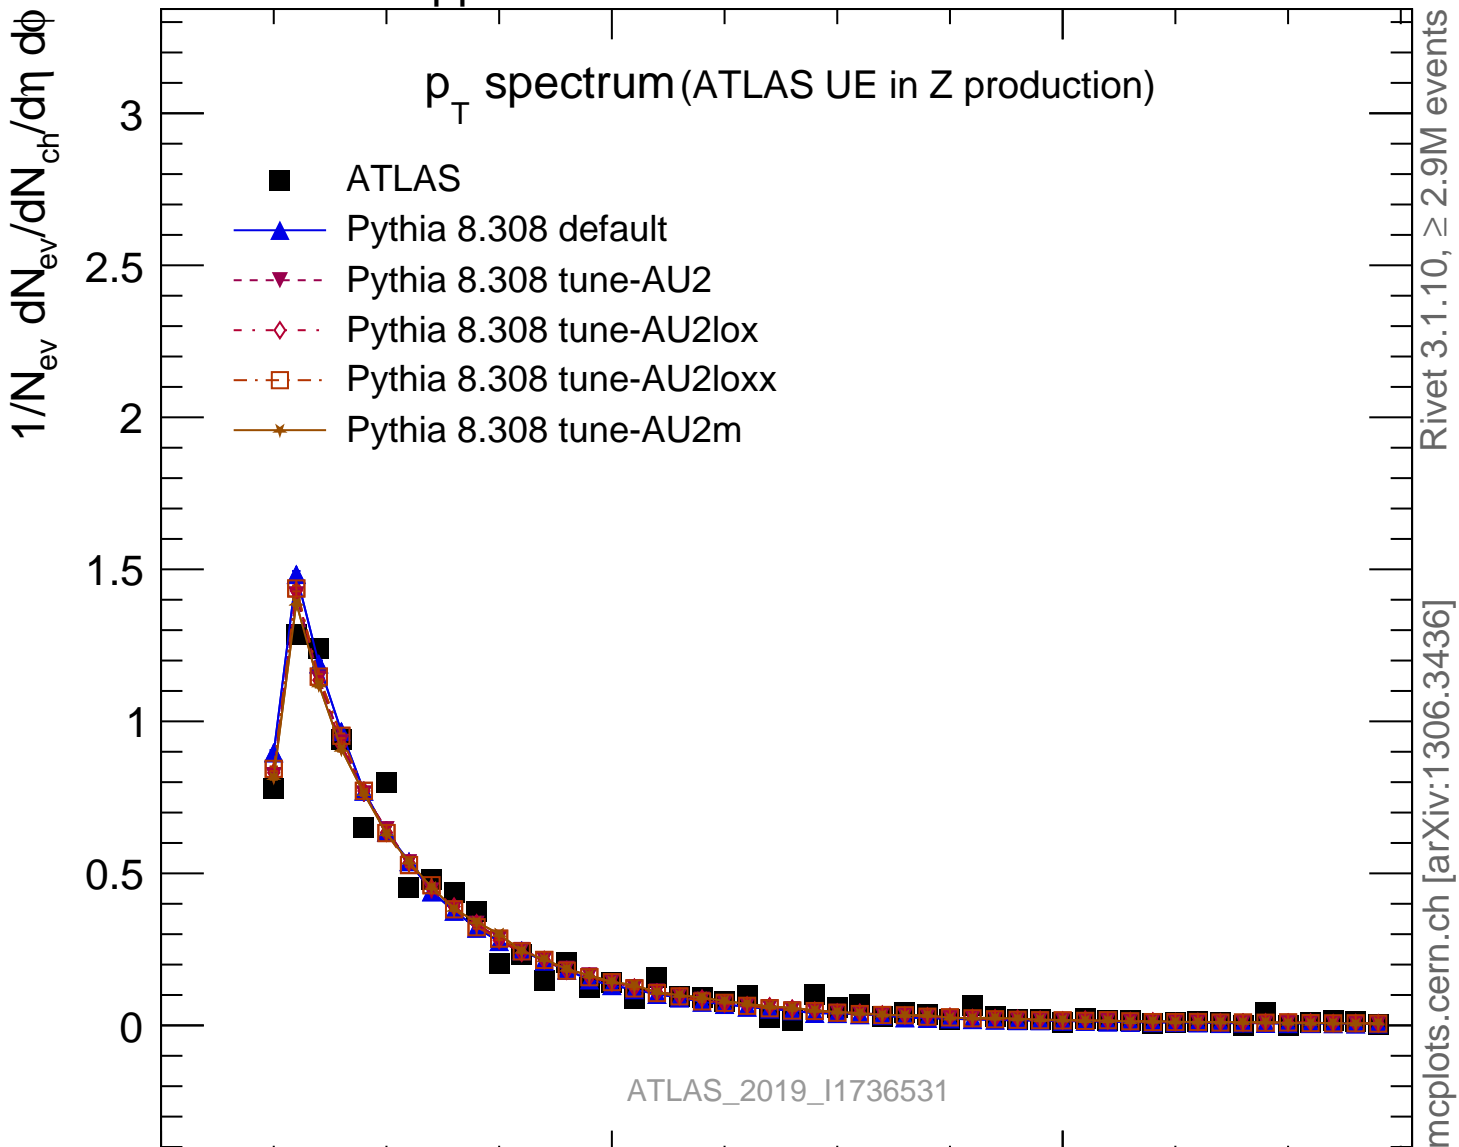

p_T spectrum (ATLAS UE in Z production)

ATLAS_2019_I1736531