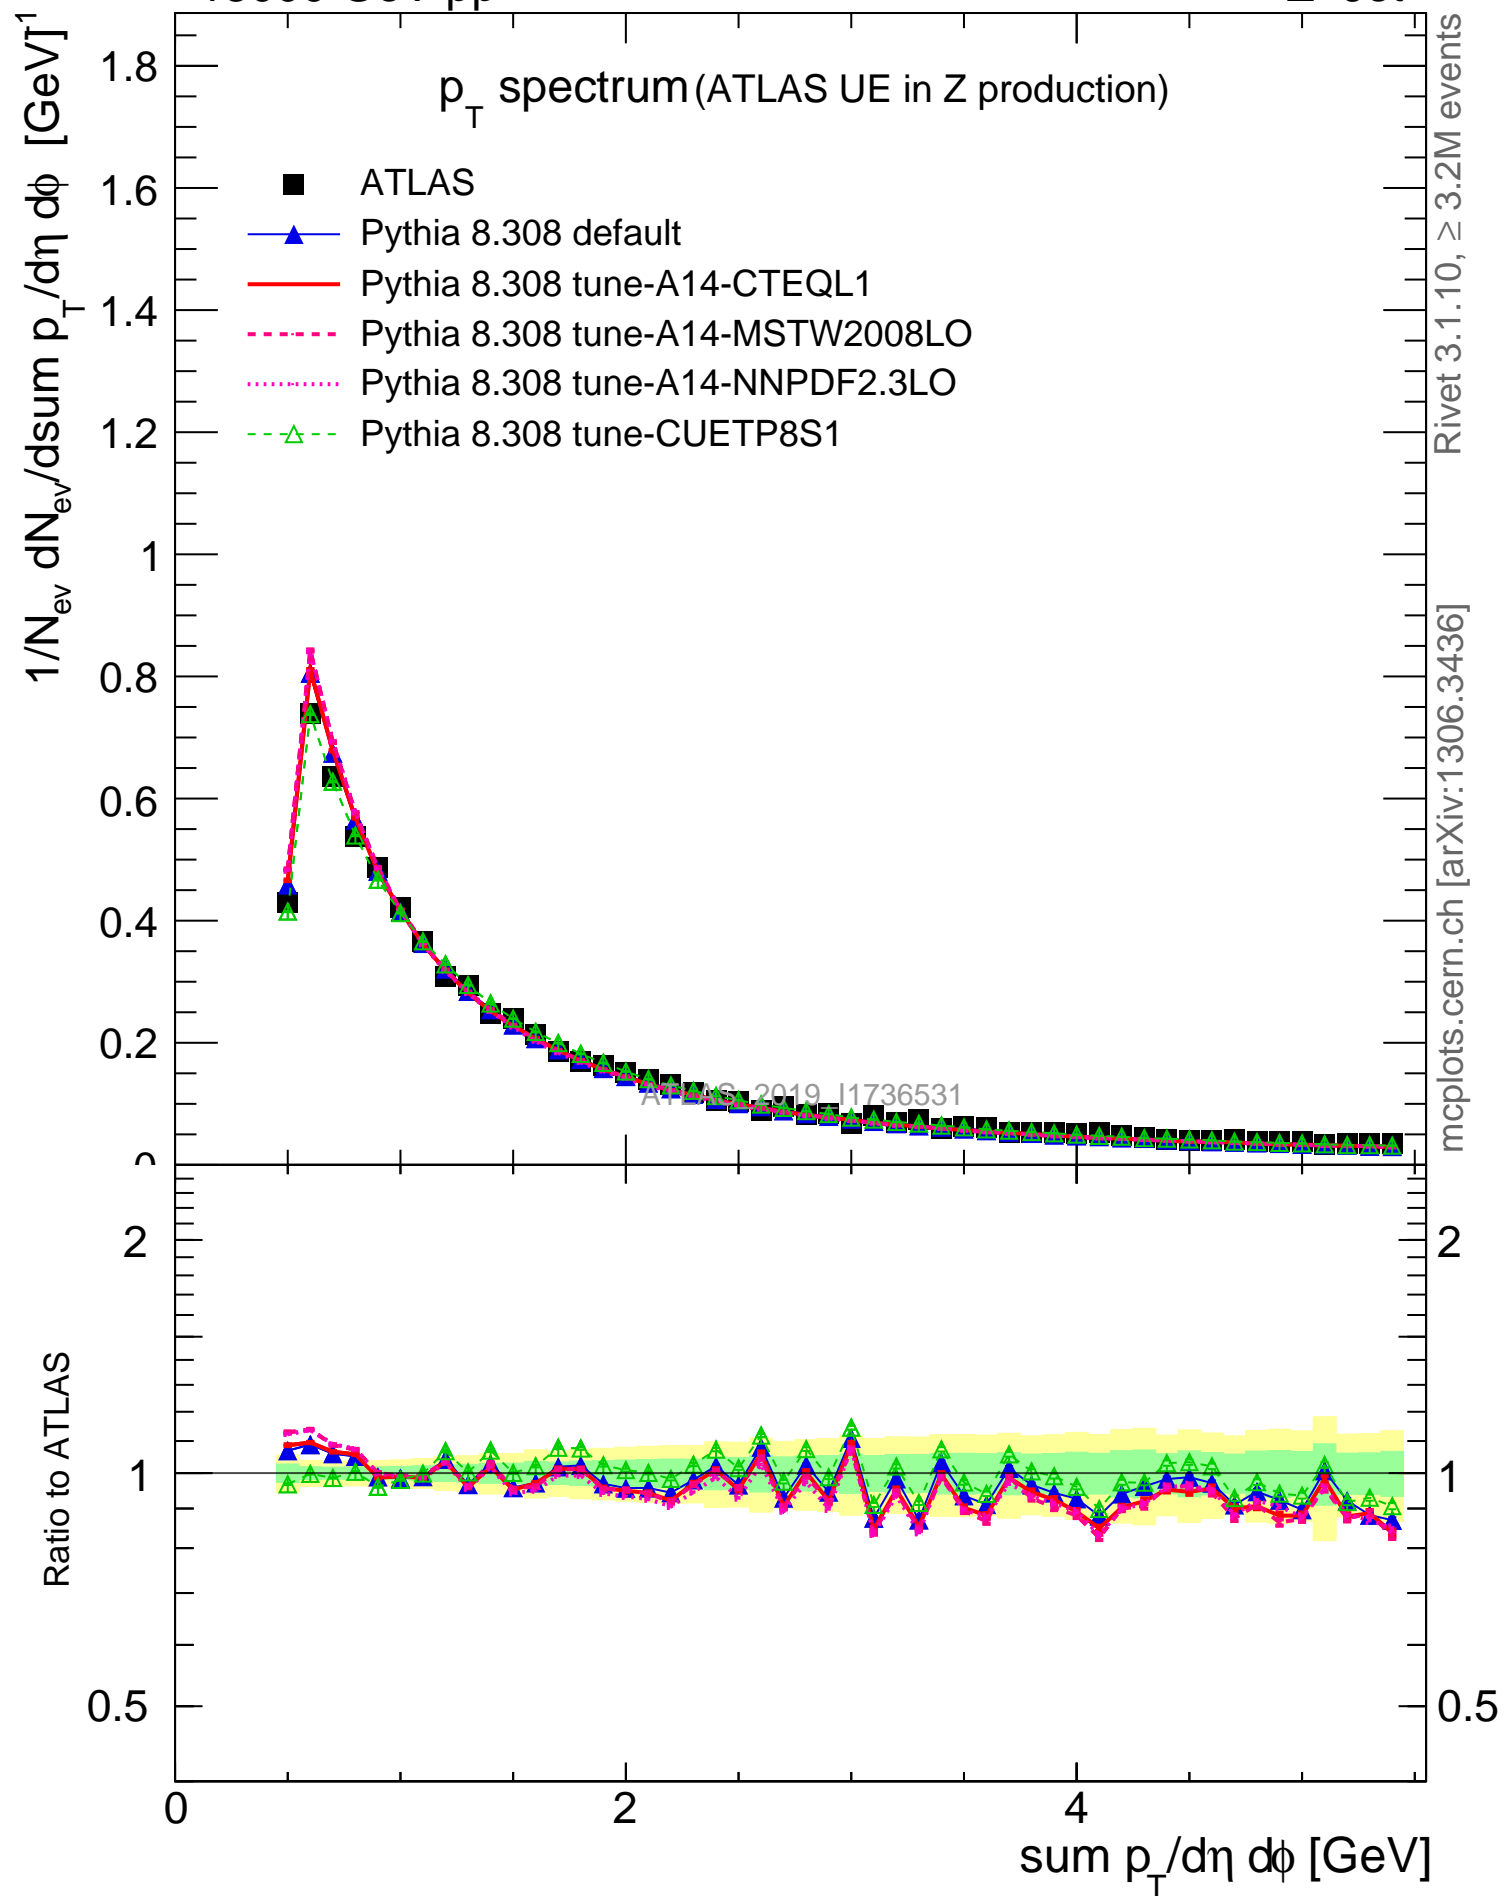

$p_T$  spectrum (ATLAS UE in Z production)

Rivet 3.1.10, ≥ 3.2M events

mcplots.cern.ch [arXiv:1306.3436]