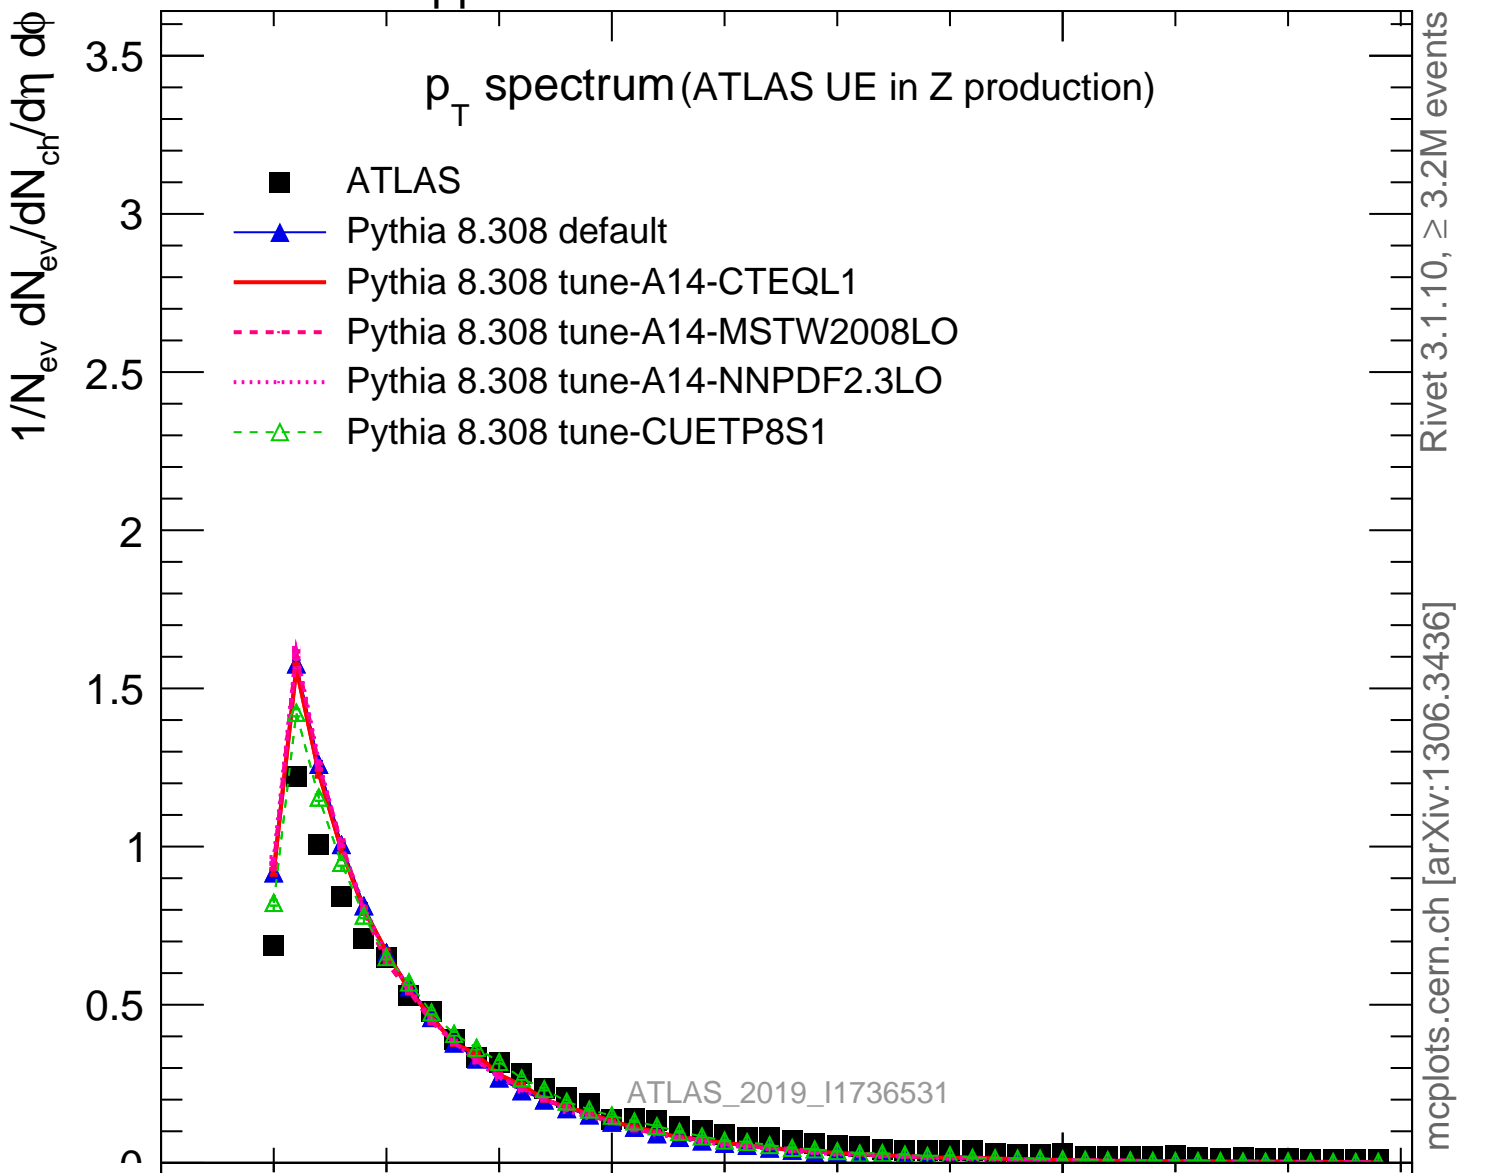

$p_T$  spectrum (ATLAS UE in Z production)

Rivet 3.1.10, ≥ 3.2M events

mcplots.cern.ch [arXiv:1306.3436]