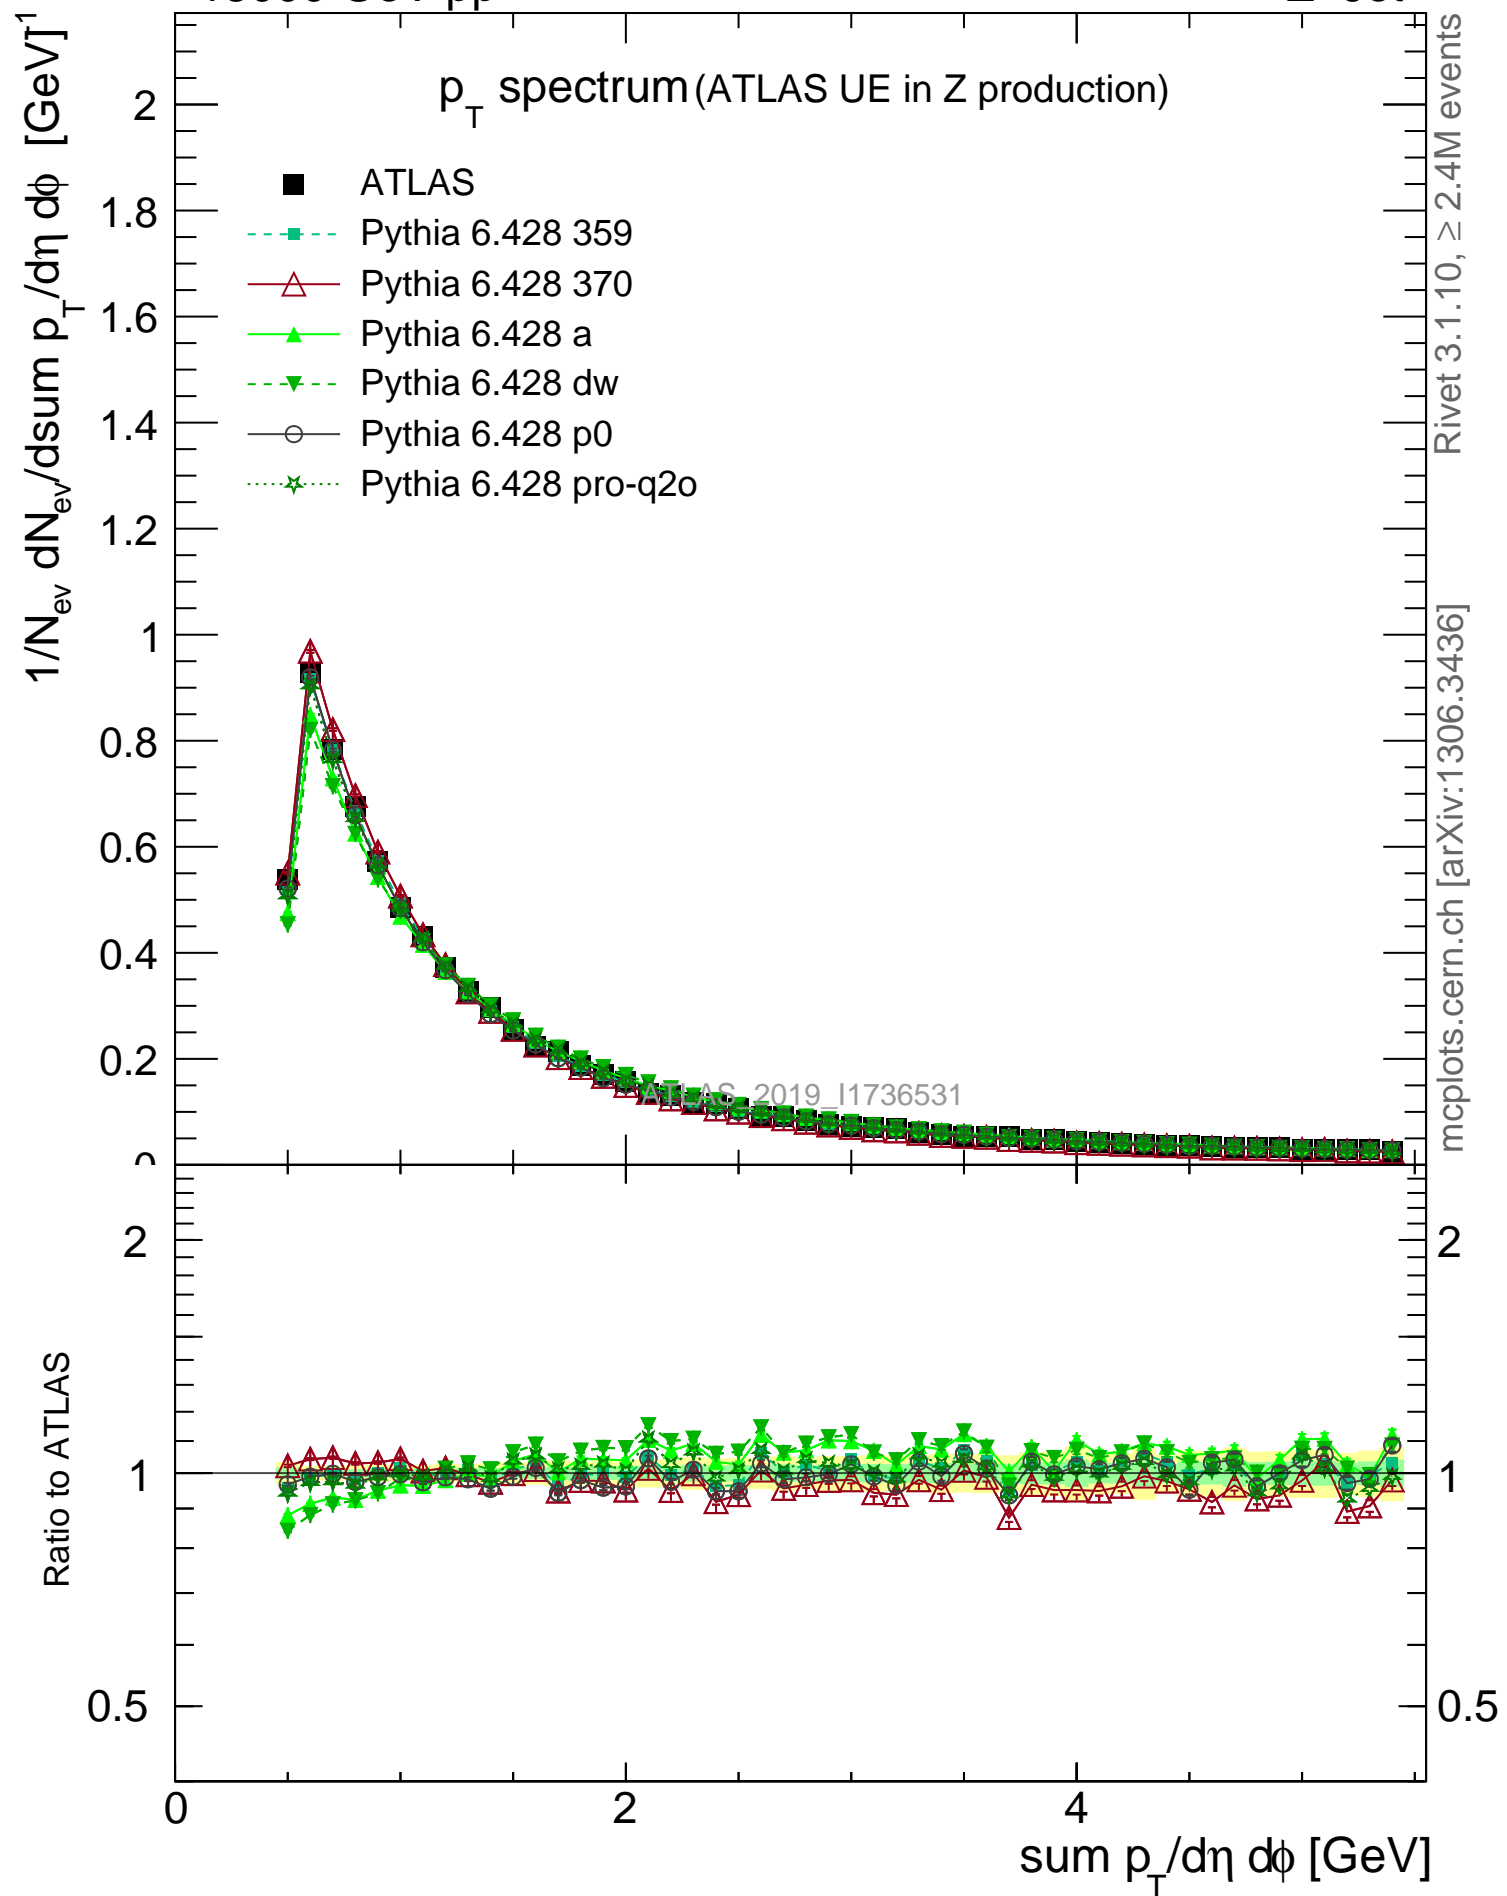

p_T spectrum (ATLAS UE in Z production)Rivet 3.1.10, $\geq 2.4M$ events

mcplots.cern.ch [arXiv:1306.3436]