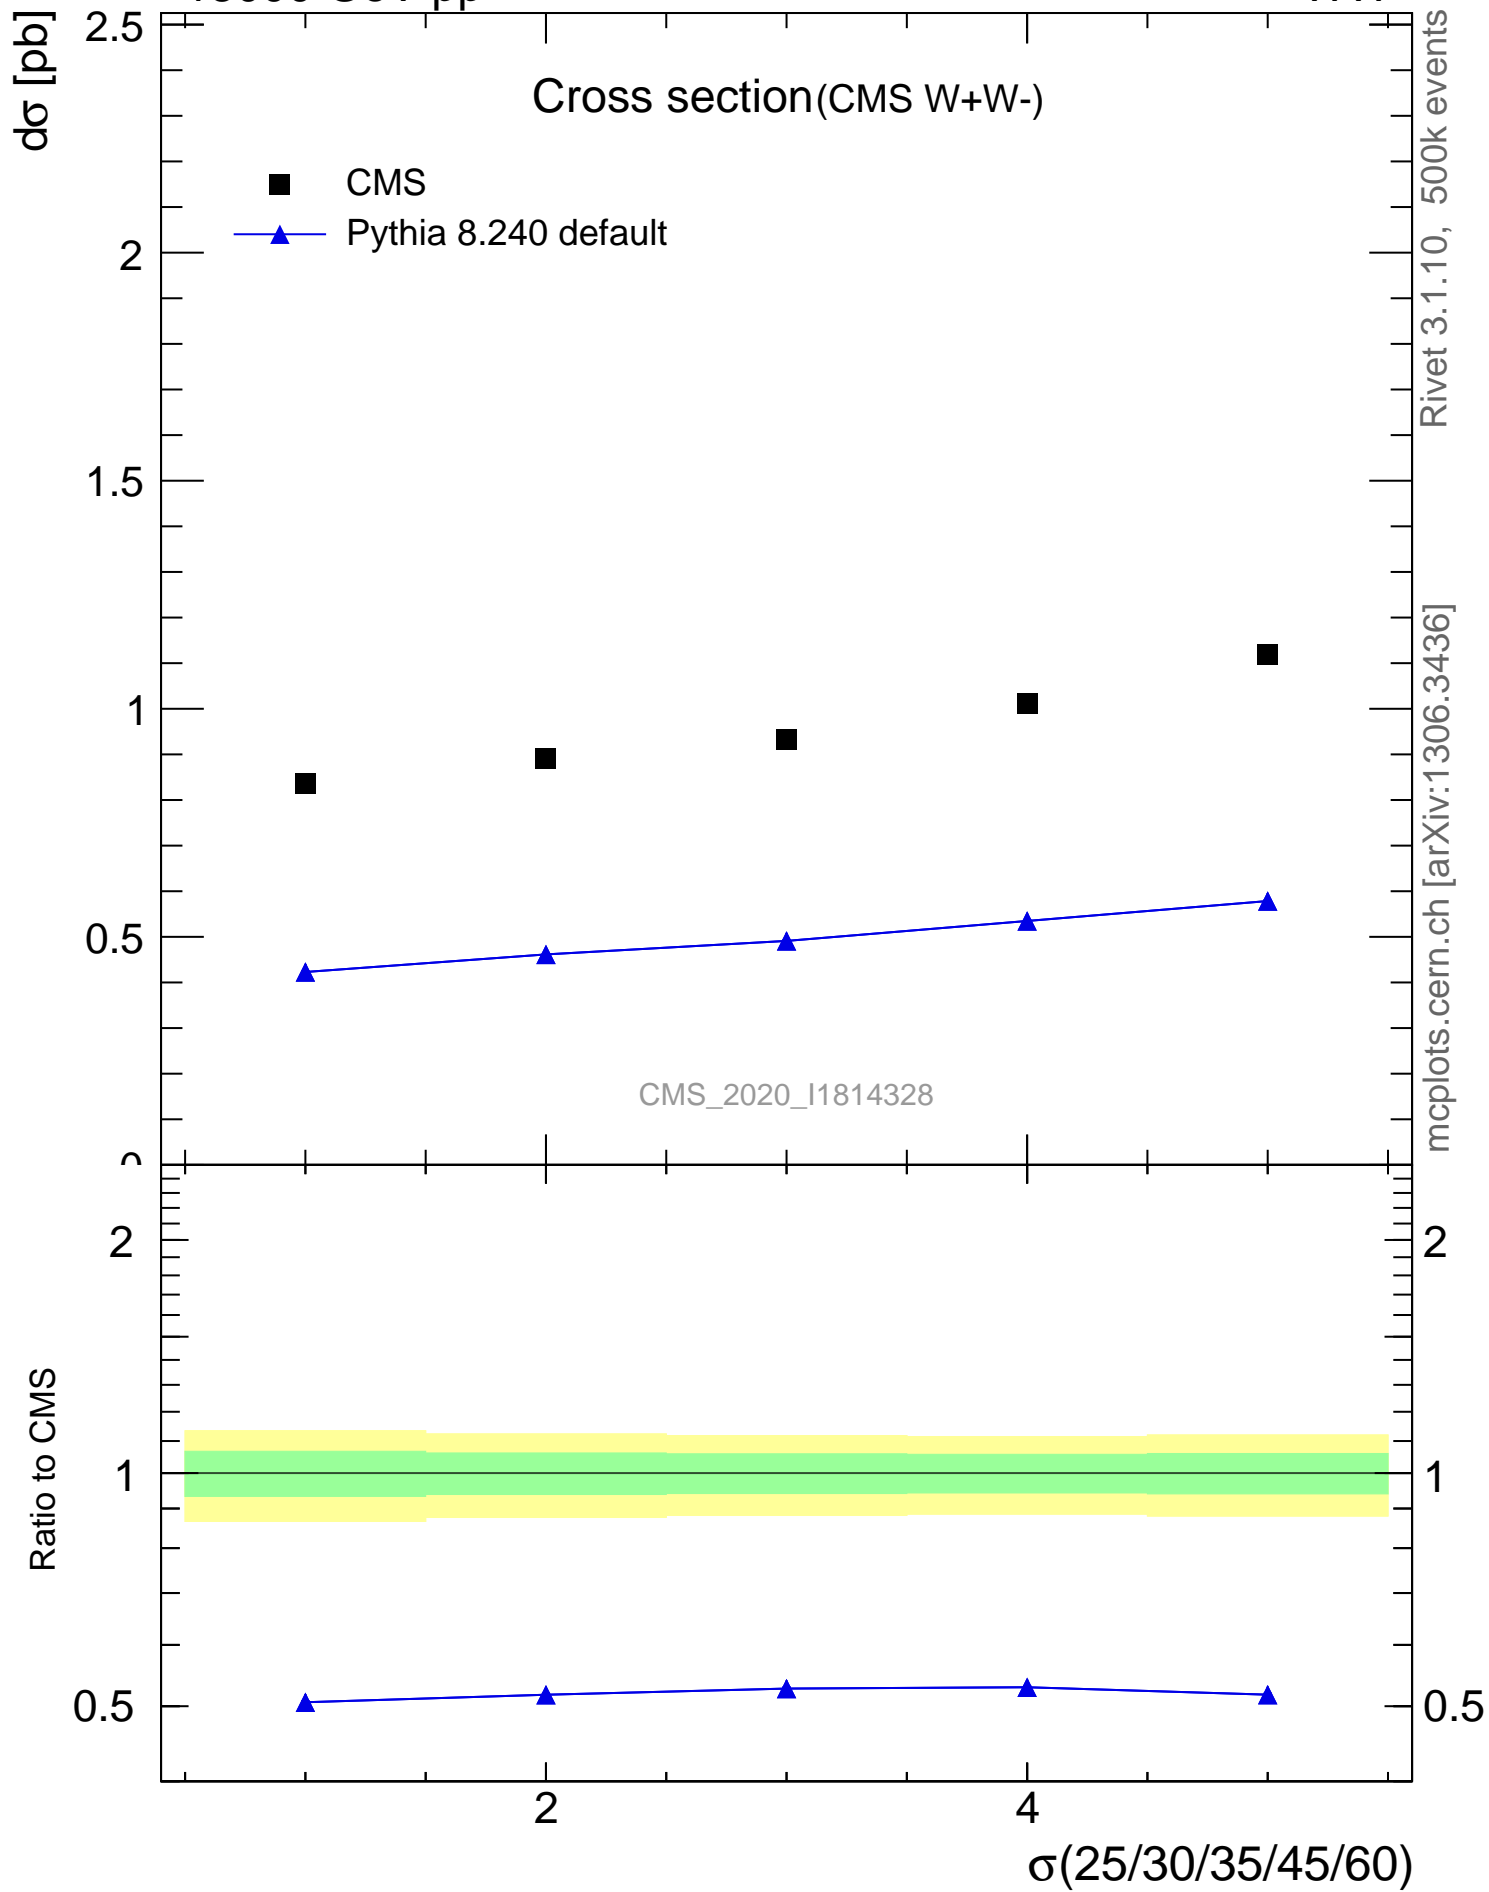

13000 GeV pp

WW

Rivet 3.1.10, 500k events
mcplots.cern.ch [arXiv:1306.3436]