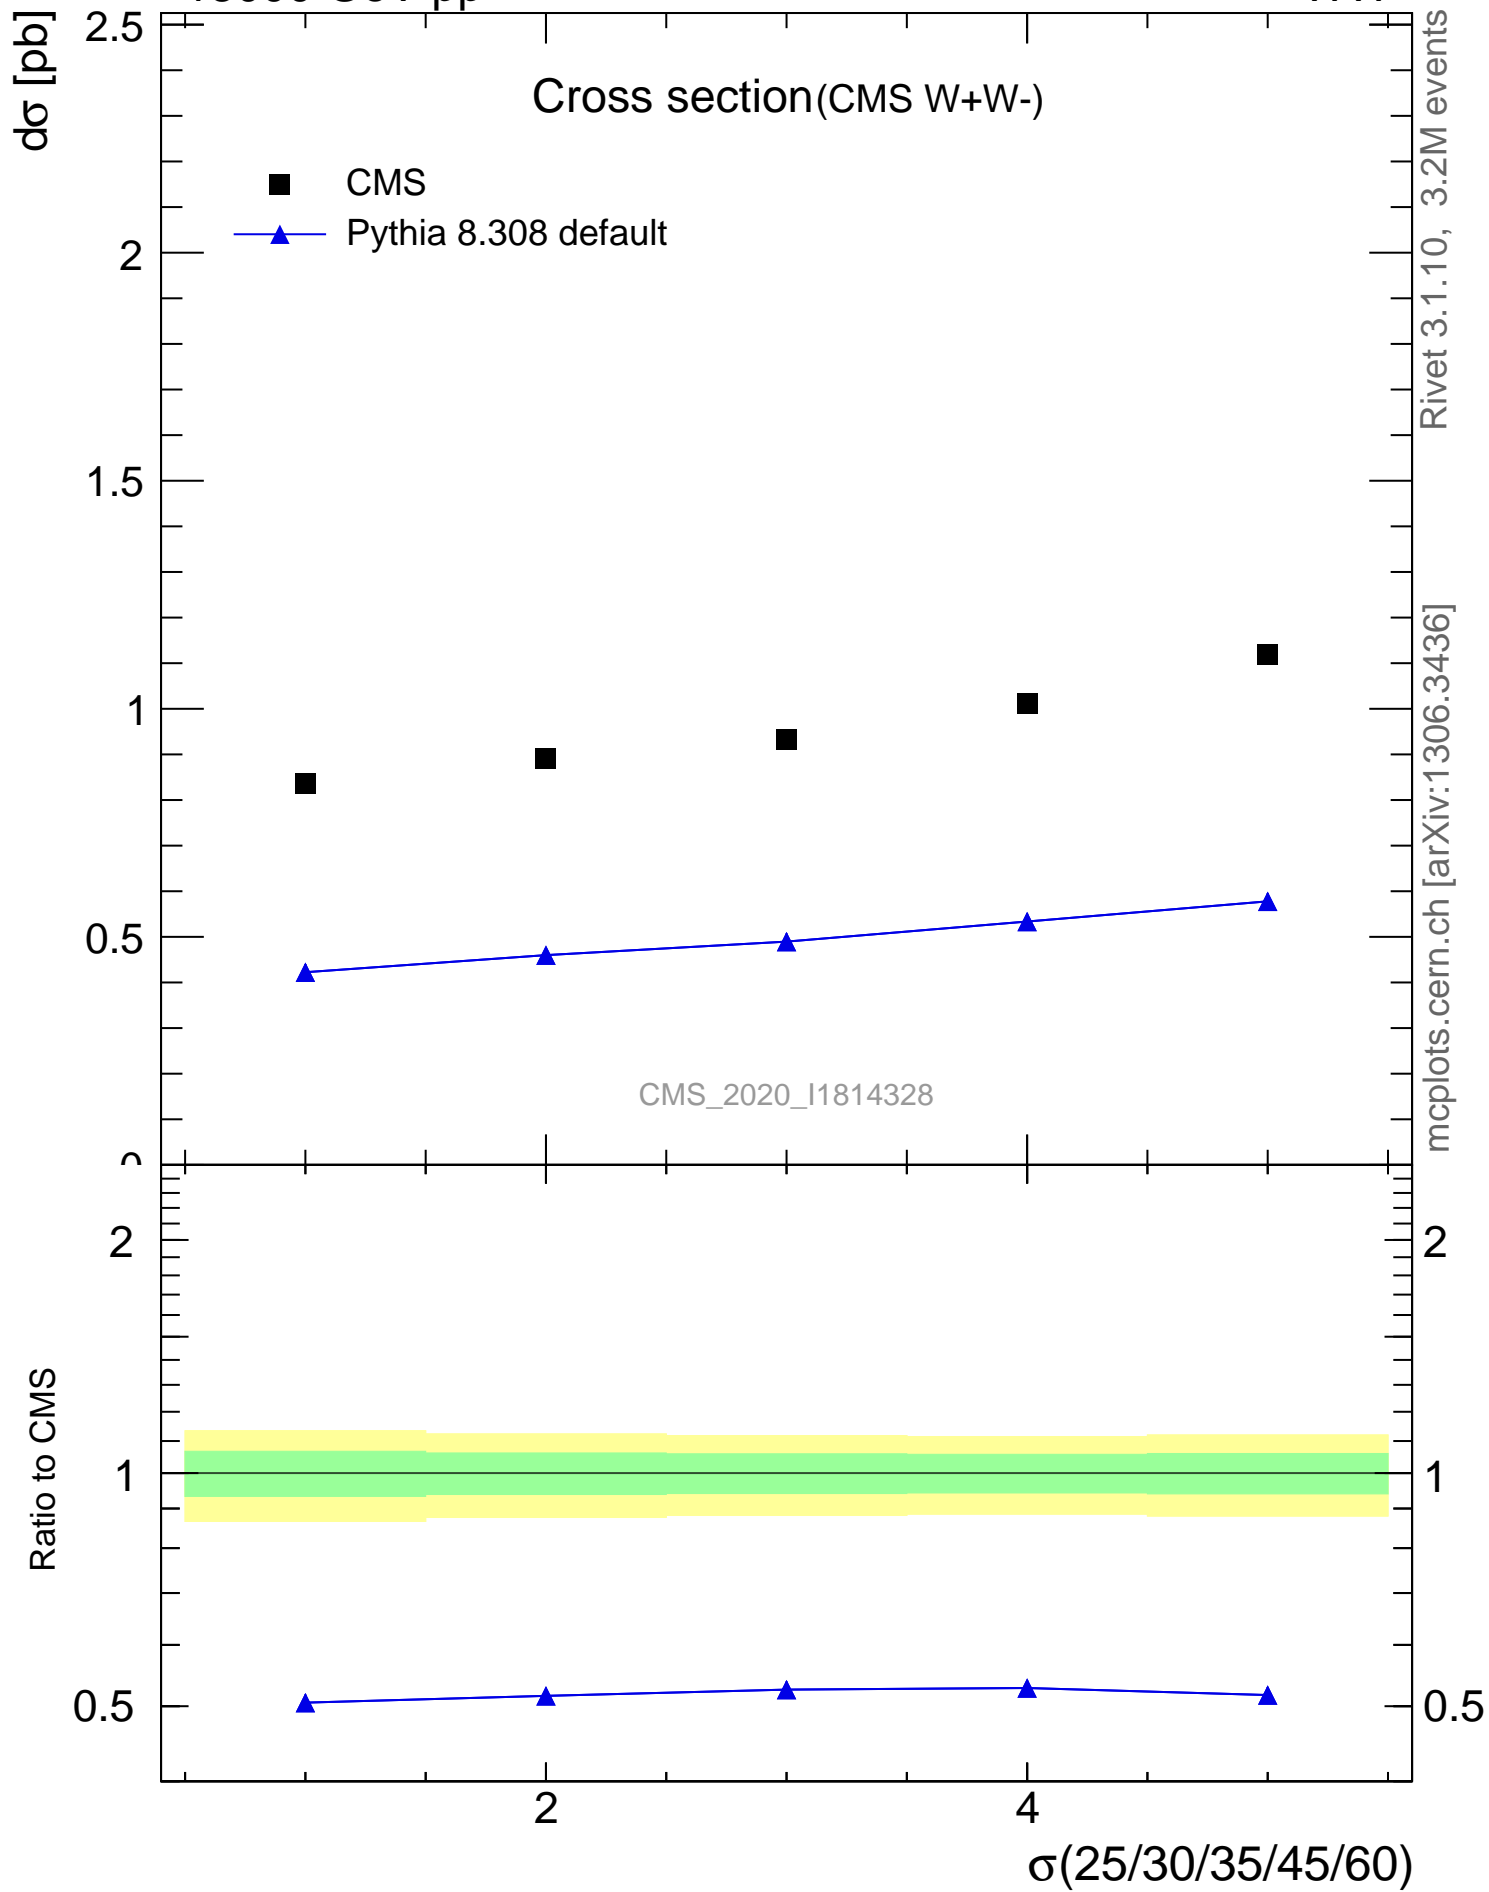

13000 GeV pp

WW

Rivet 3.1.10, 3.2M events
mcplots.cern.ch [arXiv:1306.3436]