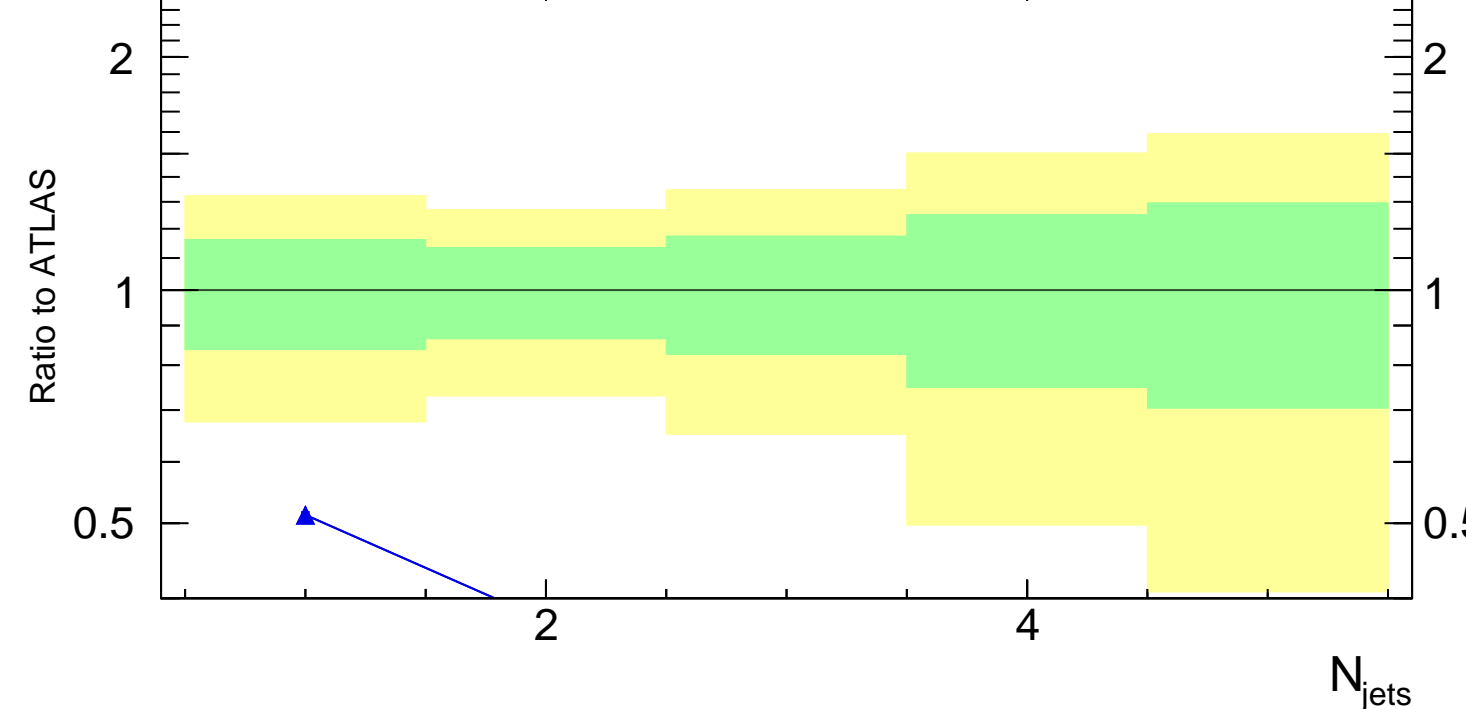

13000 GeV pp

WW

Jet multiplicity (ATLAS WW+jets)

Rivet 3.1.10, 500k events
mcplots.cern.ch [arXiv:1306.3436]