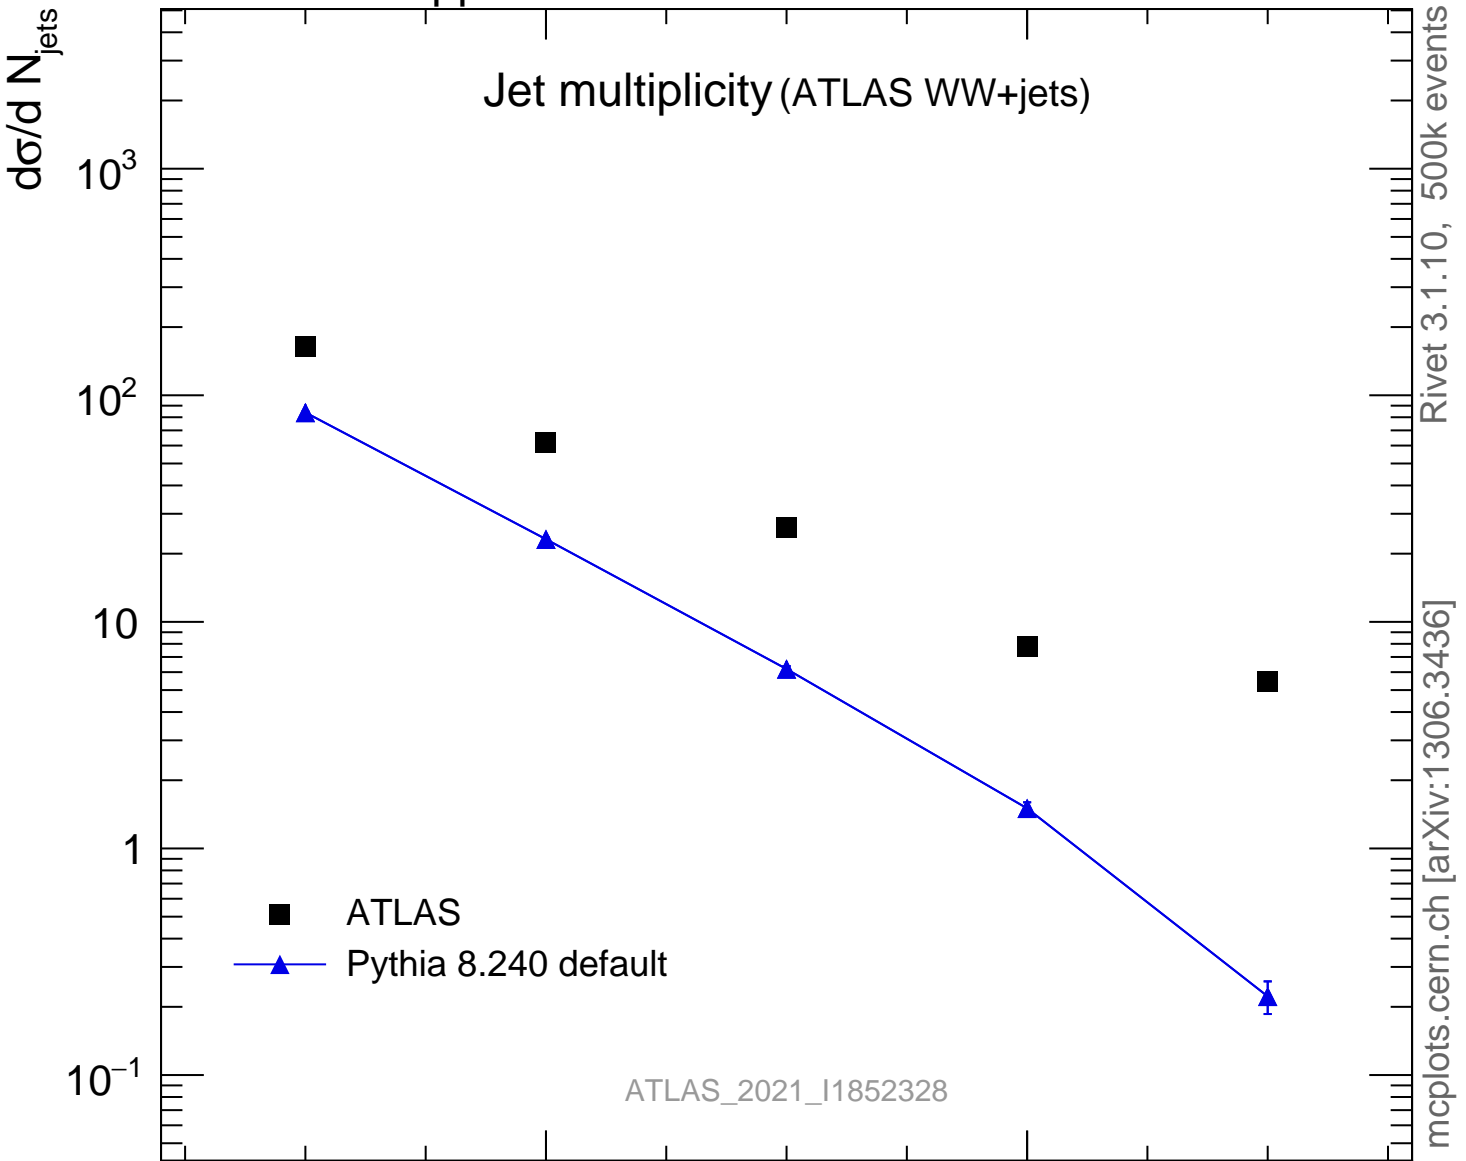

13000 GeV pp

WW

Jet multiplicity (ATLAS WW+jets)

Rivet 3.1.10, 500k events
mcplots.cern.ch [arXiv:1306.3436]