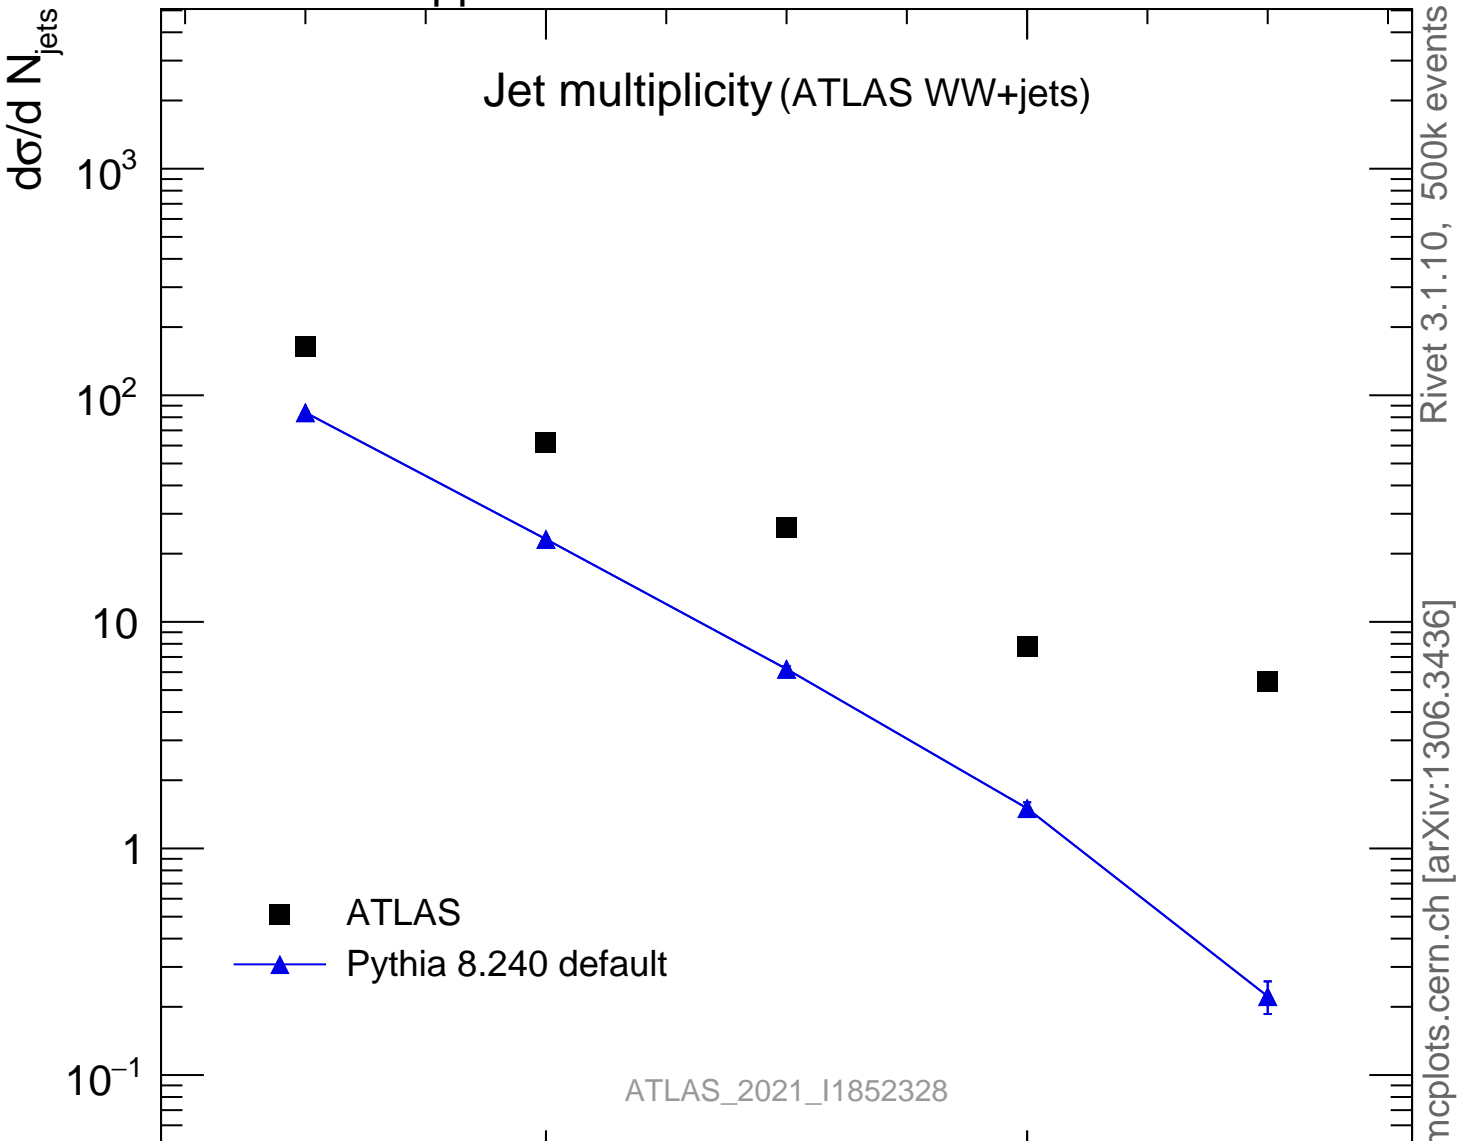

13000 GeV pp

WW

Jet multiplicity (ATLAS WW+jets)

Rivet 3.1.10, 500k events
mcplots.cern.ch [arXiv:1306.3436]