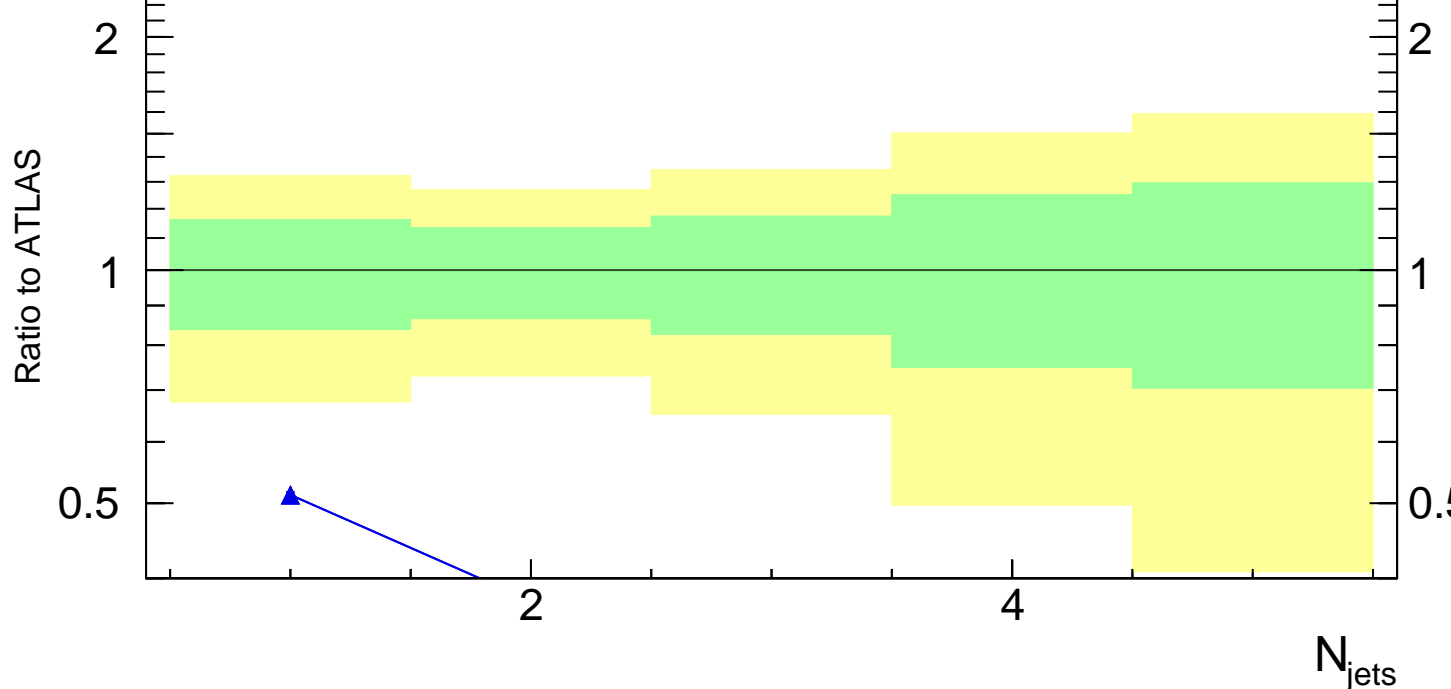

13000 GeV pp

WW

Jet multiplicity (ATLAS WW+jets)

Rivet 3.1.10, 500k events
mcplots.cern.ch [arXiv:1306.3436]