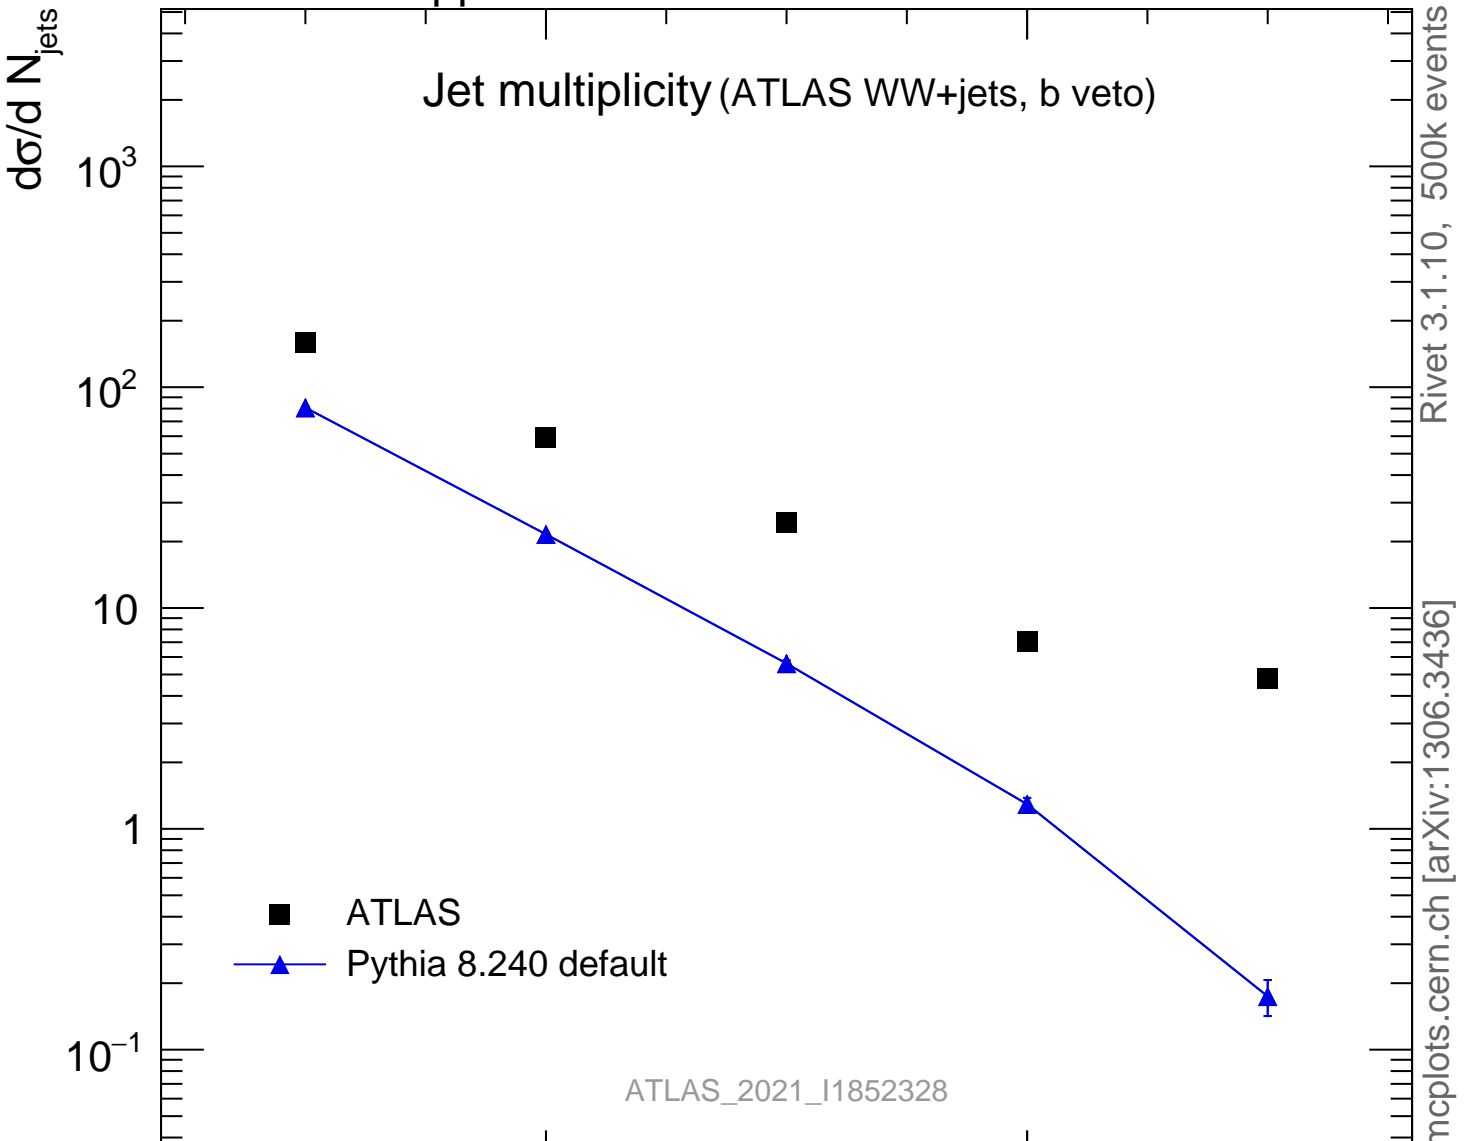

13000 GeV pp

WW

Jet multiplicity (ATLAS WW+jets, b veto)

Rivet 3.1.10, 500k events
mcplots.cern.ch [arXiv:1306.3436]