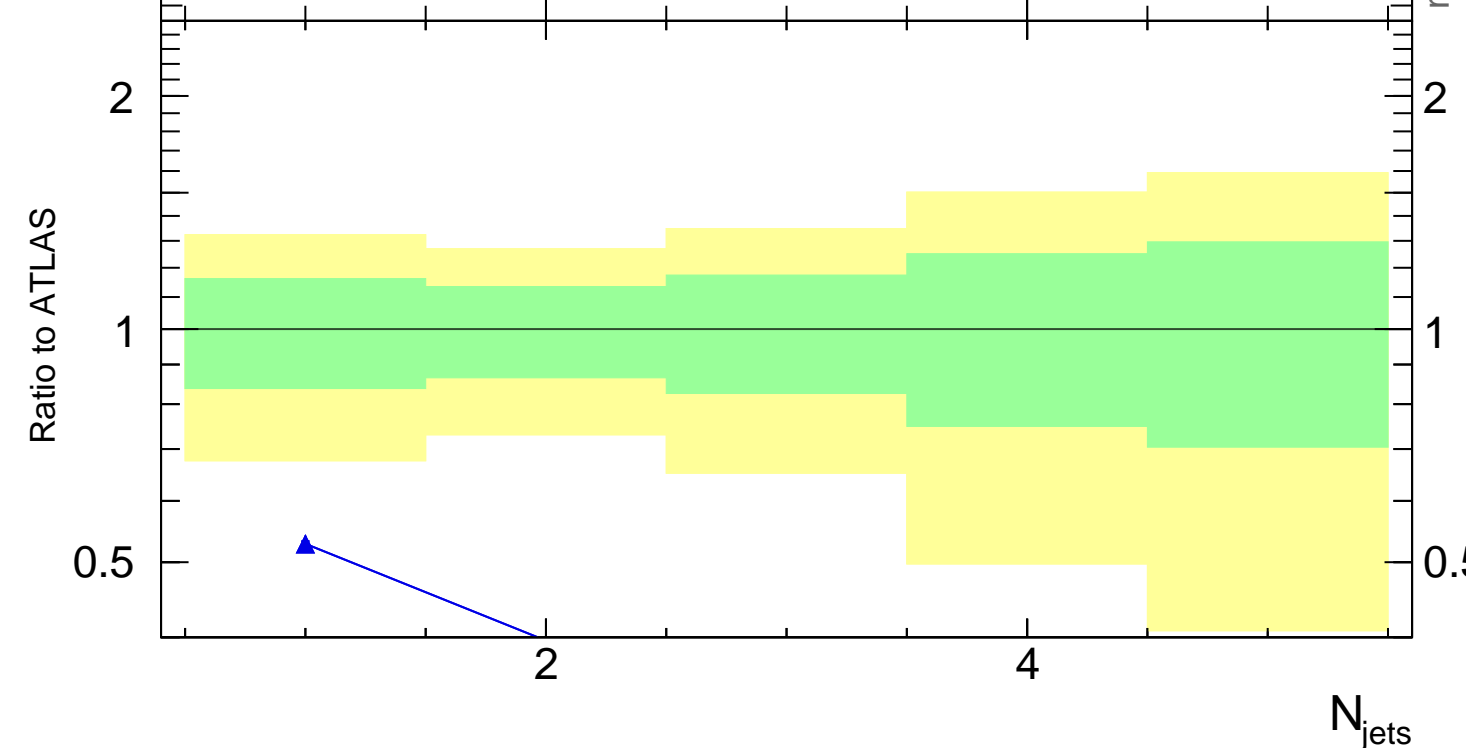

13000 GeV pp

WW

### Jet multiplicity (ATLAS WW+jets)

Rivet 3.1.10, 600k events  
mcplots.cern.ch [arXiv:1306.3436]