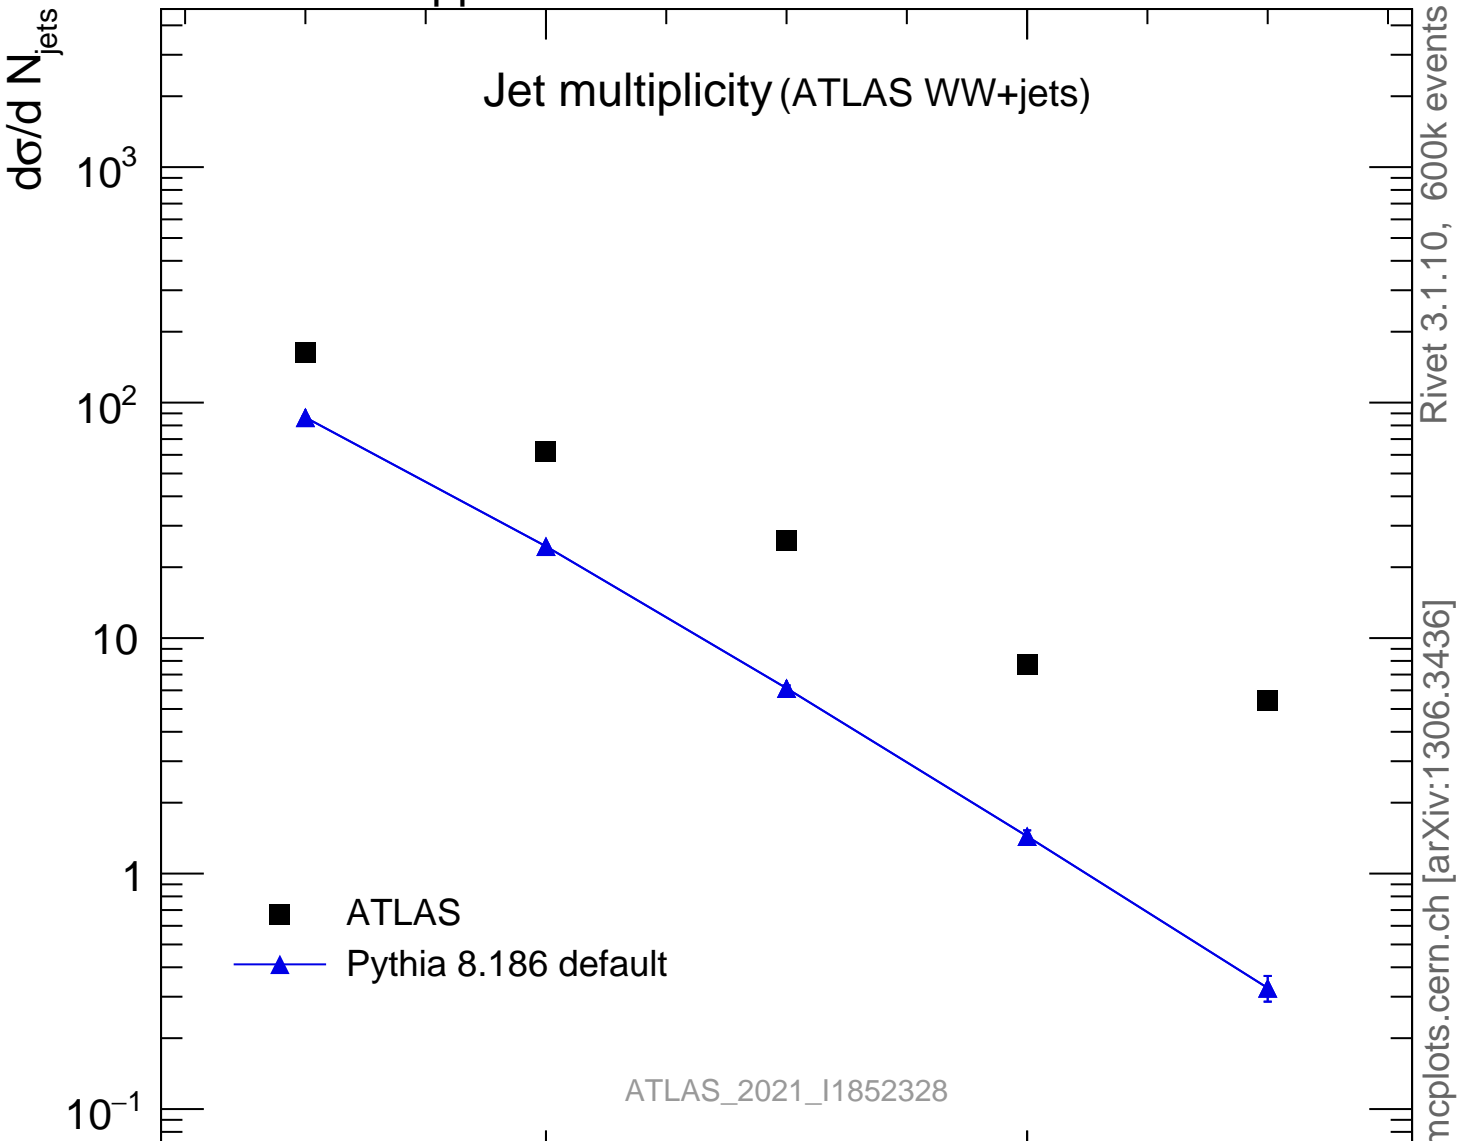

13000 GeV pp

WW

### Jet multiplicity (ATLAS WW+jets)

Rivet 3.1.10, 600k events  
mcplots.cern.ch [arXiv:1306.3436]