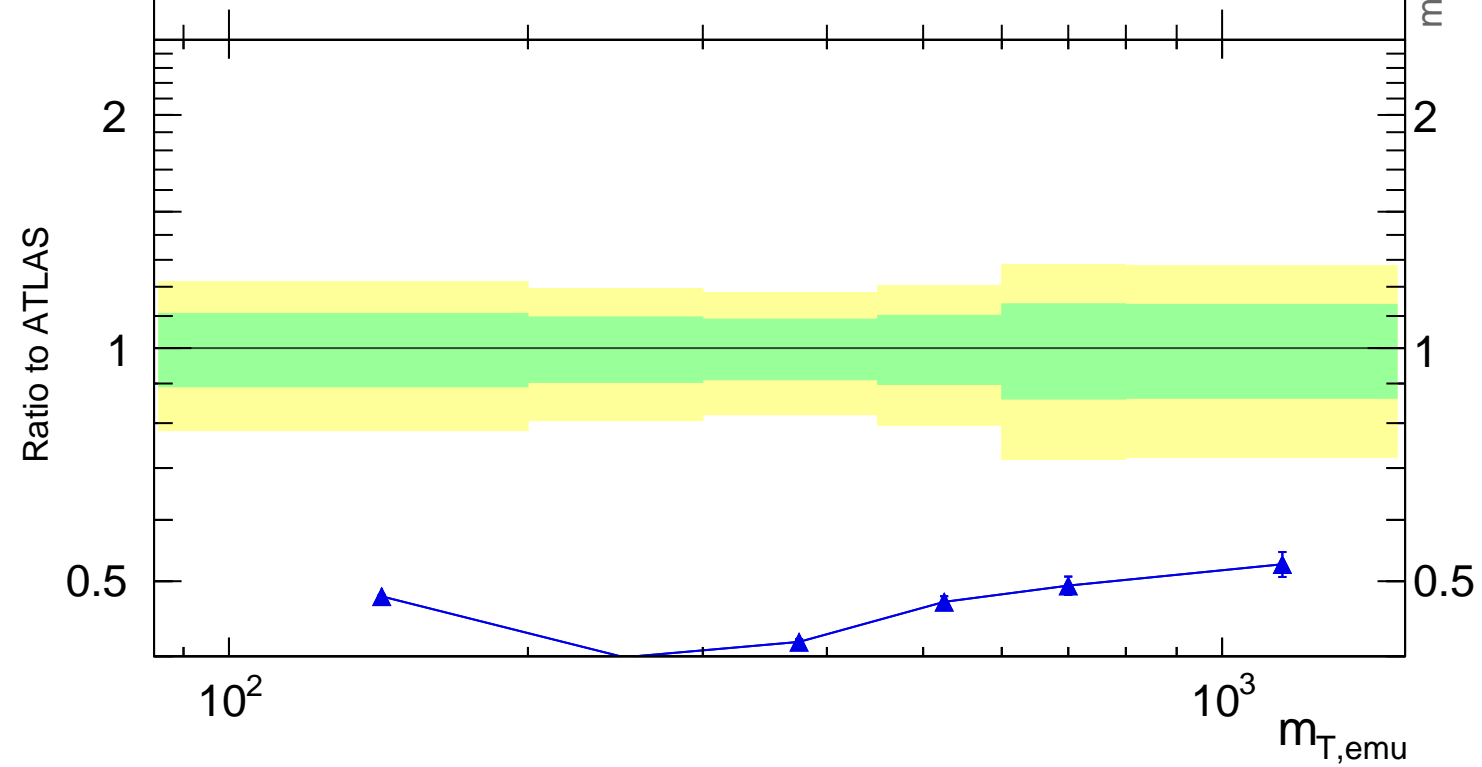

13000 GeV pp

WW

m_T (dilepton+miss) (ATLAS WW+jets, b veto)

ATLAS_2021_I1852328

Rivet 3.1.10, 2.8M events
mcplots.cern.ch [arXiv:1306.3436]