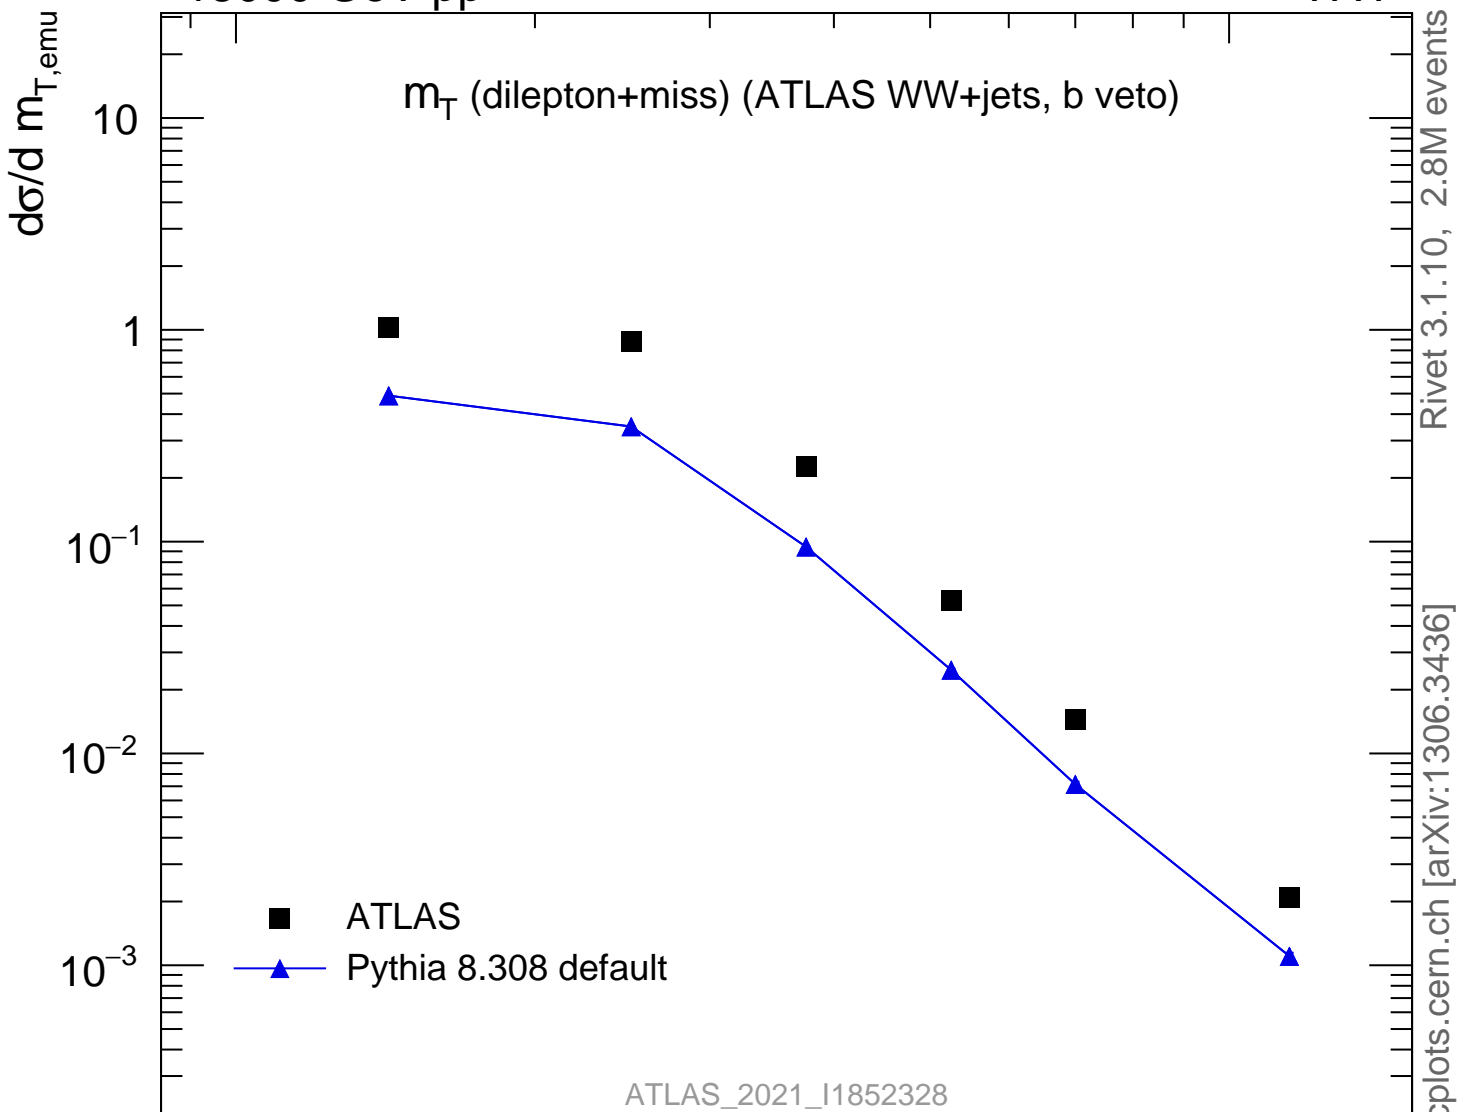

13000 GeV pp

WW

m_T (dilepton+miss) (ATLAS WW+jets, b veto)

ATLAS_2021_I1852328

Rivet 3.1.10, 2.8M events
mcplots.cern.ch [arXiv:1306.3436]