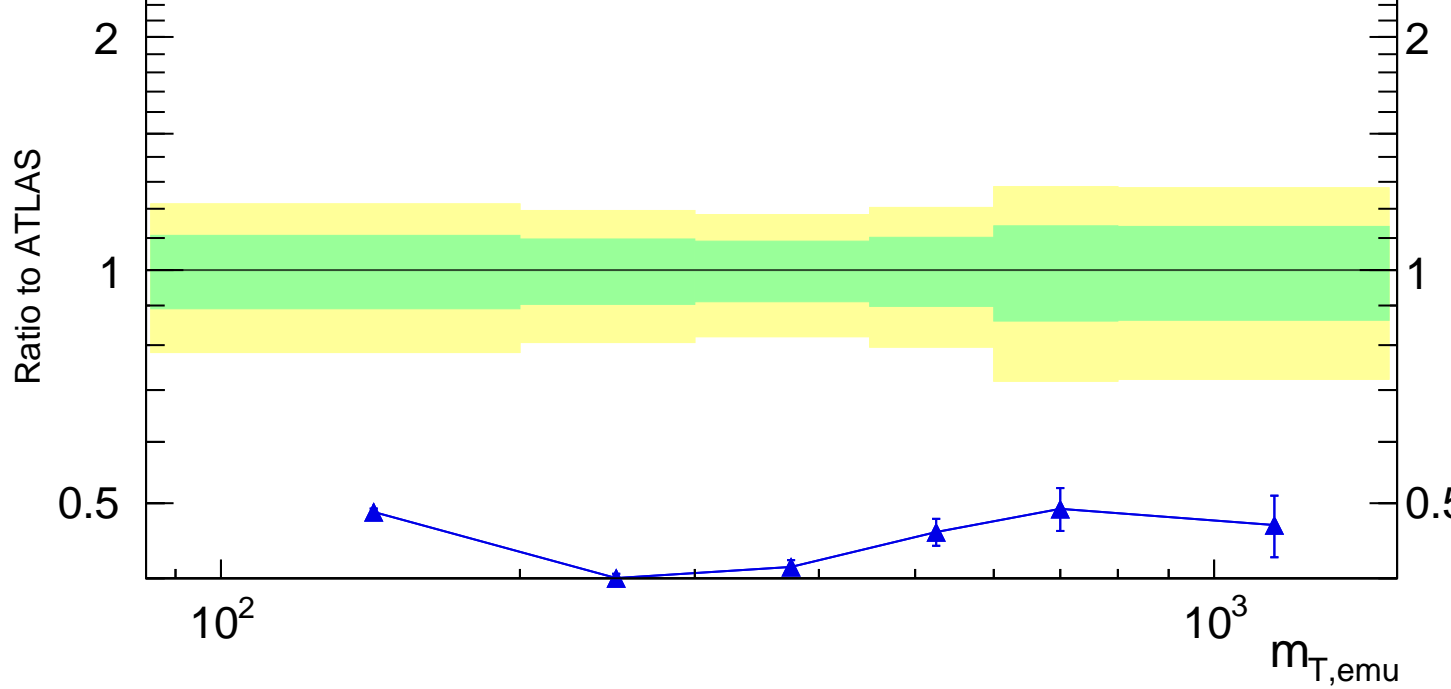

13000 GeV pp

WW

$m_T$  (dilepton+miss) (ATLAS WW+jets)

■ ATLAS  
▲ Pythia 8.240 default

ATLAS\_2021\_I1852328

Rivet 3.1.10, 500k events  
mcplots.cern.ch [arXiv:1306.3436]