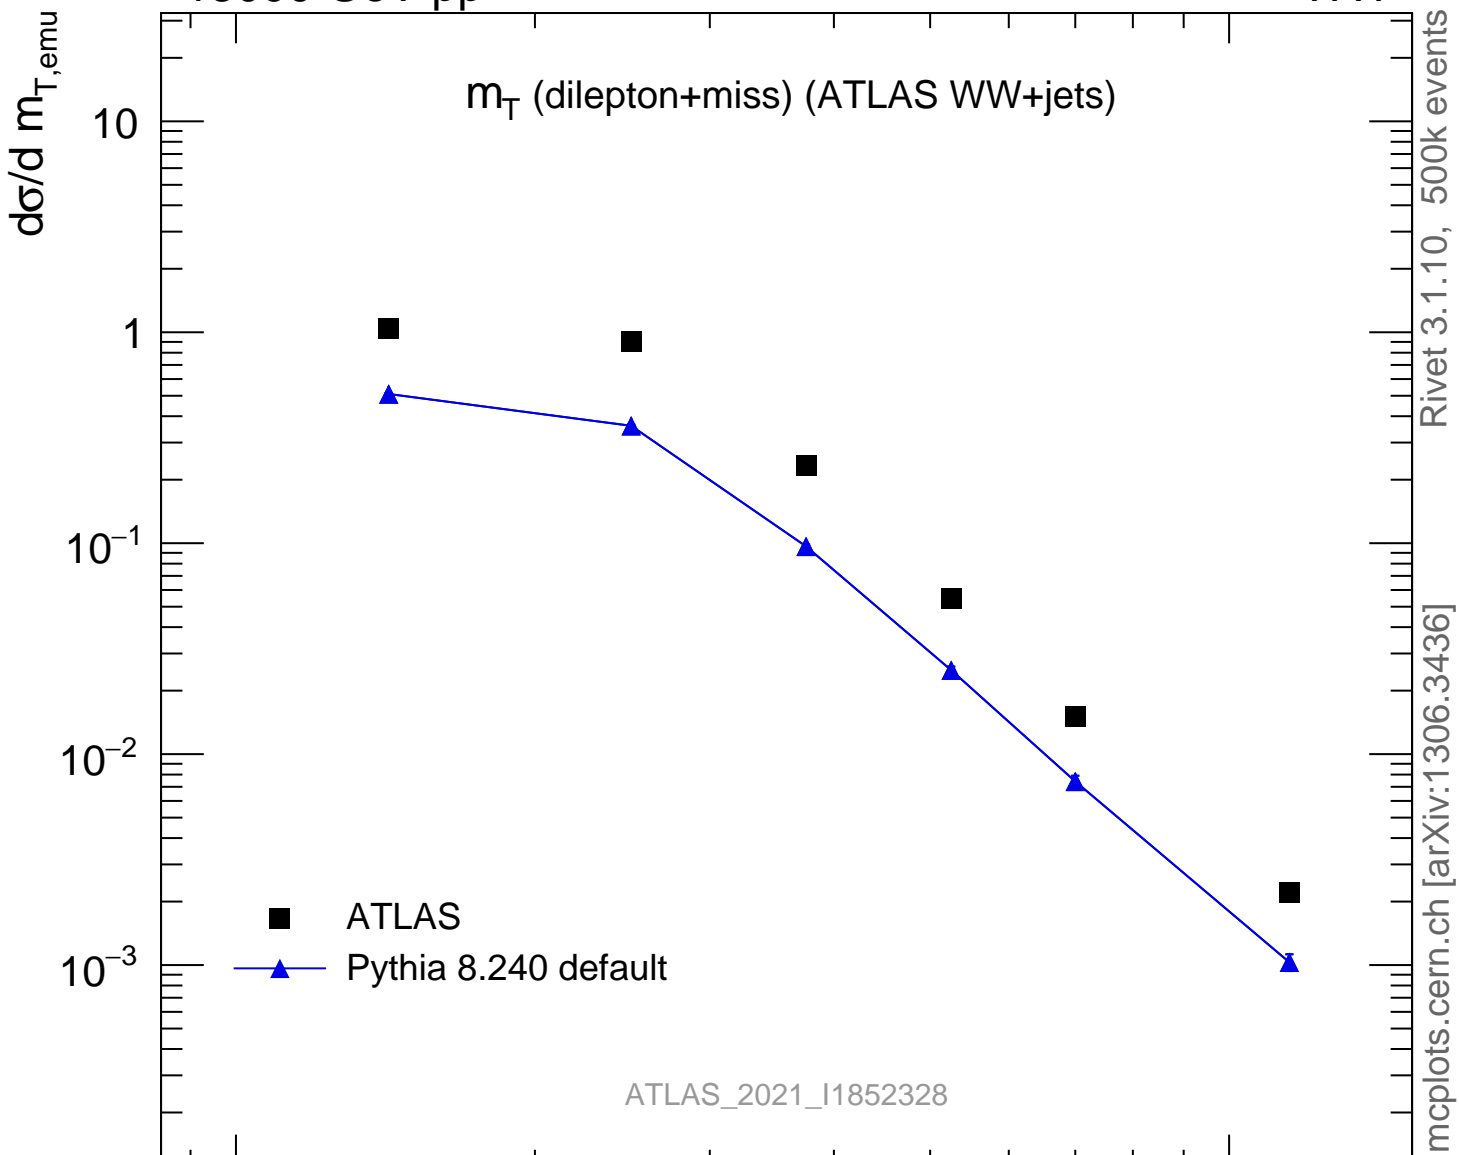

13000 GeV pp

WW

$m_T$  (dilepton+miss) (ATLAS WW+jets)

■ ATLAS  
▲ Pythia 8.240 default

ATLAS\_2021\_I1852328

Rivet 3.1.10, 500k events  
mcplots.cern.ch [arXiv:1306.3436]