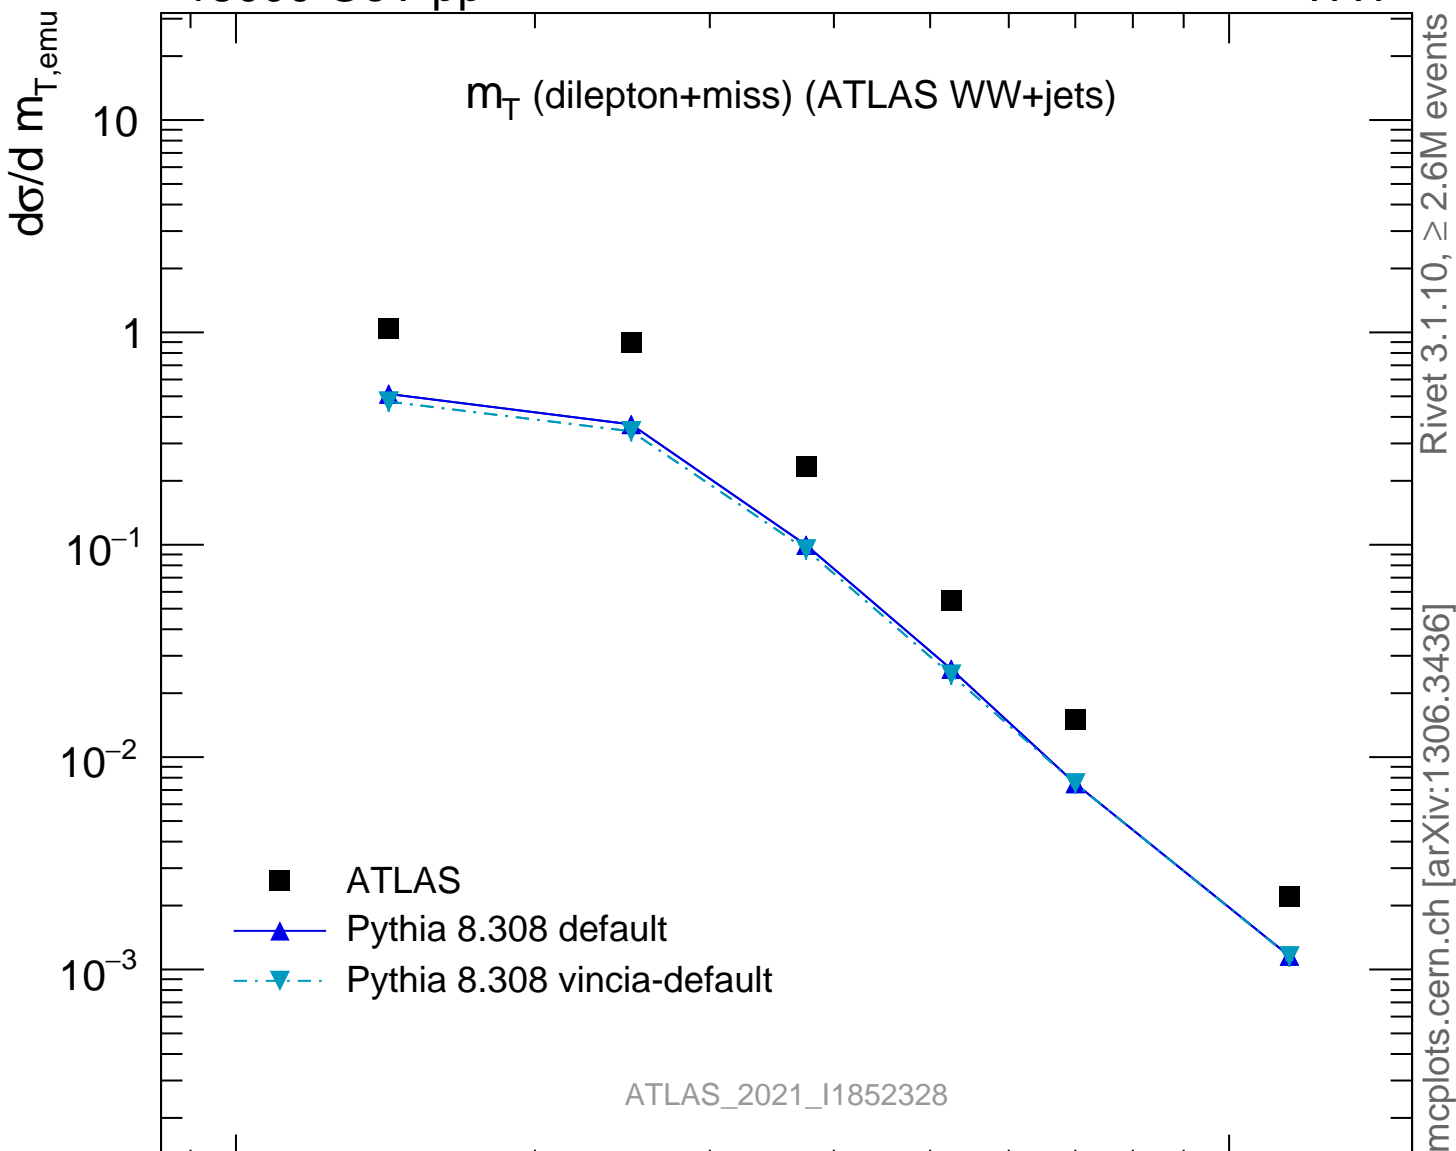

m_T (dilepton+miss) (ATLAS WW+jets)

ATLAS_2021_I1852328