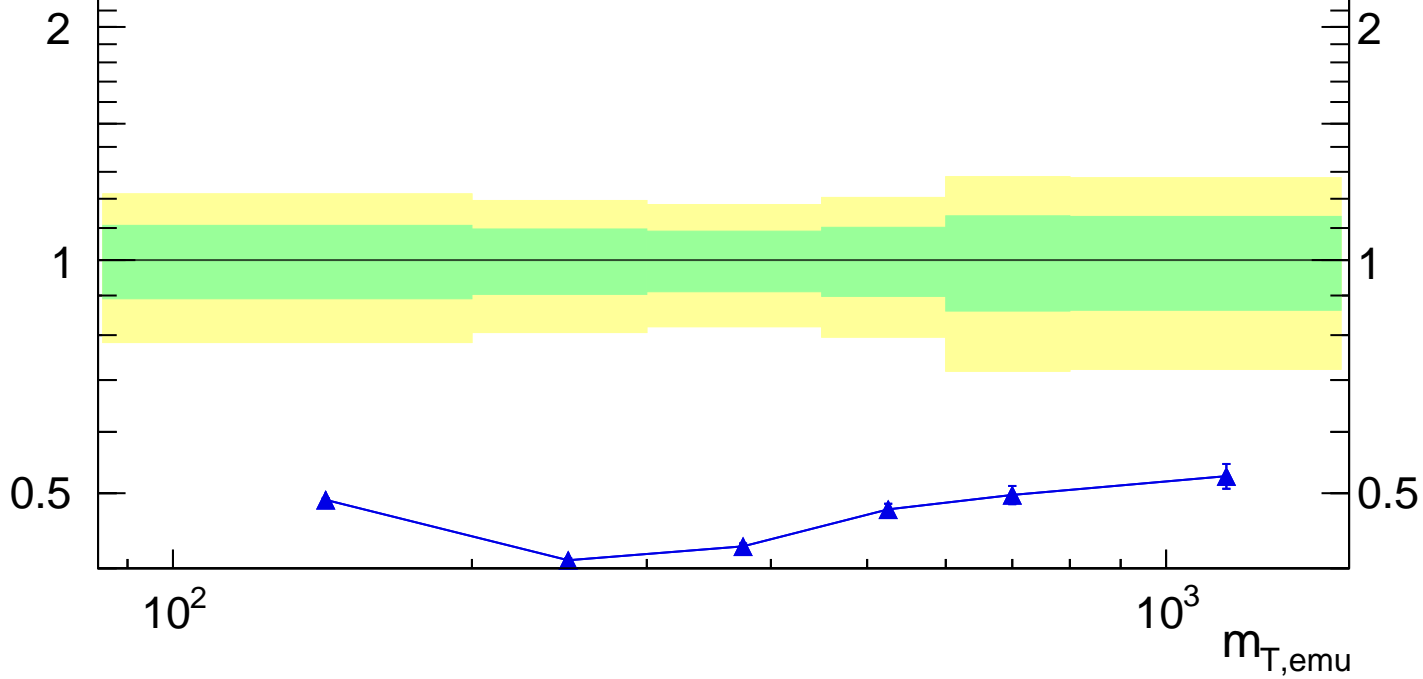

m_T (dilepton+miss) (ATLAS WW+jets)

■ ATLAS
▲ Pythia 8.308 default

ATLAS_2021_I1852328

Ratio to ATLAS

Rivet 3.1.10, 2.7M events

mcplots.cern.ch [arXiv:1306.3436]