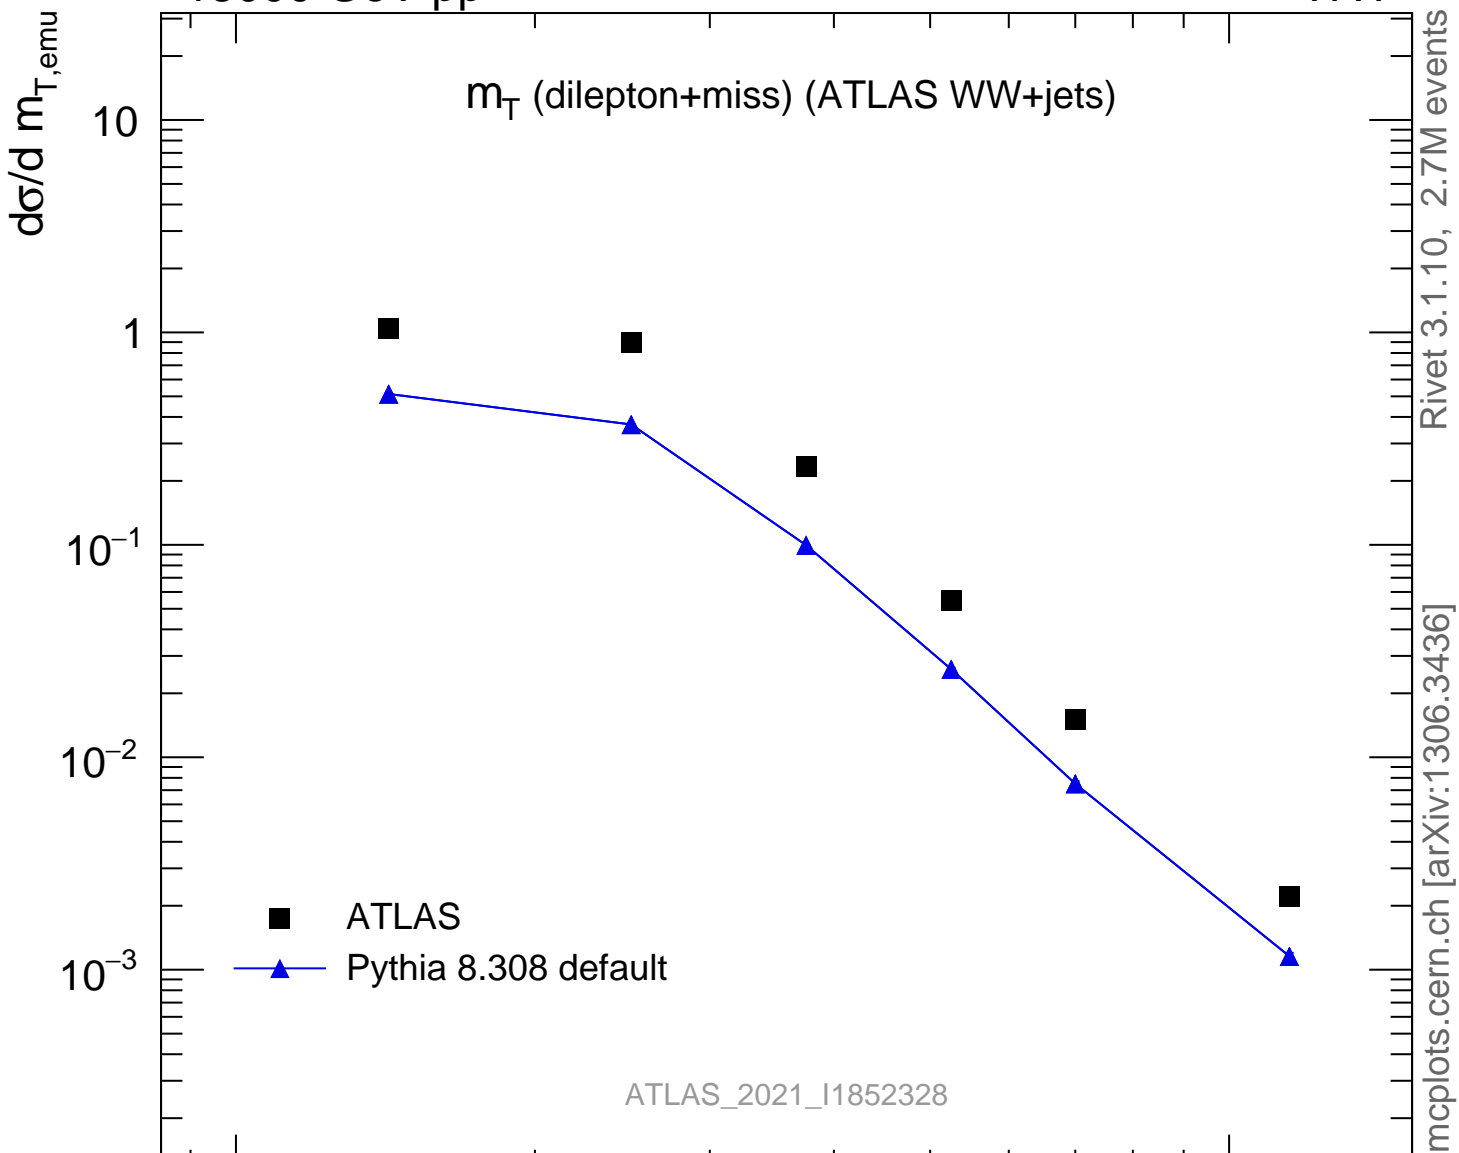

m_T (dilepton+miss) (ATLAS WW+jets)

■ ATLAS
▲ Pythia 8.308 default

ATLAS_2021_I1852328

Ratio to ATLAS

Rivet 3.1.10, 2.7M events

mcplots.cern.ch [arXiv:1306.3436]