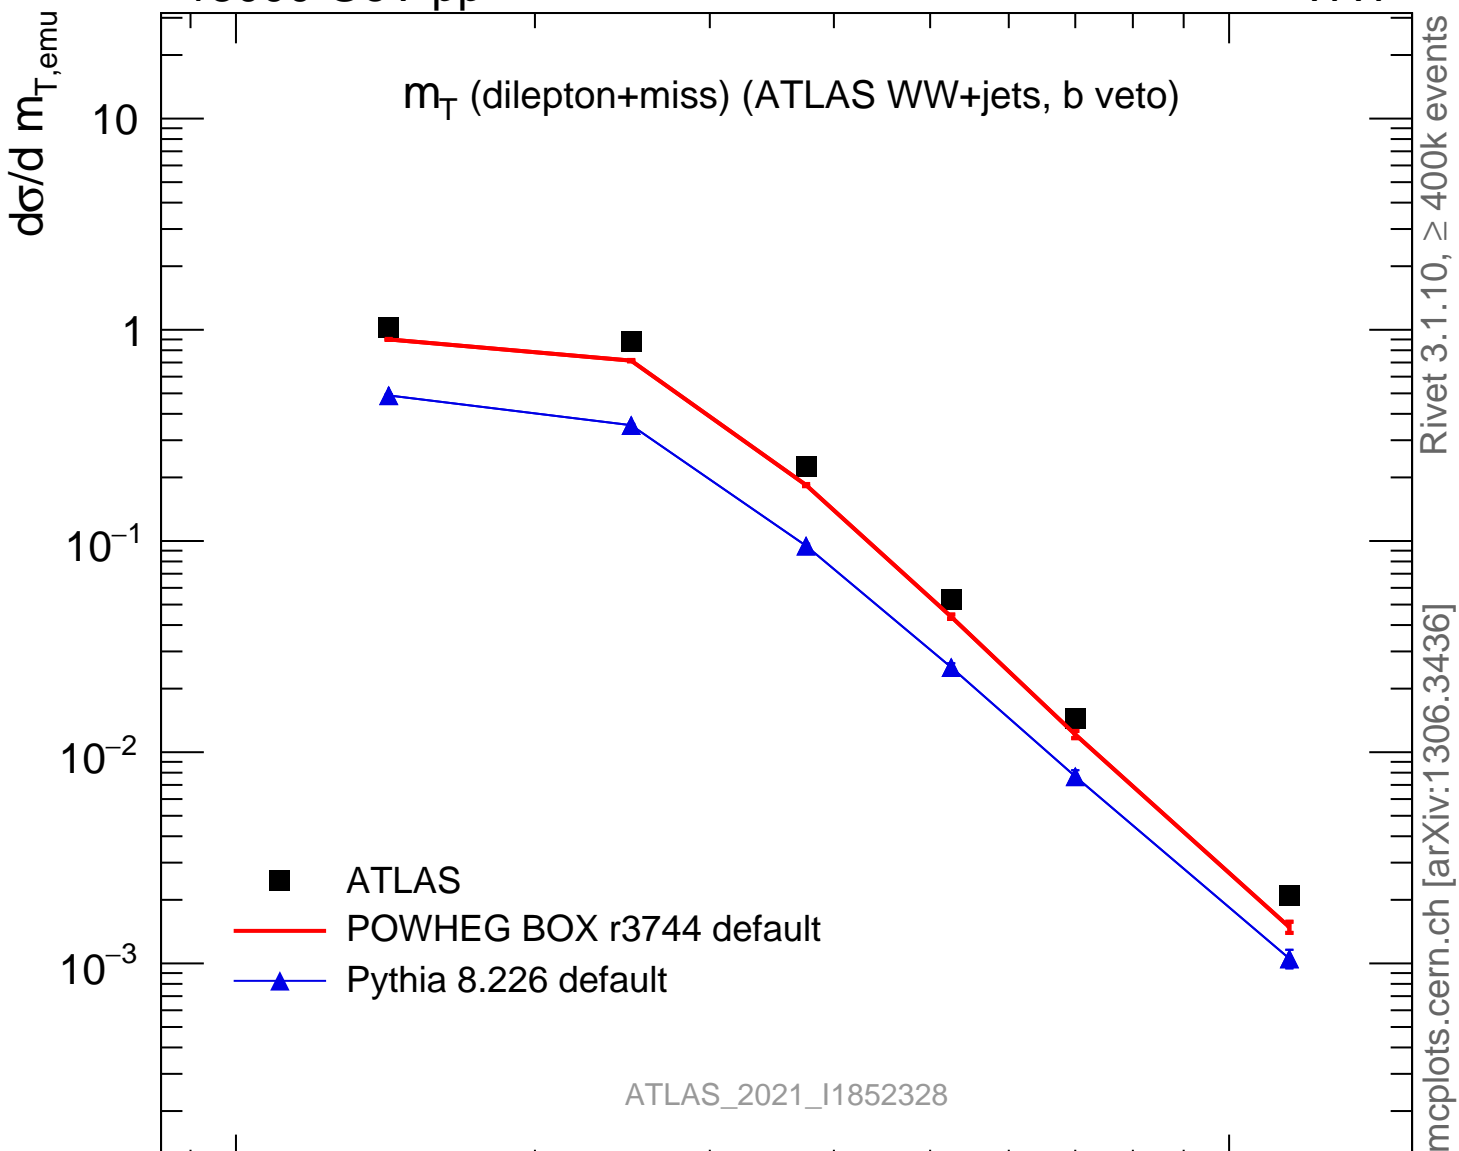

m_T (dilepton+miss) (ATLAS WW+jets, b veto)

ATLAS_2021_I1852328